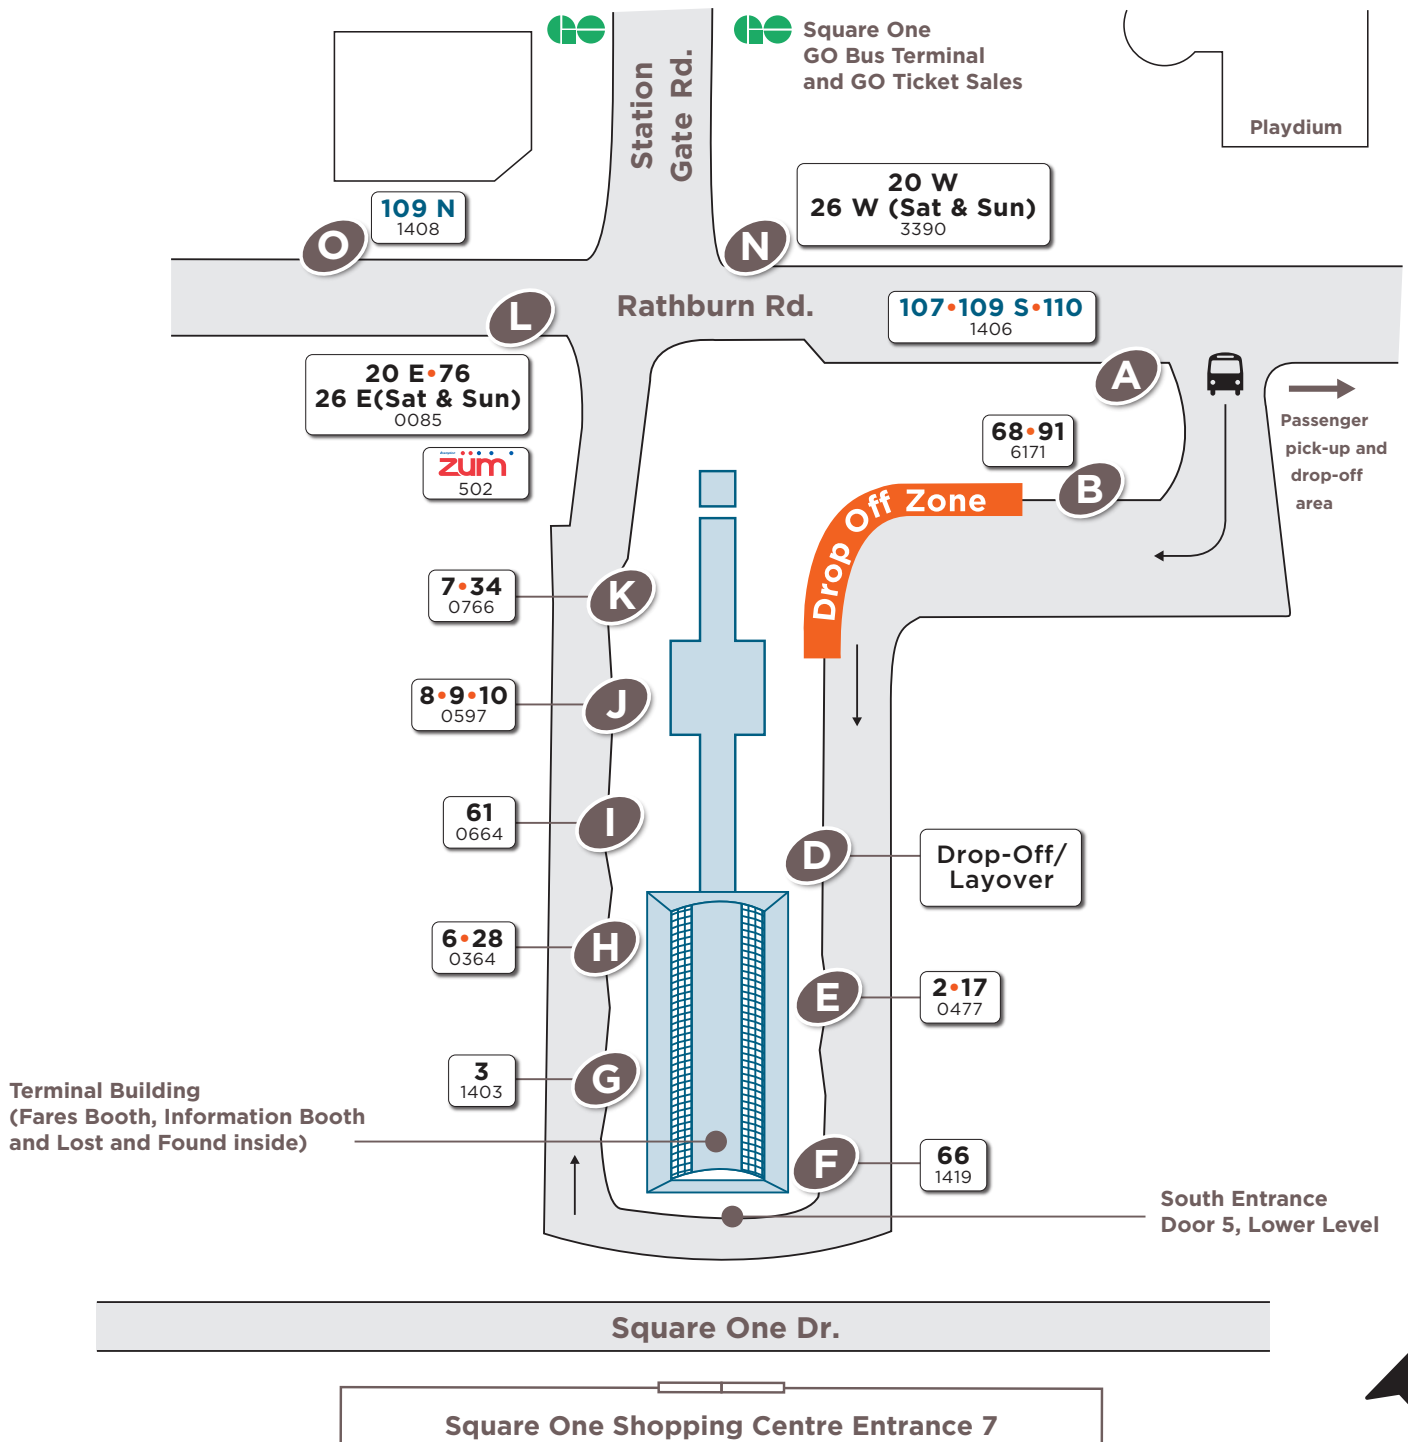

City Centre Transit Terminal

Map not to scale

Legend

Route # **6**
Bus stop # 0364

Route # **110**
Bus stop # 1406

Platform letter

Effective: January 22, 2021