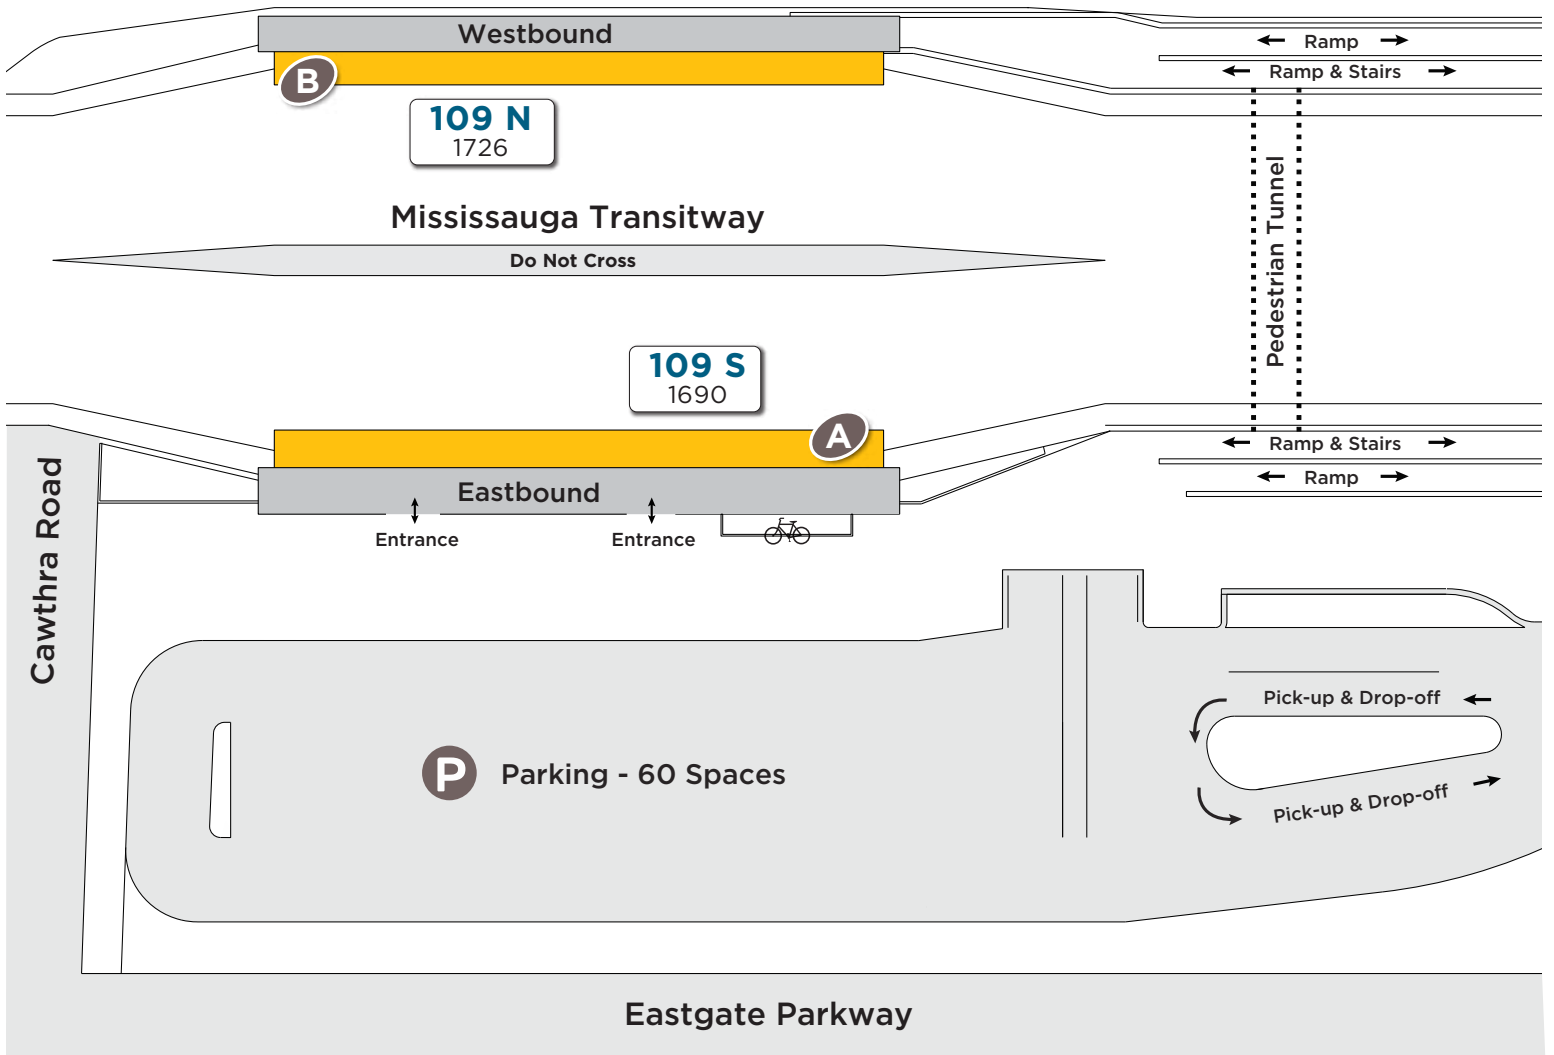

# Cawthra Station

Map not to scale

## Legend

Route # — **109 S**  
 Bus stop # — **1690**

Platform Letter

Platform

Enclosed Area

Effective: February 22, 2021