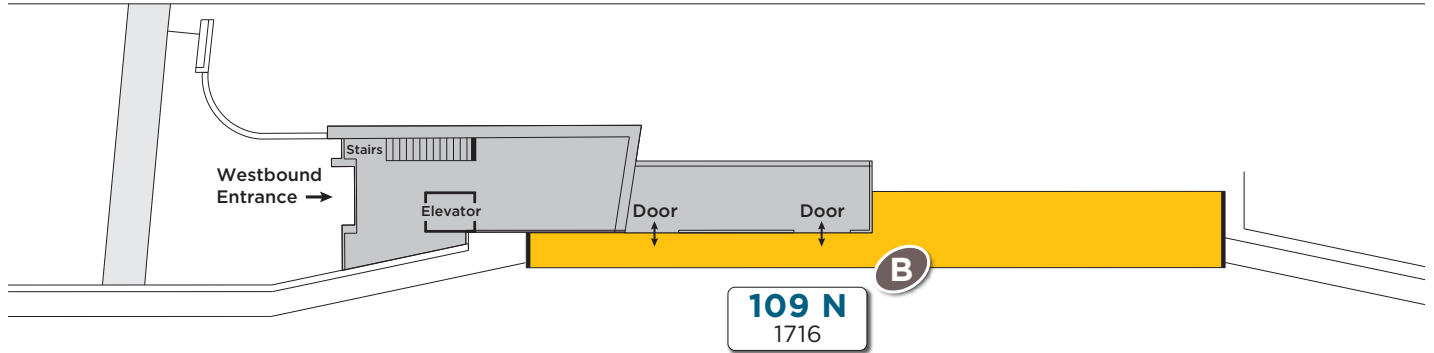

Central Parkway Station

Highway 403

Mississauga Transitway

Do Not Cross

Map not to scale

Legend

Route # — **109 S**
Bus stop # — 1714

Platform Letter

Platform

Enclosed Area

Bus Stop Marker

Effective: February 22, 2021