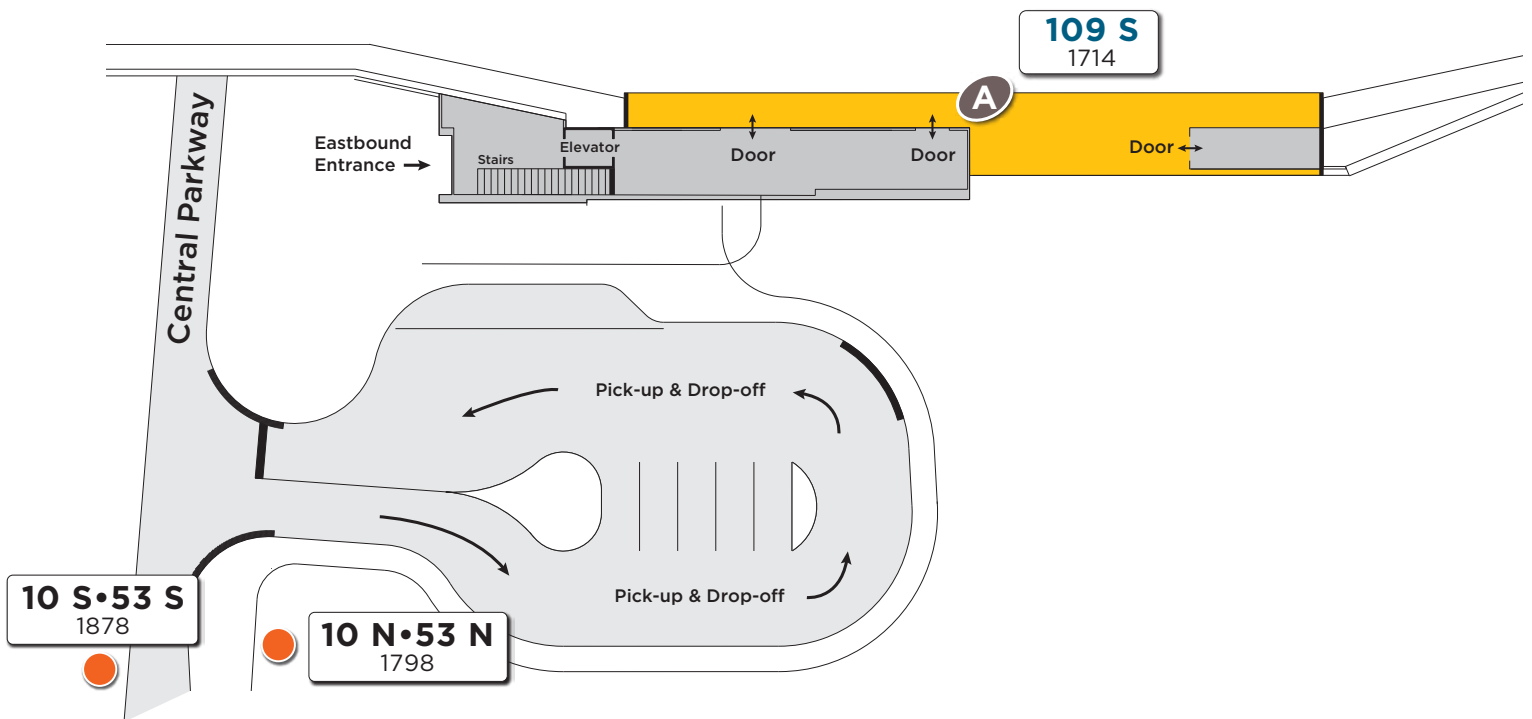

Central Parkway Station

Highway 403

Mississauga Transitway

Do Not Cross

Map not to scale

Legend

Route # — **109 S**
Bus stop # — 1714

Platform Letter

Platform

Enclosed Area

Bus Stop Marker

Effective: February 22, 2021