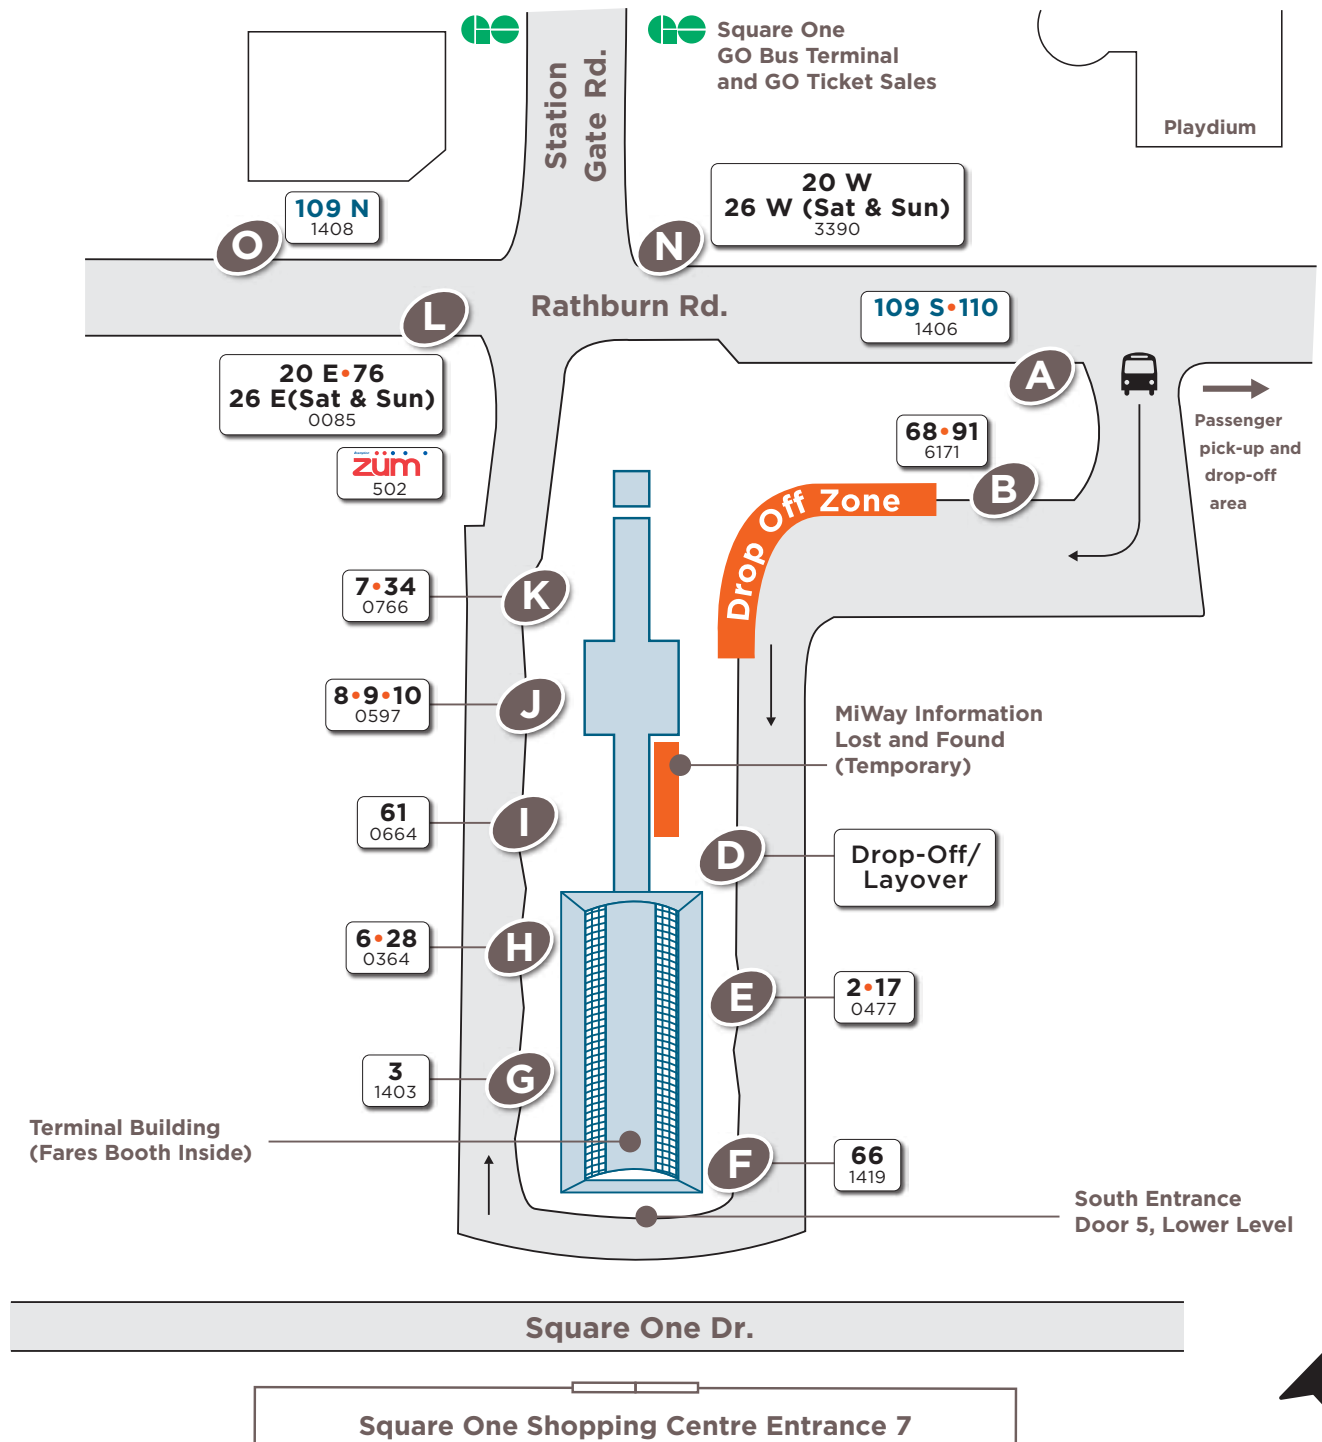

# City Centre Transit Terminal

Map not to scale

## Legend

Route # **6**  
Bus stop # 0364

Route # **110**  
Bus stop # 1406

Platform letter

Effective: February 22, 2021