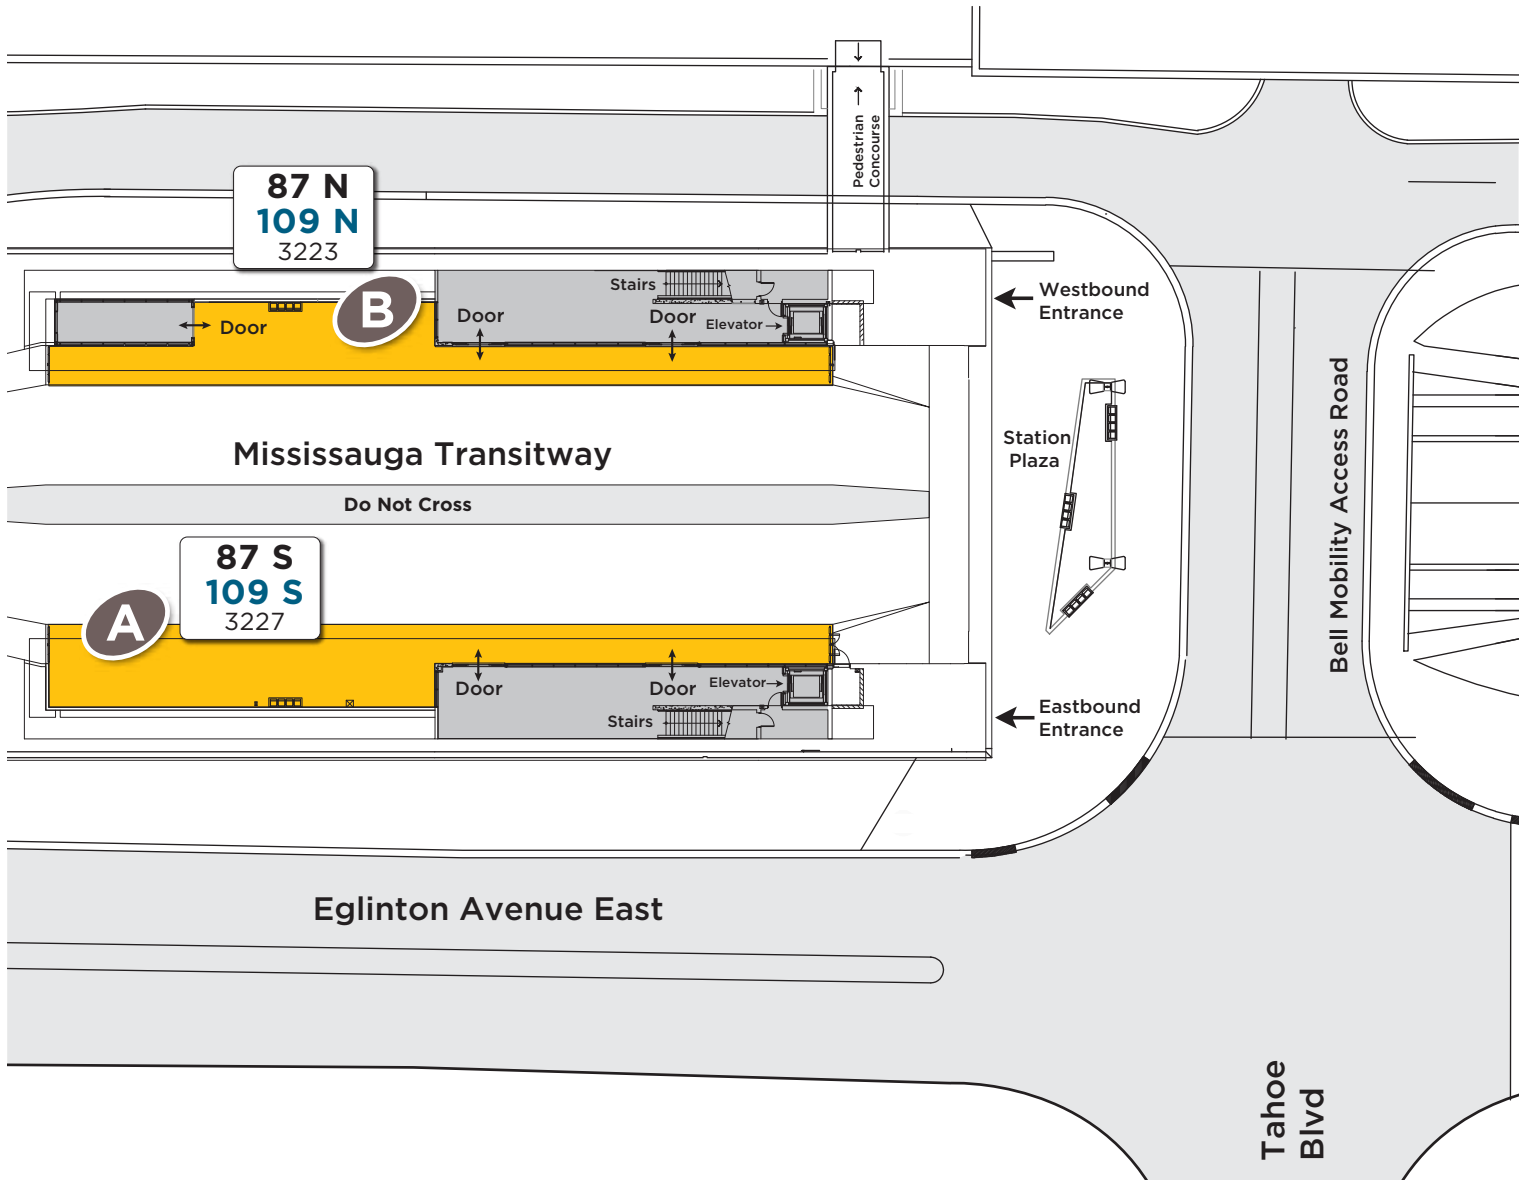

Etobicoke Creek Station

Map not to scale

Legend

Route # **87 N**
Bus stop # 3223

Route # **109 S**
Bus stop # 3227

Platform Letter

Platform

Enclosed Area