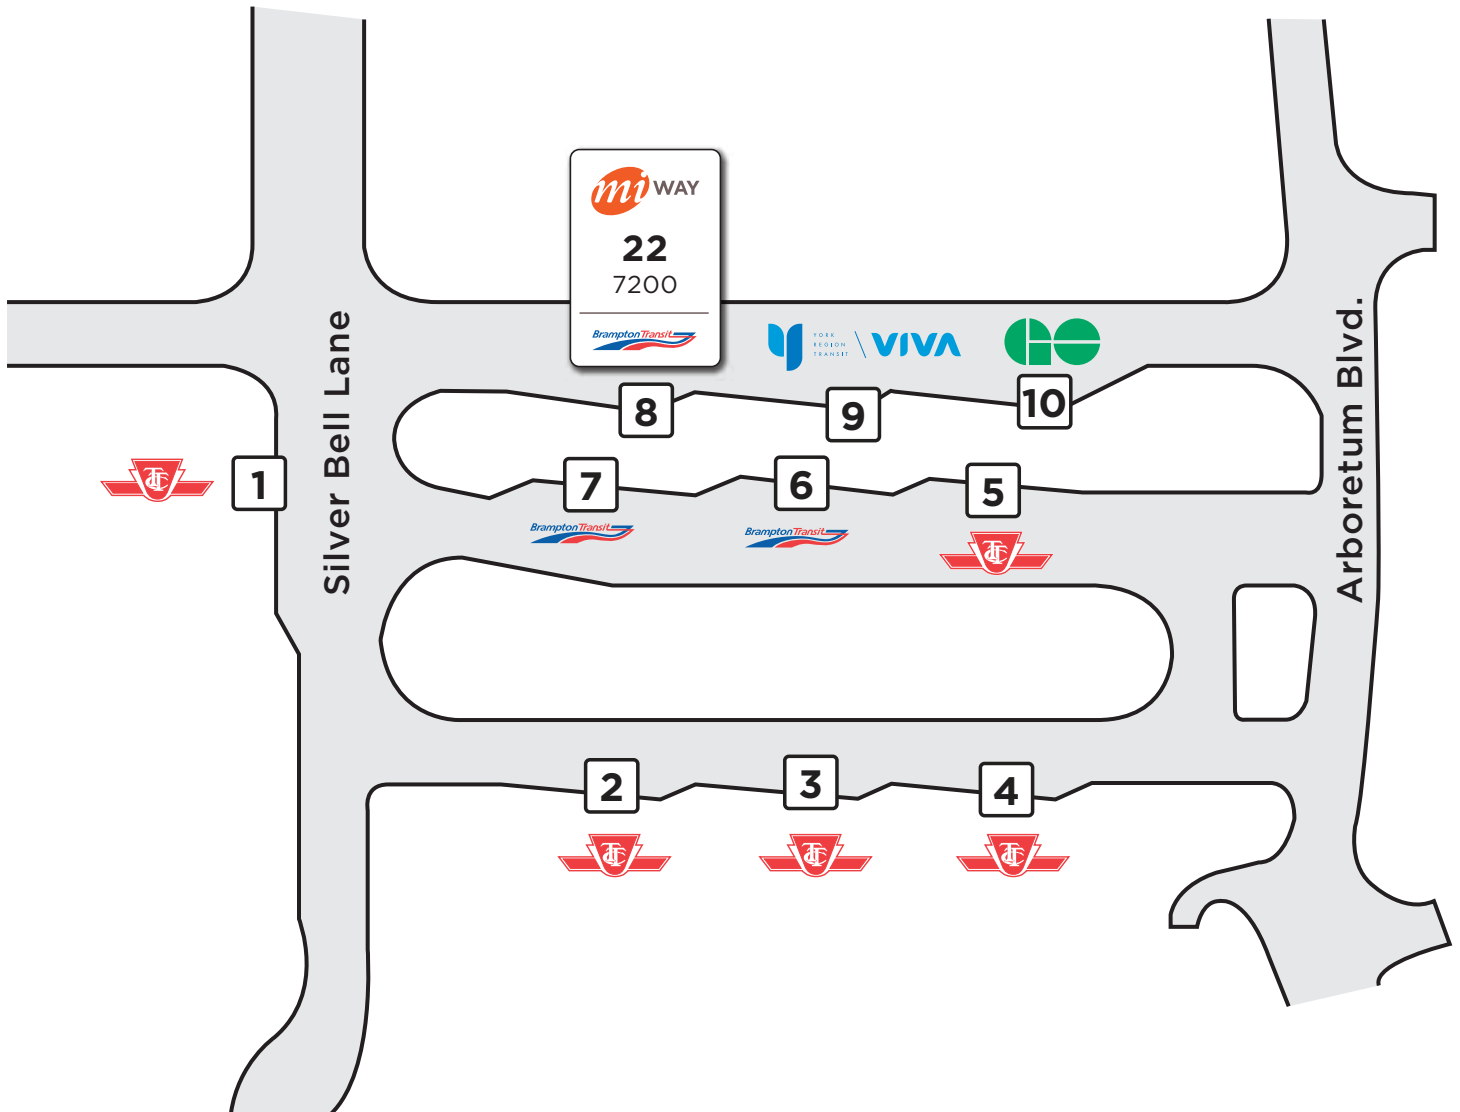

Humber College

Map not to scale

Legend

Route # — **22**
 Bus stop # — 7200

Platform Number **8**

Effective: February 22, 2021