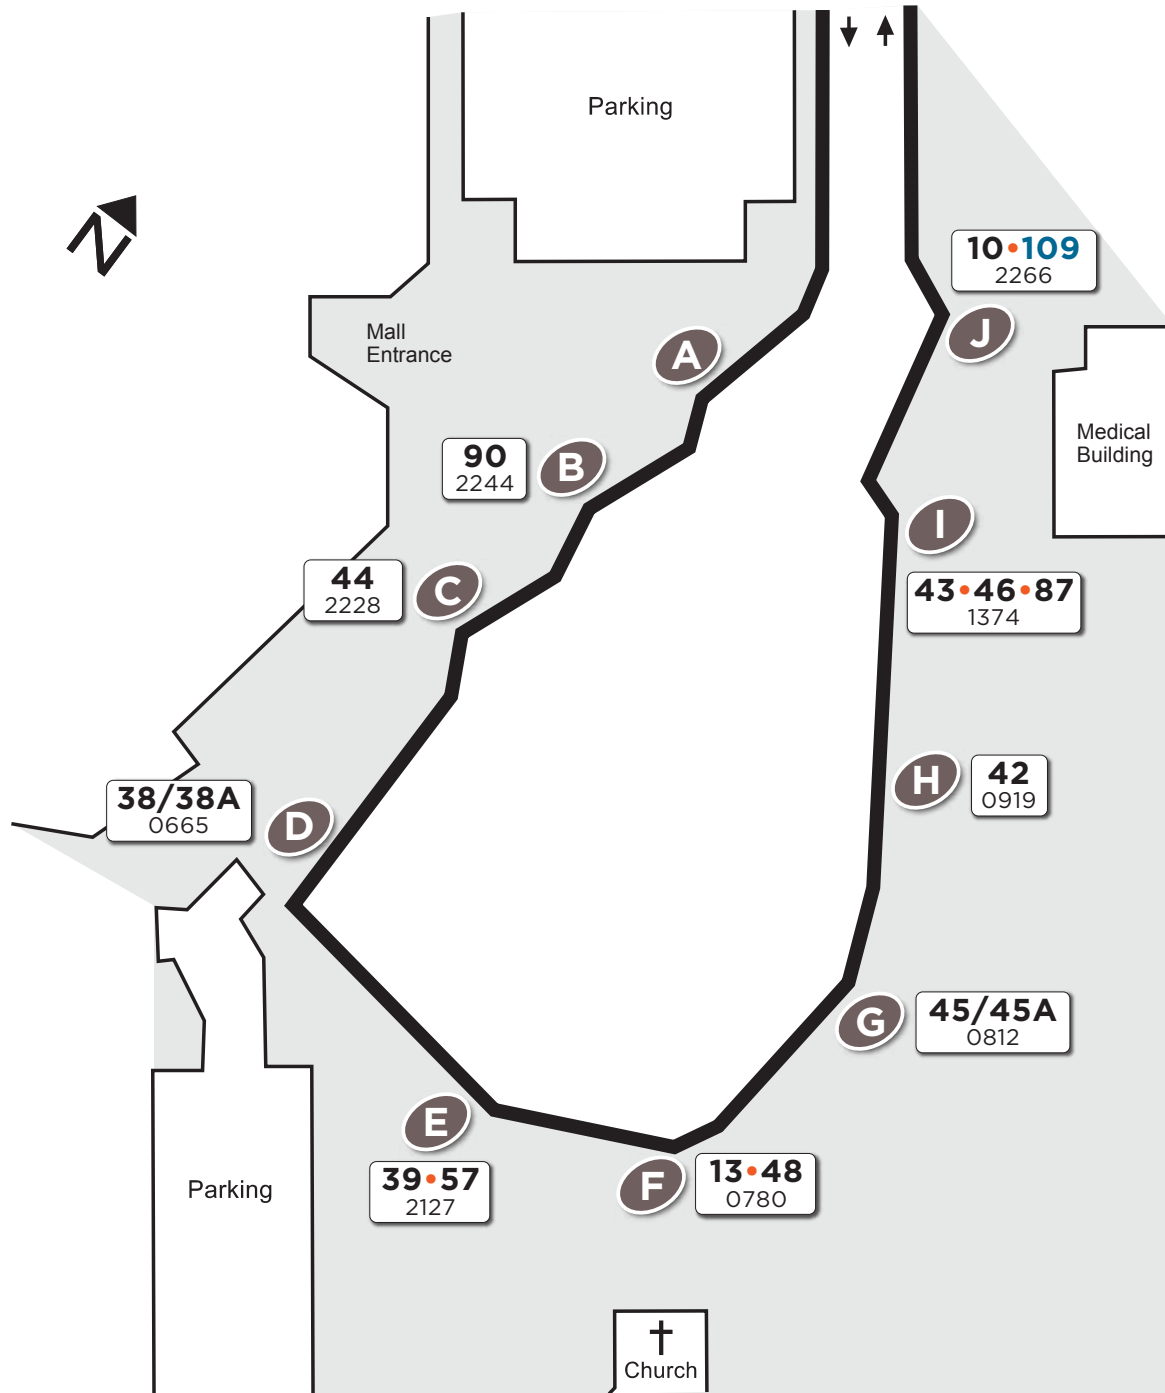

Meadowvale Town Centre

Map not to scale

Legend

Route # **44**
Bus stop # 2228

Route # **109**
Bus stop # 2266

Platform Letter

Effective: February 22, 2021