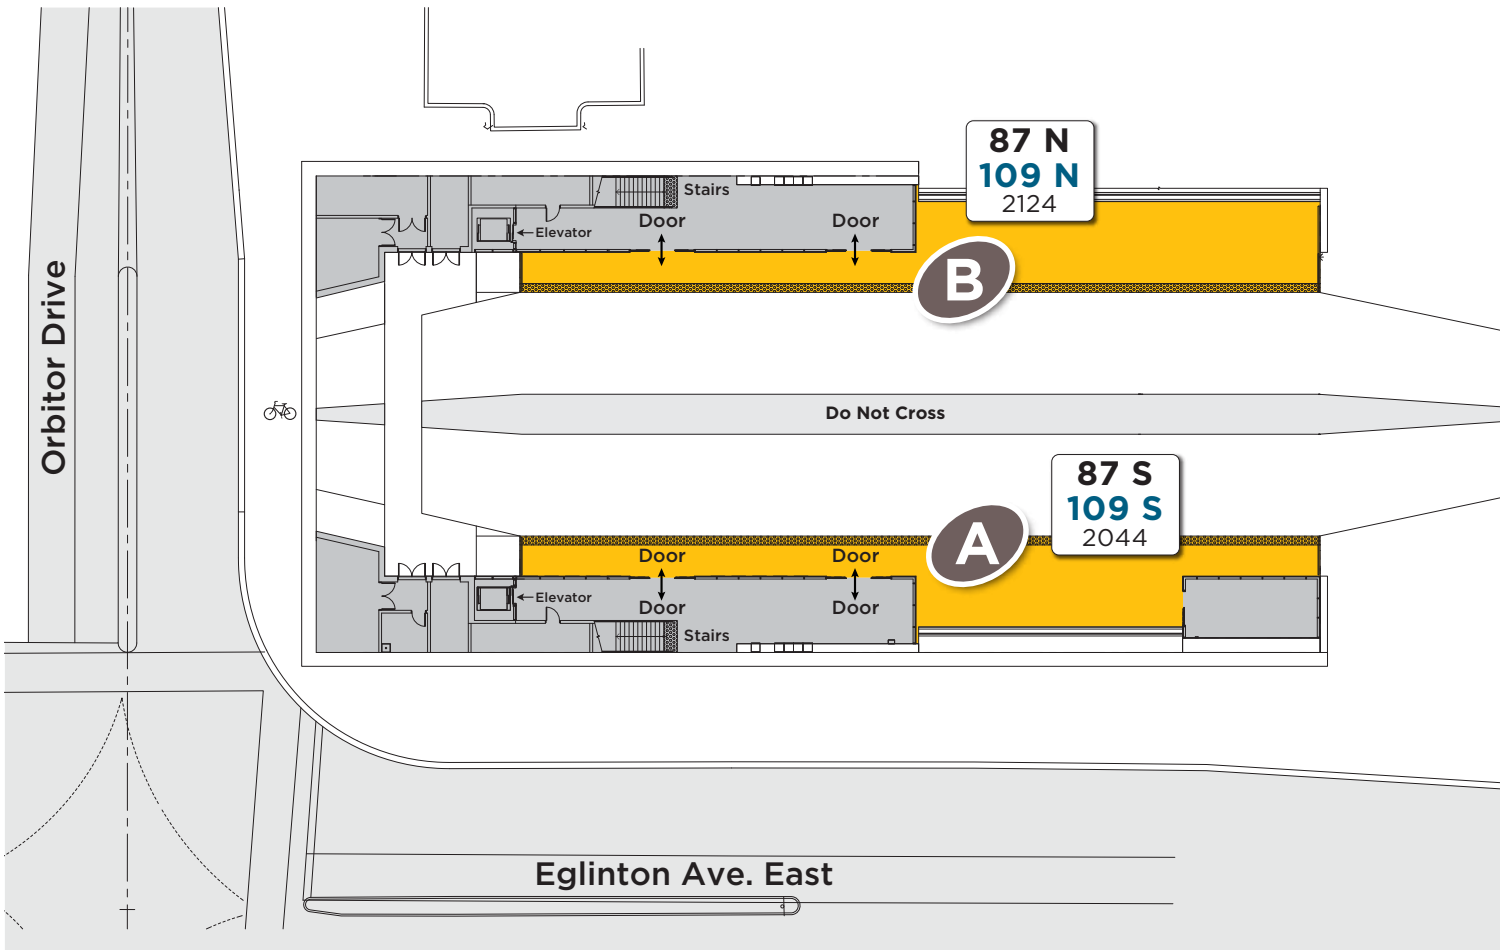

Orbitor Station

Map not to scale

Legend

Route # — **109 S**
 Bus stop # — **2044**

Platform Letter

Platform

Enclosed Area

Effective: February 22, 2021