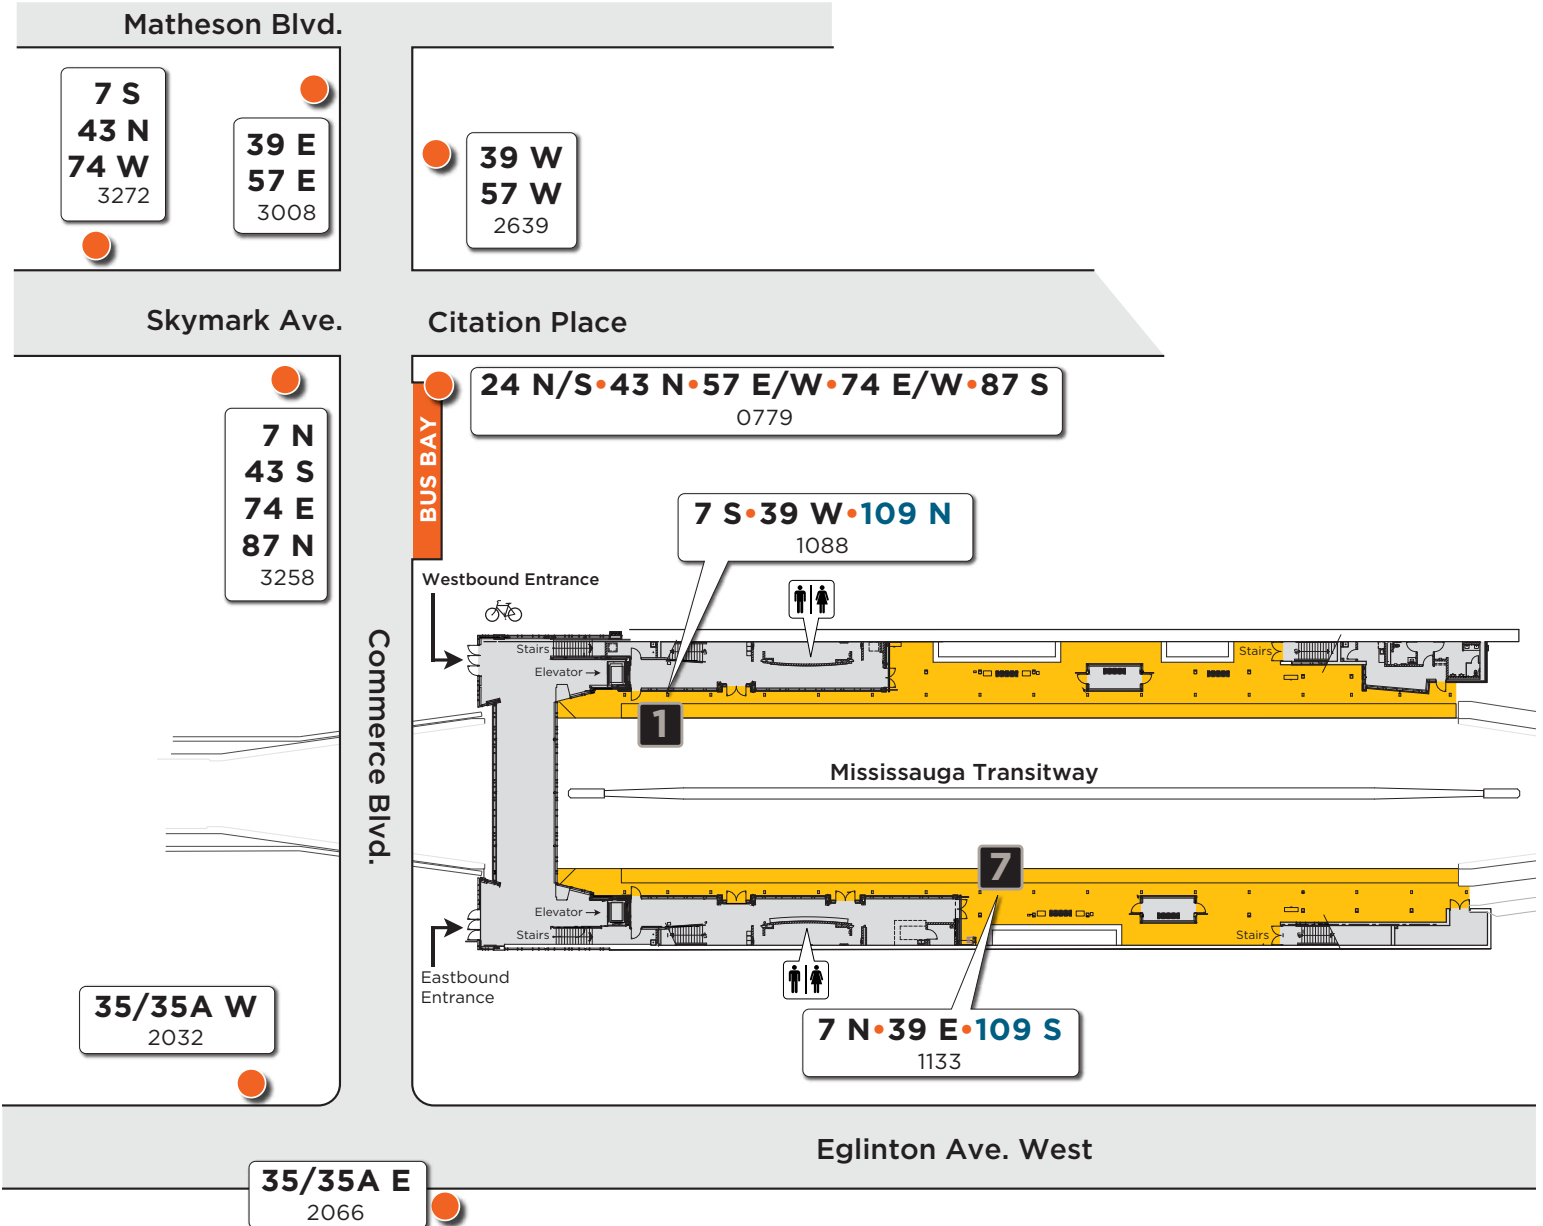

# Renforth Station

Map not to scale

### Legend

	Route # — <b>87 N</b> Bus stop # — 3258		Route # — <b>109 S</b> Bus stop # — 1133	Platform Number	Platform
Bus Stop Marker				Enclosed Area	

Effective: February 22, 2021