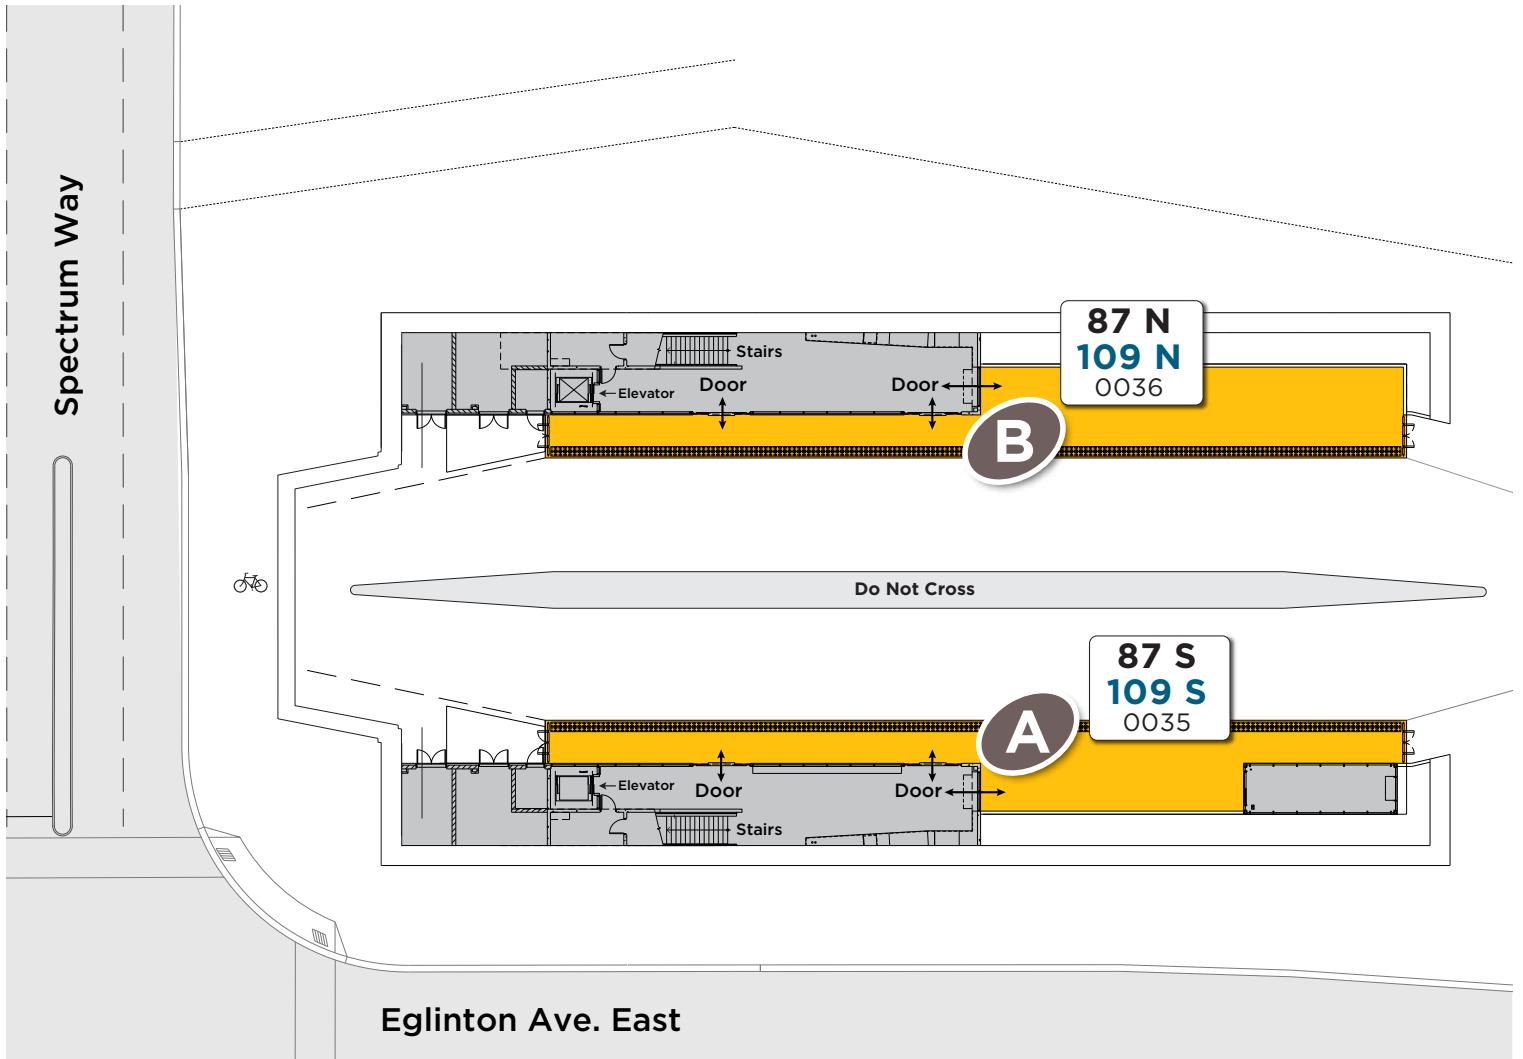

Spectrum Station

Map not to scale

Legend

Route # — **109 S**
 Bus stop # — 0035

Platform Letter

Platform

Enclosed Area

Effective: February 22, 2021