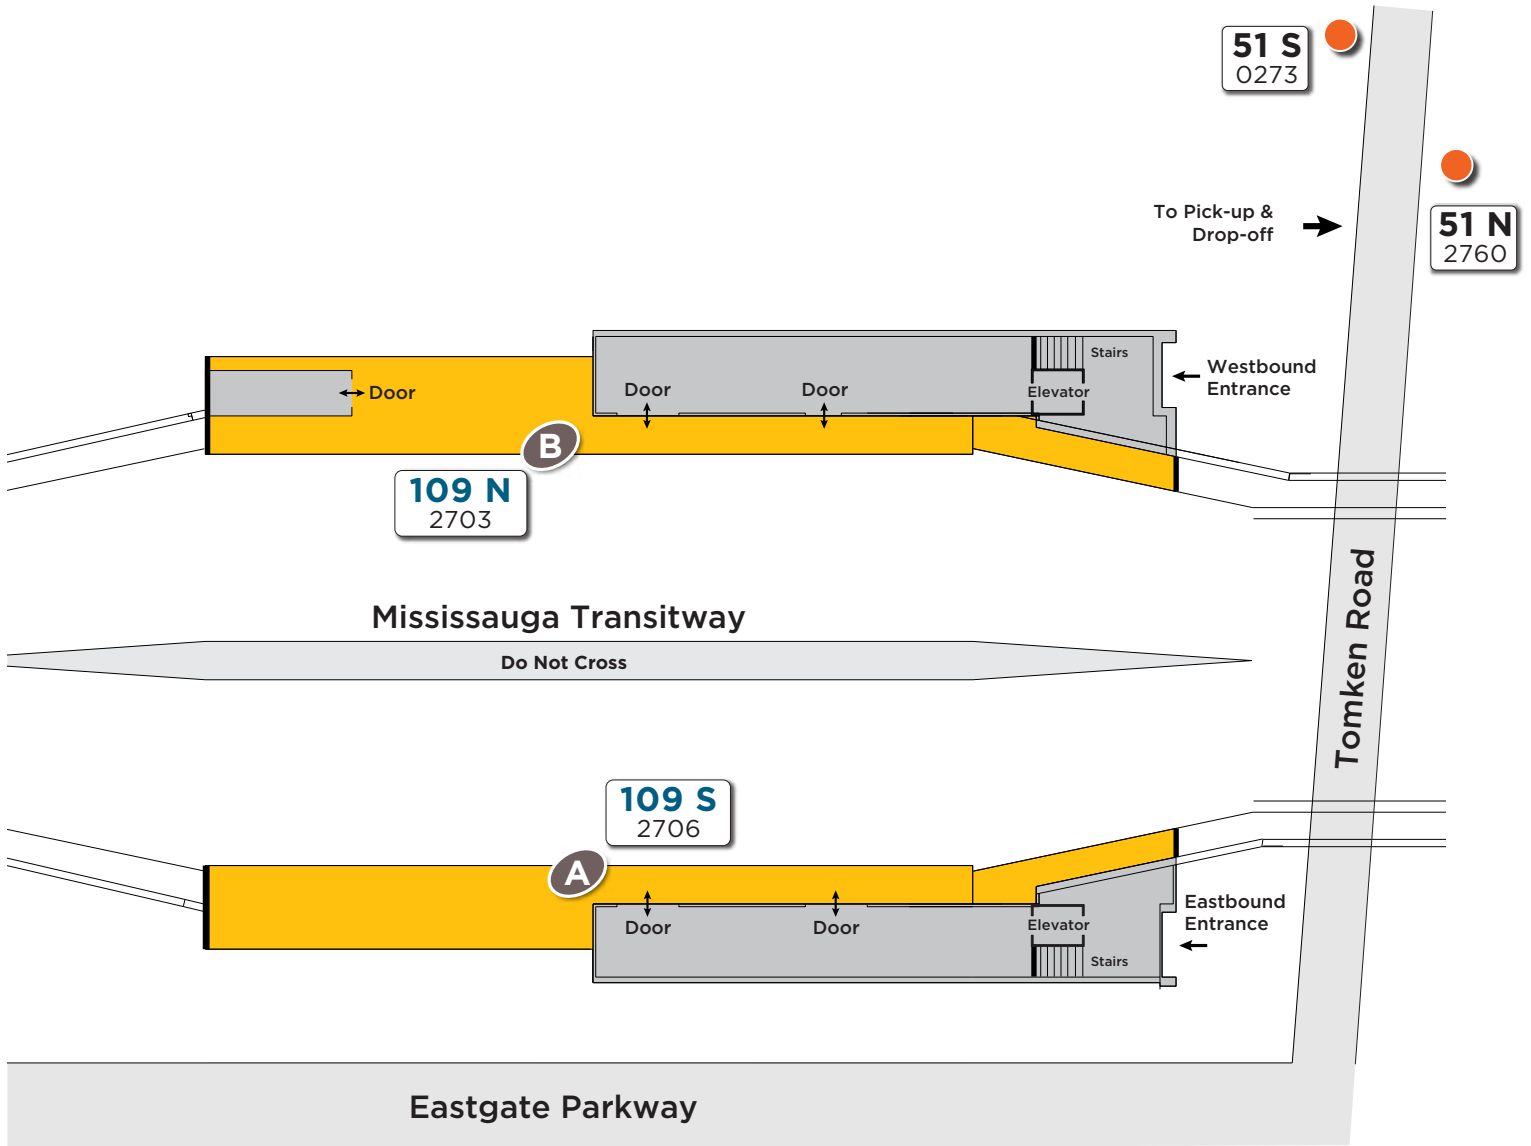

Tomken Station

Map not to scale

Legend

Route # — **109 S**
 Bus stop # — 2706

Platform Letter

Platform

Enclosed Area

Effective: February 22, 2021