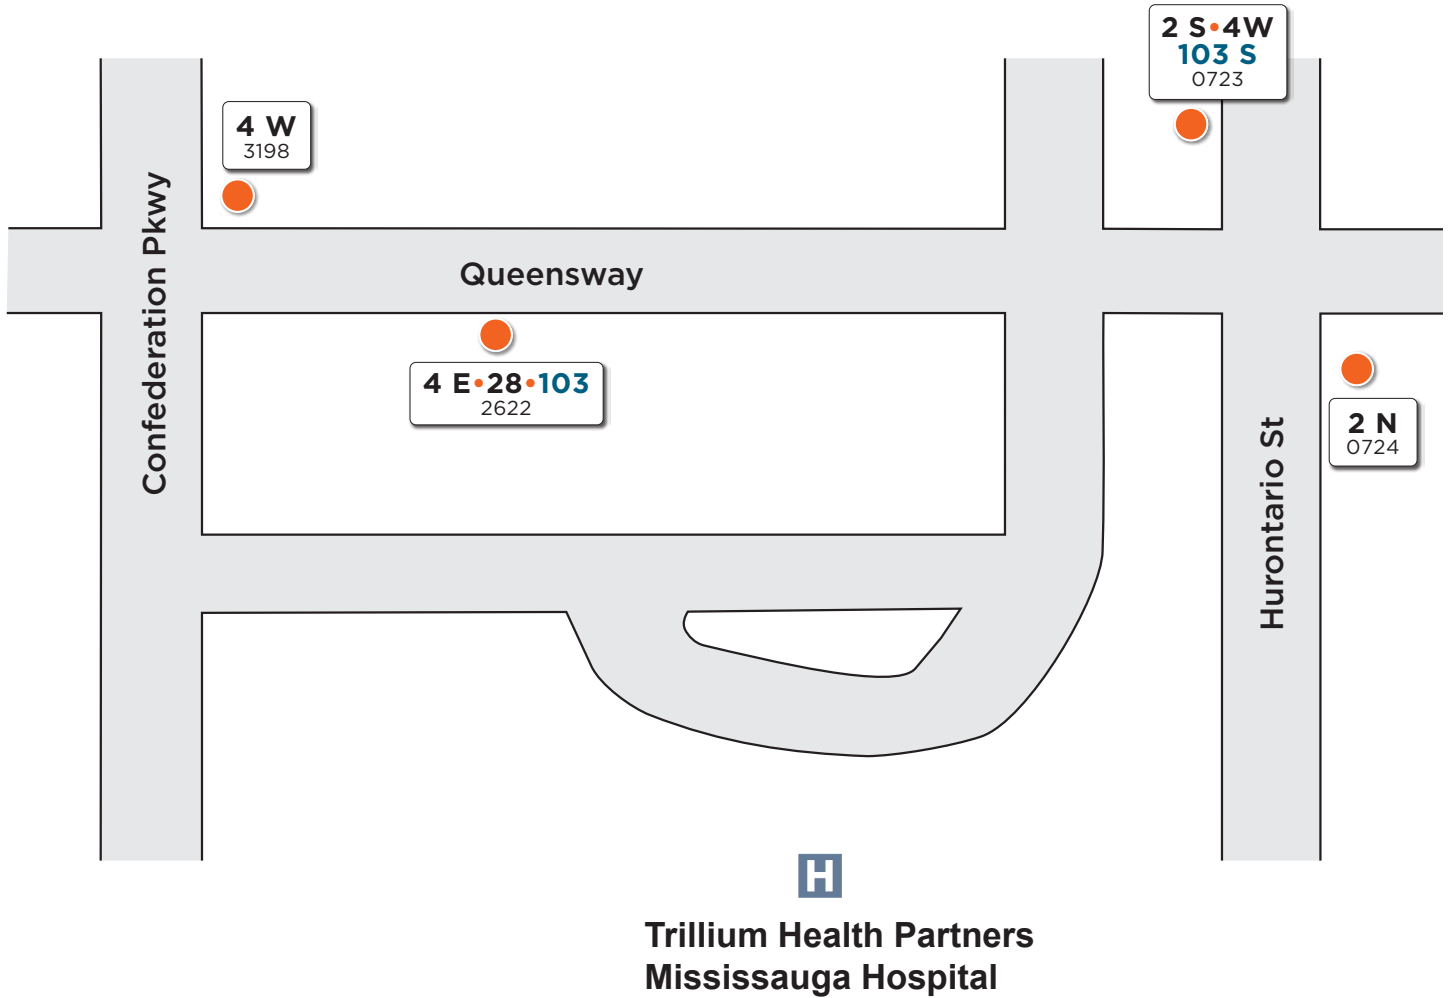

# Trillium Health Centre

Map not to scale

## Legend

Route # — **28**  
Bus stop # — 2622

Route # — **103**  
Bus stop # — 2622

Bus Stop Marker

Effective: February 22, 2021