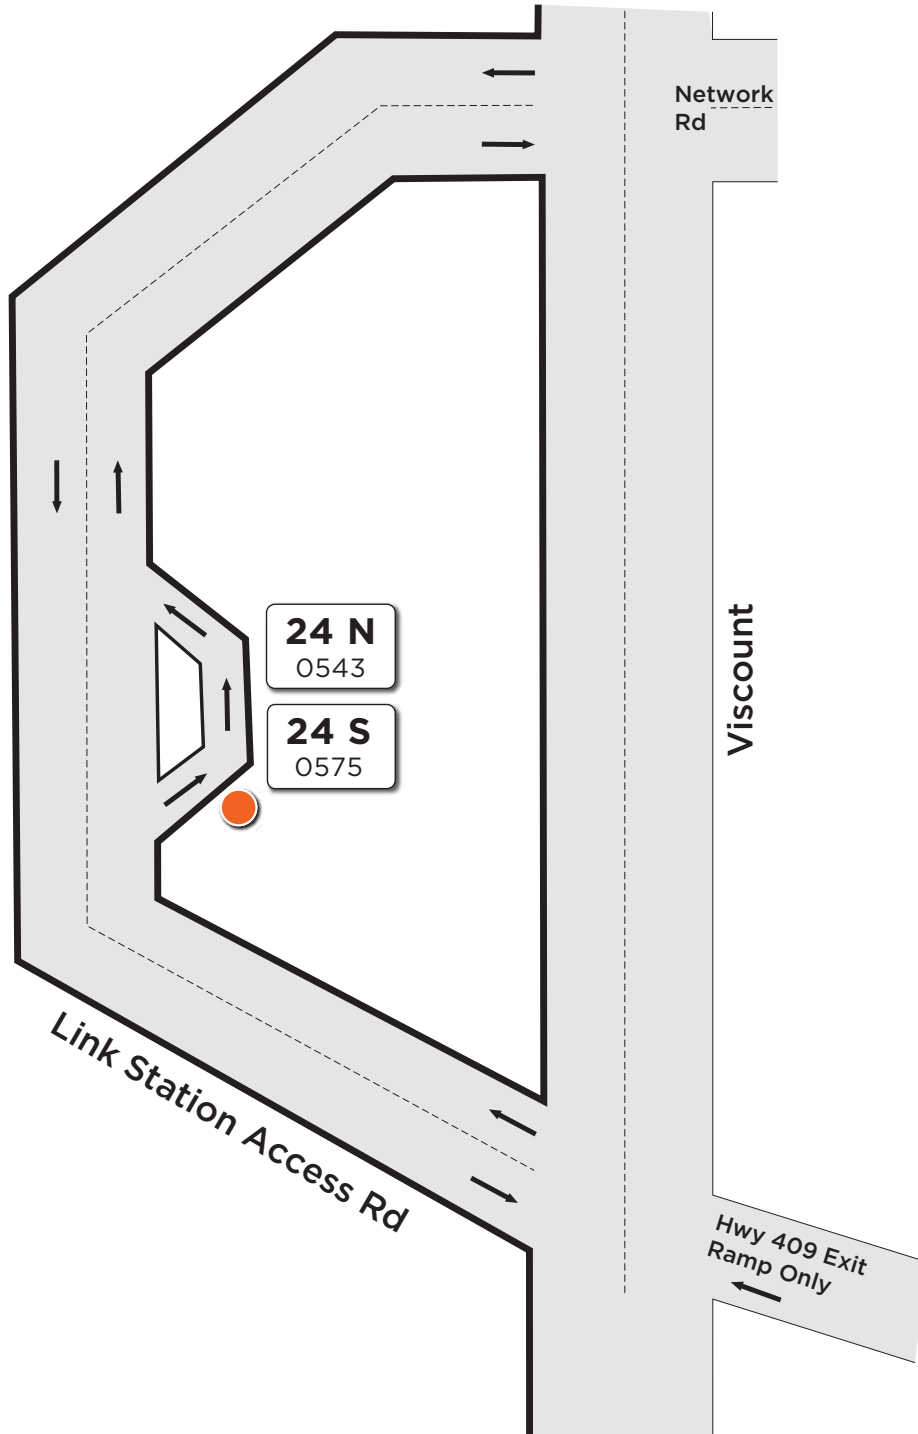

Viscount Station

Map not to scale

Legend

Route # — **24 N**
Bus stop # — 0543

Bus Stop Marker

Effective: February 22, 2021