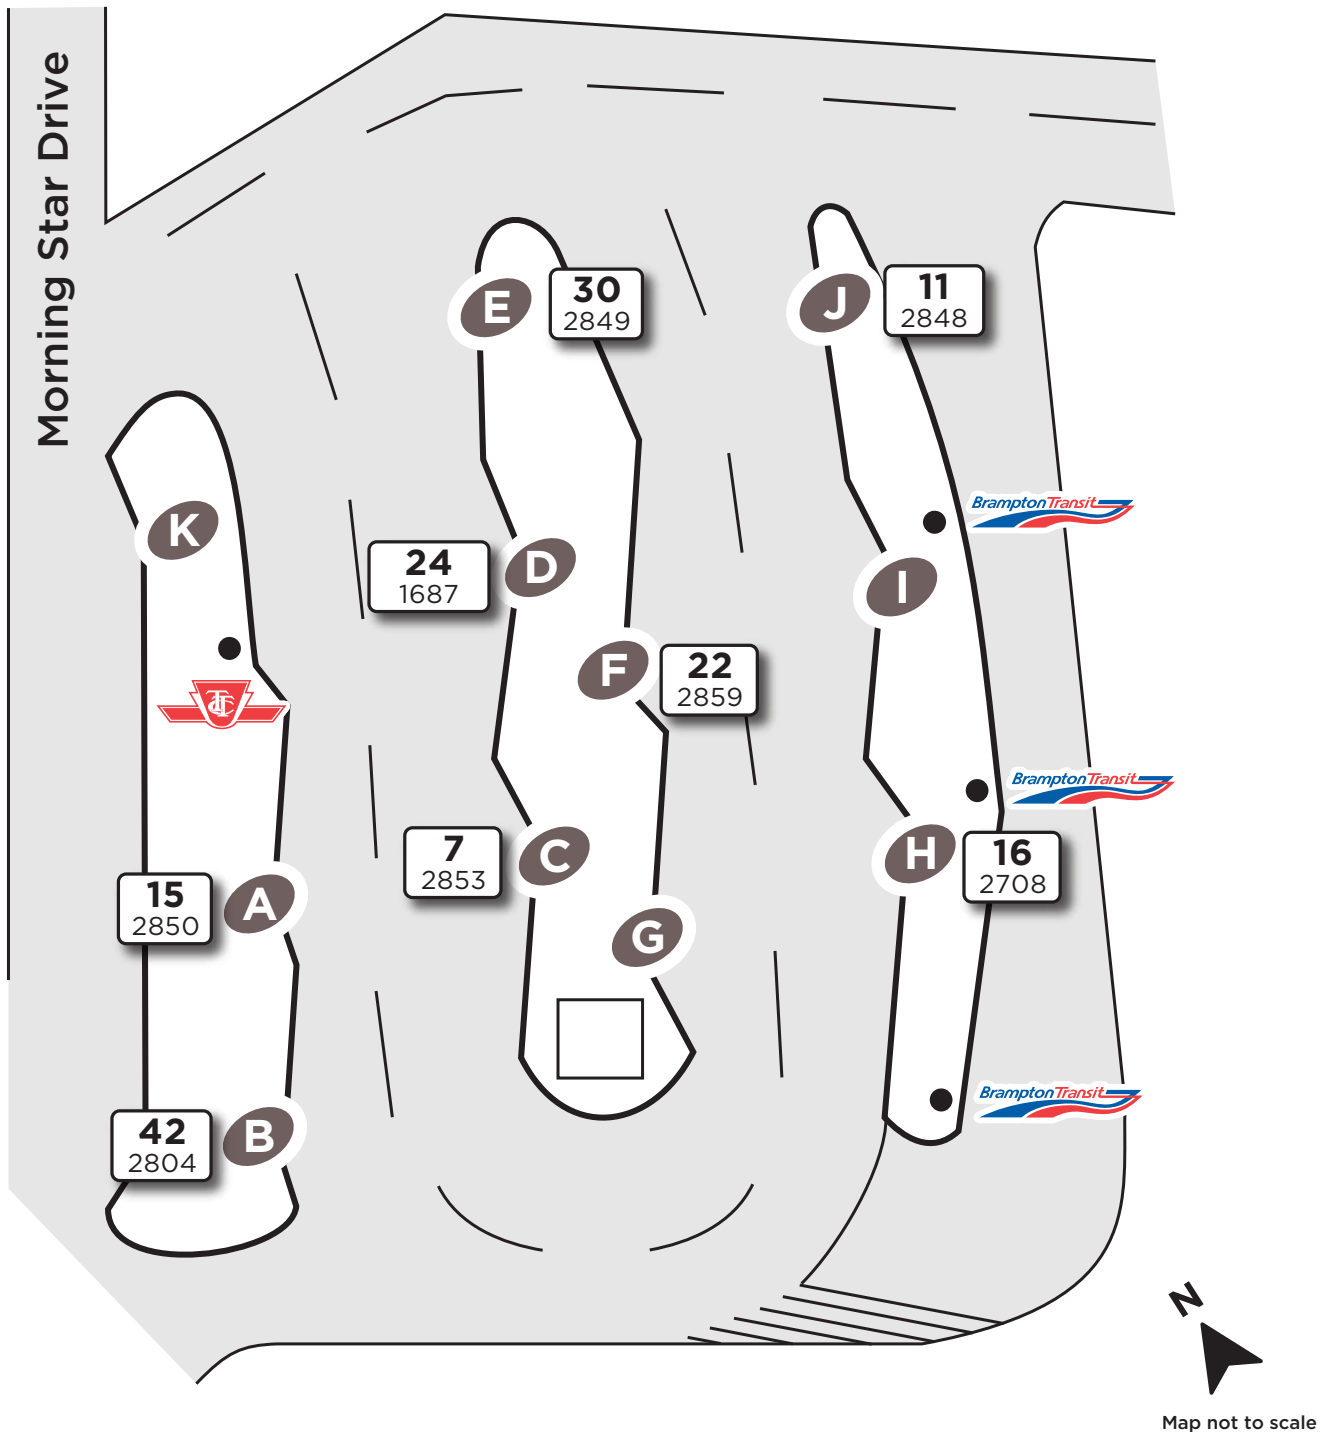

Westwood Square

Legend

Route # **30**
Bus stop # 2849

Platform Letter

A

Effective: February 22, 2021