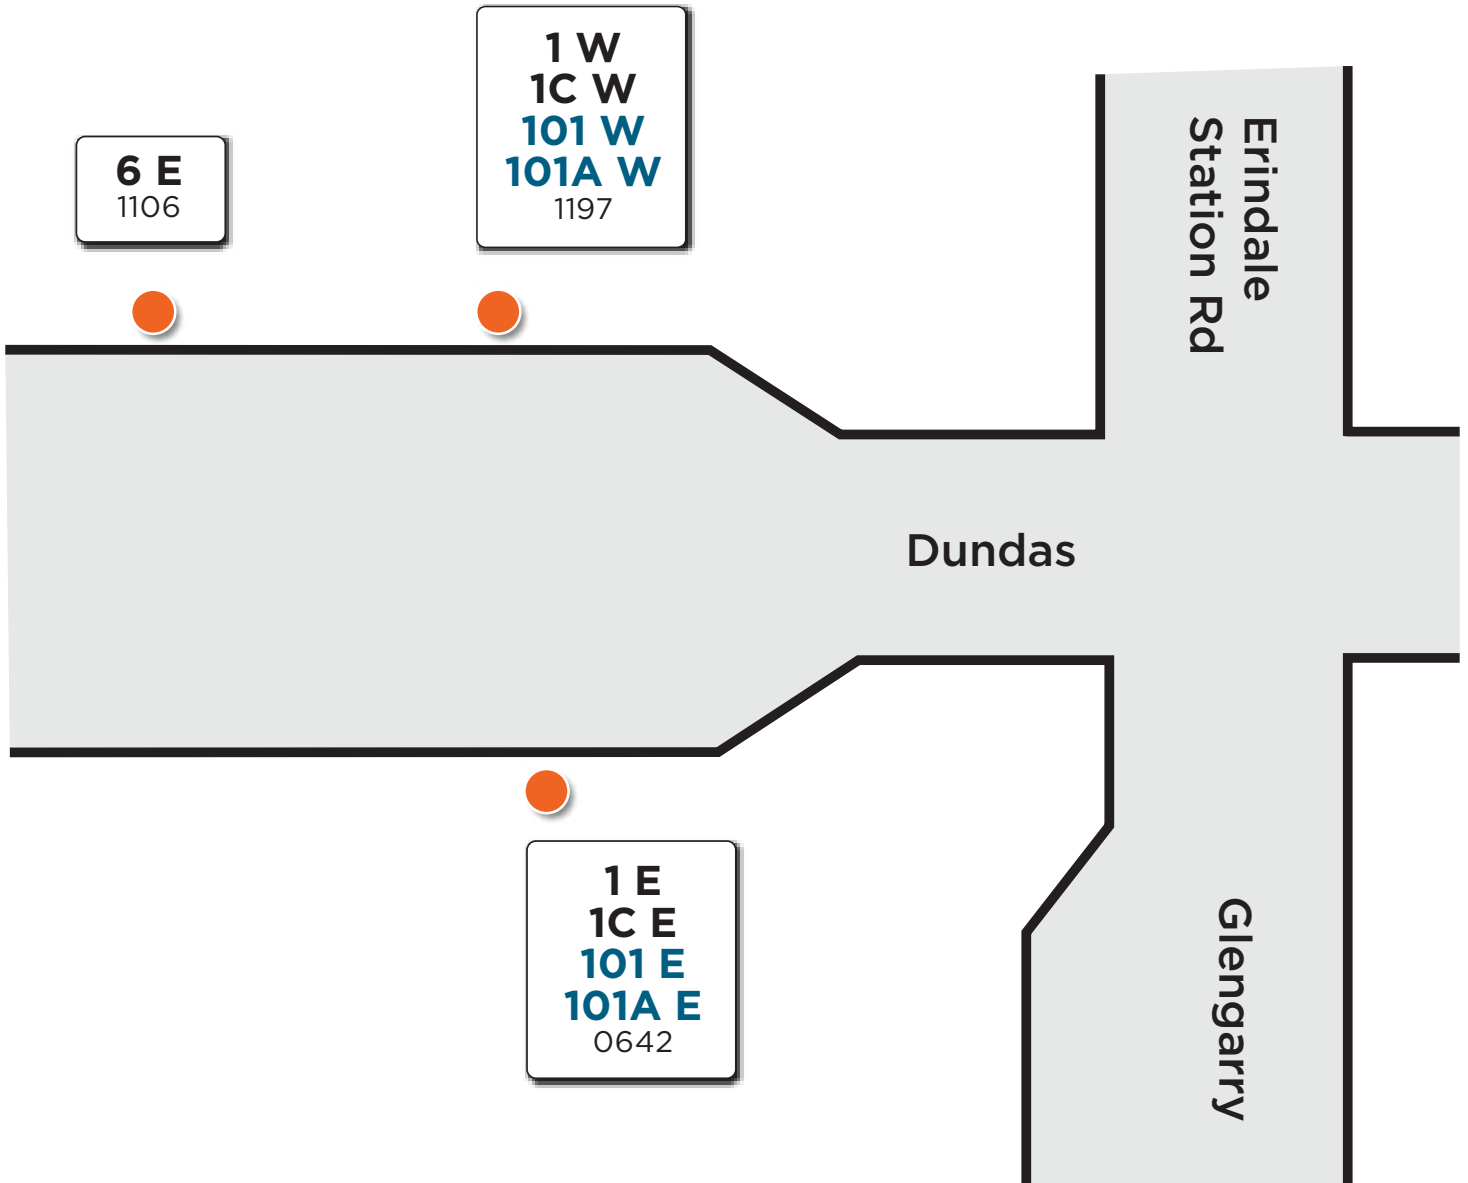

# Dundas/Erindale Station Road/Glengarry

Map not to scale

## Legend

Route # — **6 E**  
Bus stop # — 1106

Route # — **101 W**  
Bus stop # — 1197

Bus Stop Marker

Effective: April 26, 2021