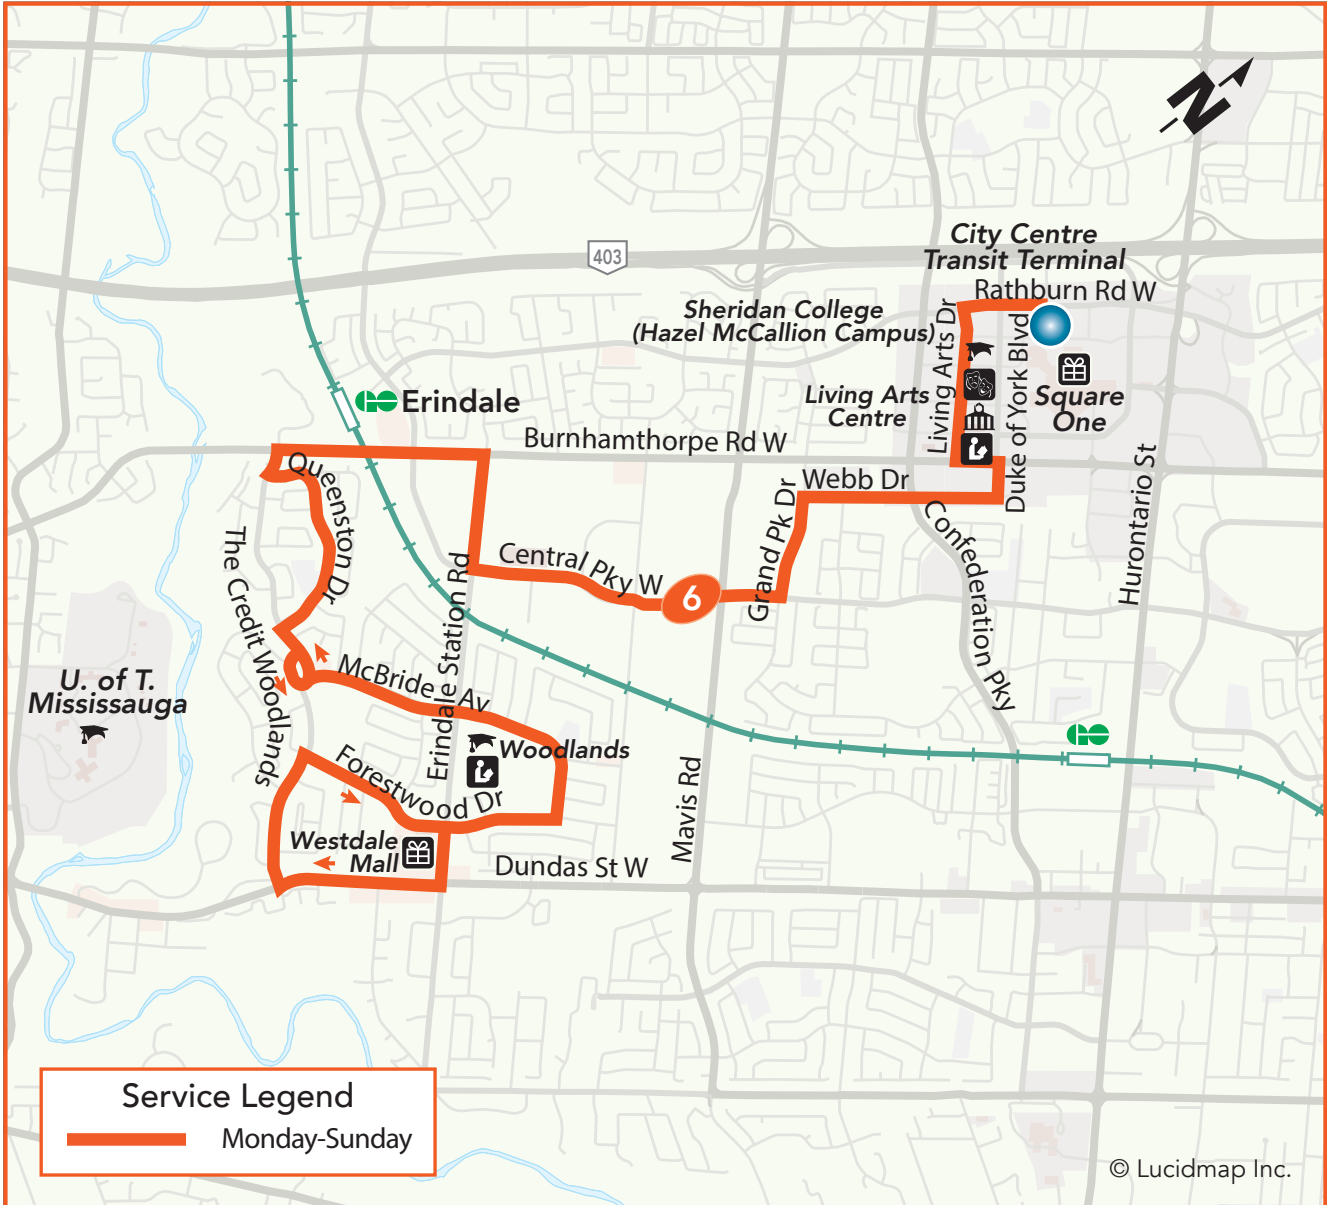

# Credit Woodlands

**Local Route**  
**Monday to Sunday**

**Eastbound to City Centre Transit Terminal**  
**Westbound to Westdale Mall**

## Legend

- |                                    |                    |                  |
|------------------------------------|--------------------|------------------|
| Terminal                           | TTC Subway Station | Library          |
| Transitway Station                 | GO Train Station   | Community Centre |
| High School, University or College | Hospital           | Shopping Centre  |