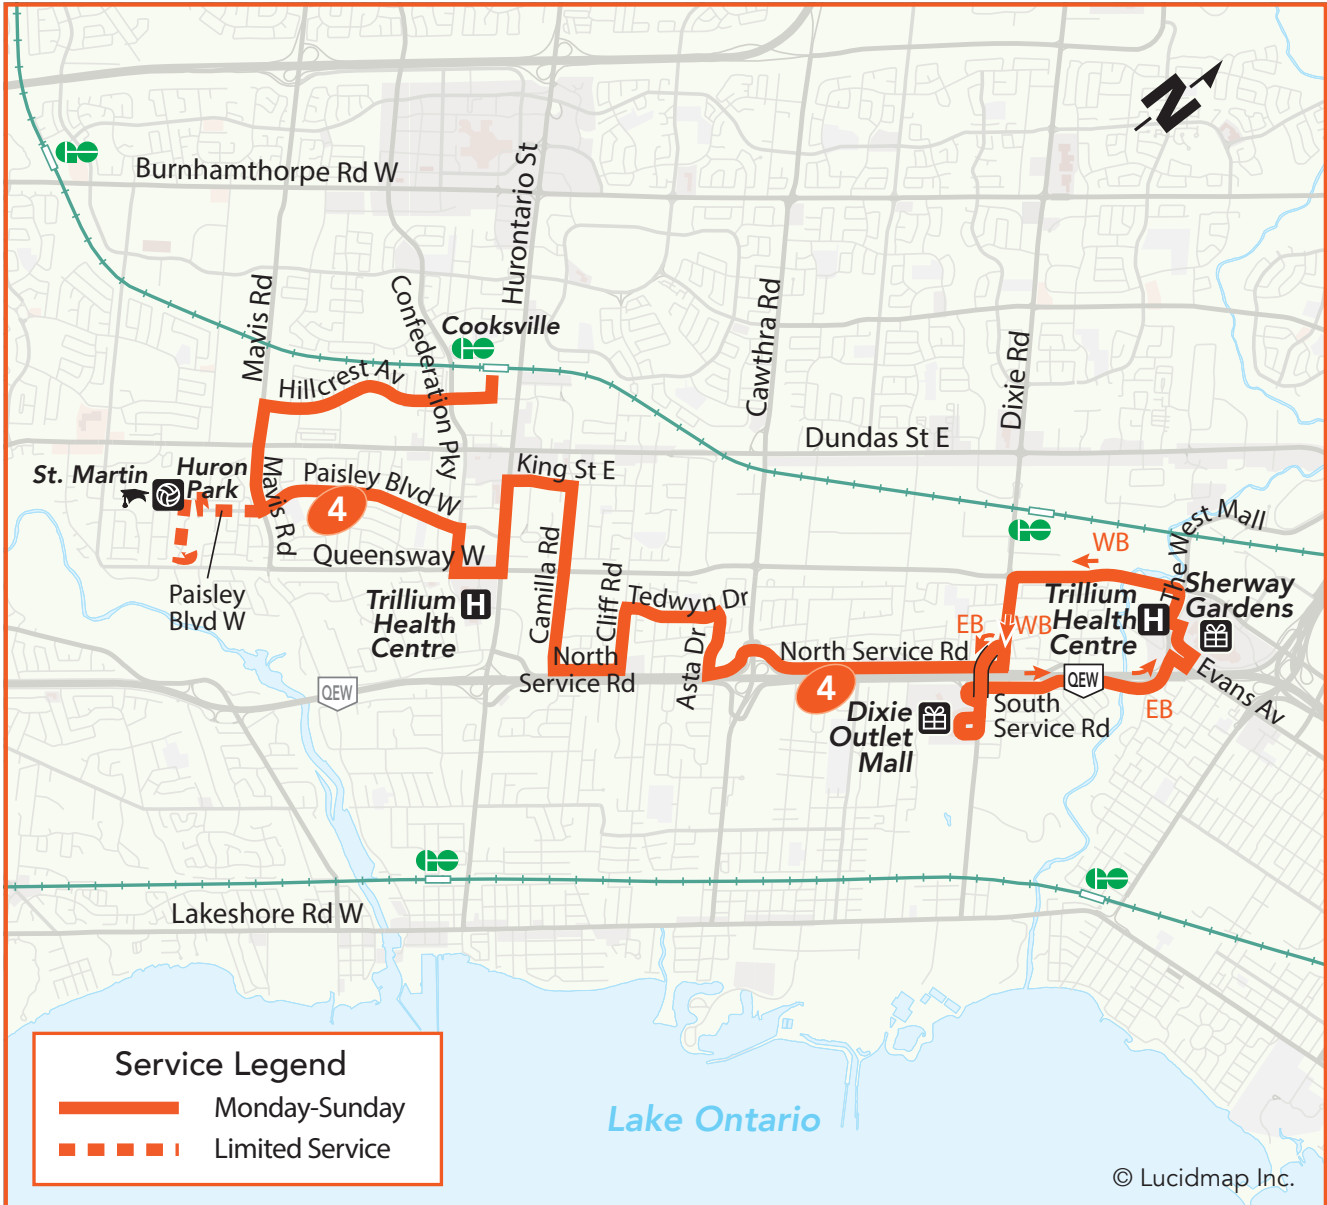

4

Sherway Gardens

Local Route
Monday to Sunday

Eastbound to Sherway Gardens
Westbound to Cooksville GO Station

Legend

- | | | |
|------------------------------------|--------------------|------------------|
| Terminal | TTC Subway Station | Library |
| Transitway Station | GO Train Station | Community Centre |
| High School, University or College | Hospital | Shopping Centre |