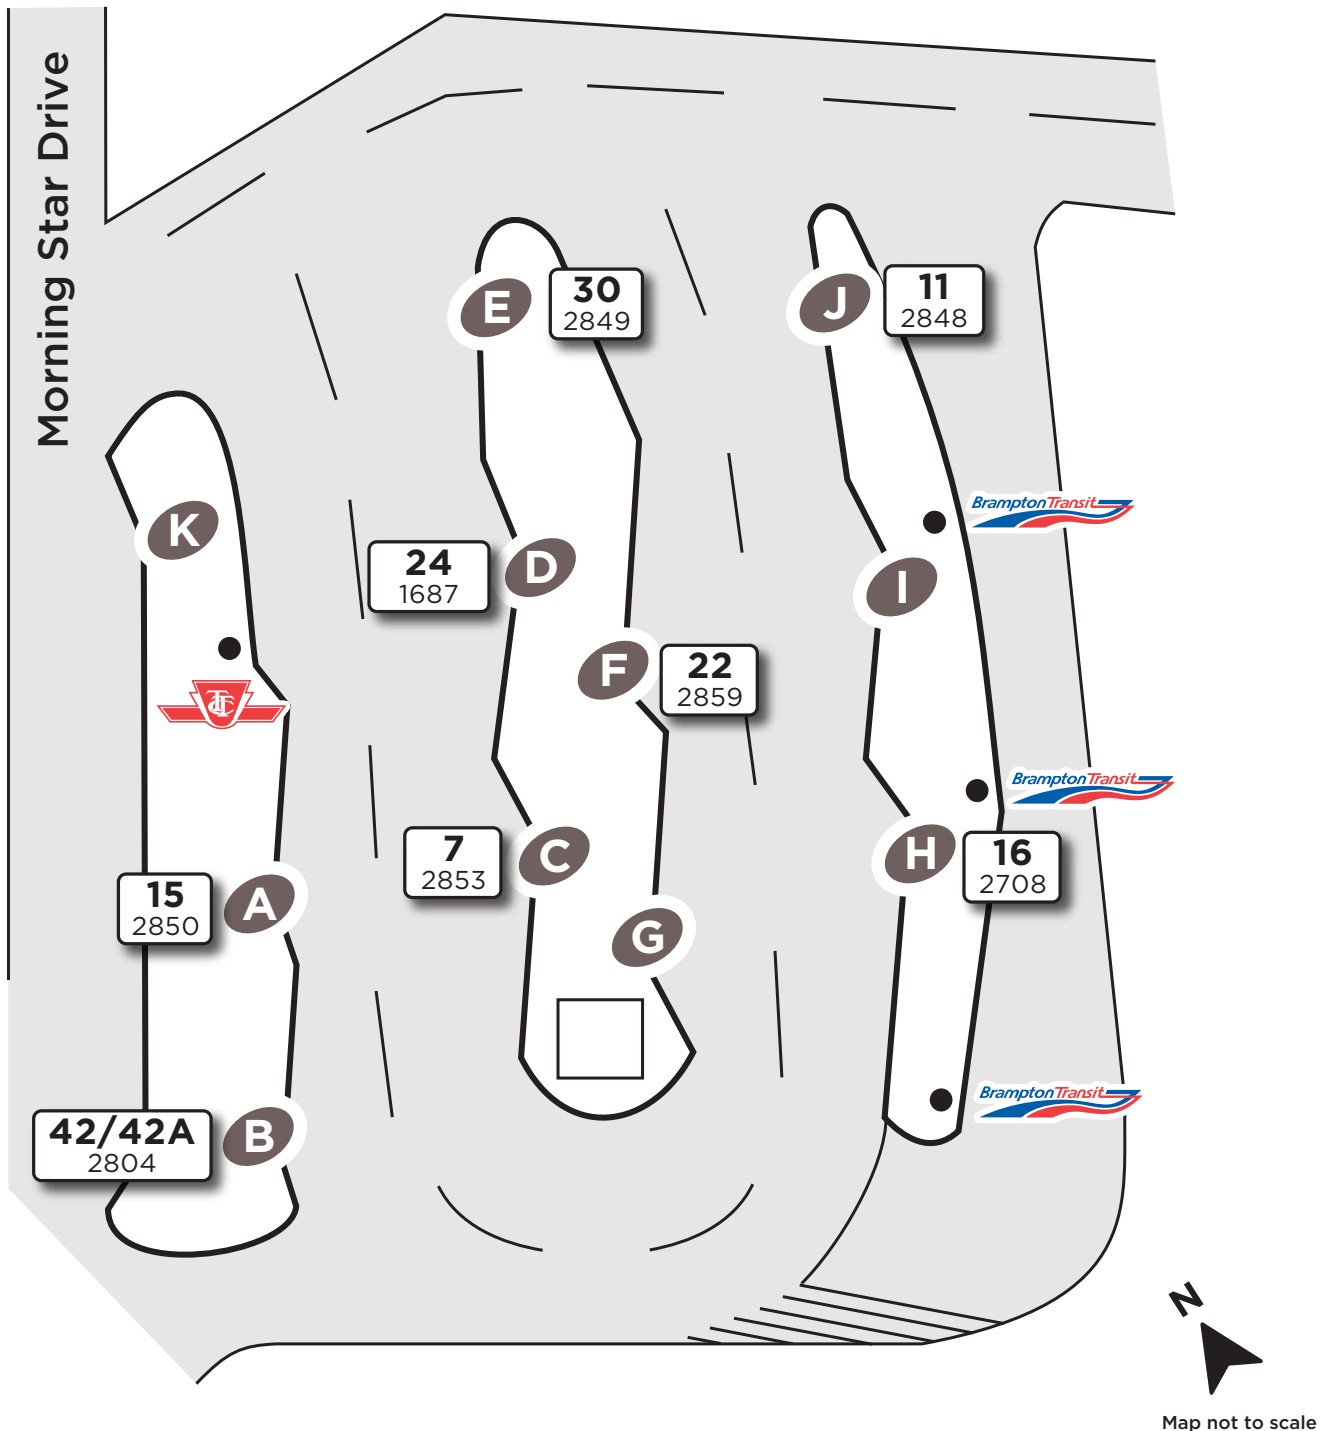

Westwood Square

Legend

Route # — **30**
 Bus stop # — 2849

Platform Letter

Effective: May 10, 2021