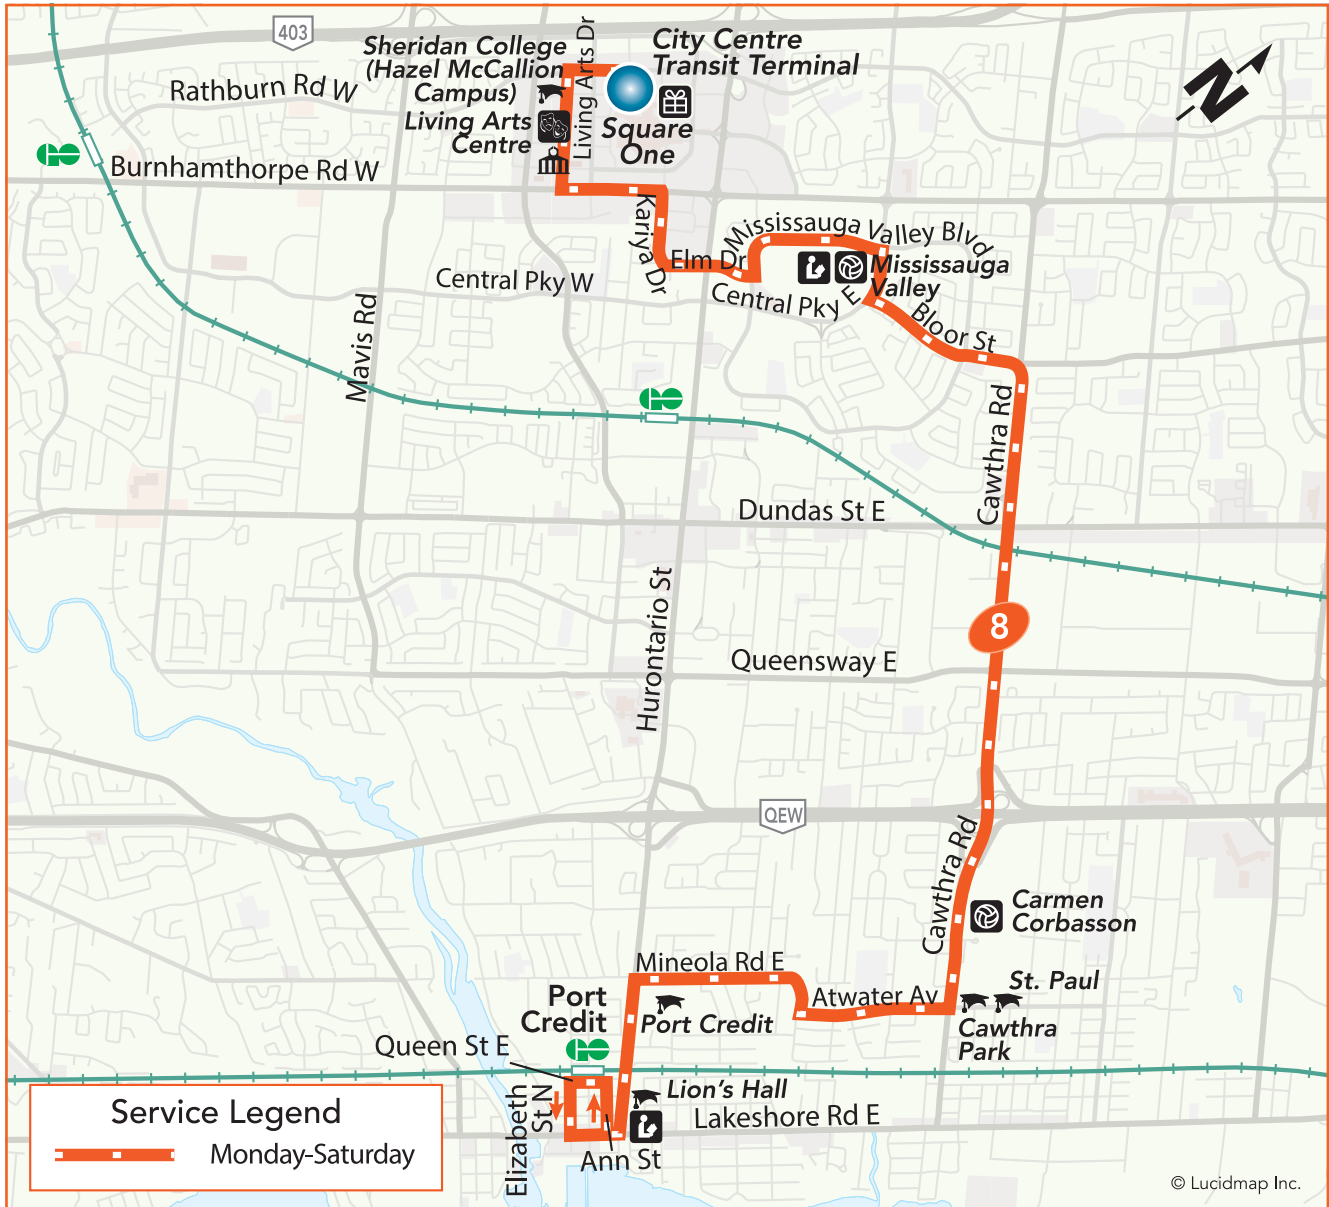

# Cawthra

**Local Route**  
**Monday to Saturday**

**Northbound** to City Centre Transit Terminal  
**Southbound** to Port Credit GO Station

## Legend

- |                                    |                    |                  |
|------------------------------------|--------------------|------------------|
| Terminal                           | TTC Subway Station | Library          |
| Transitway Station                 | GO Train Station   | Community Centre |
| High School, University or College | Hospital           | Shopping Centre  |