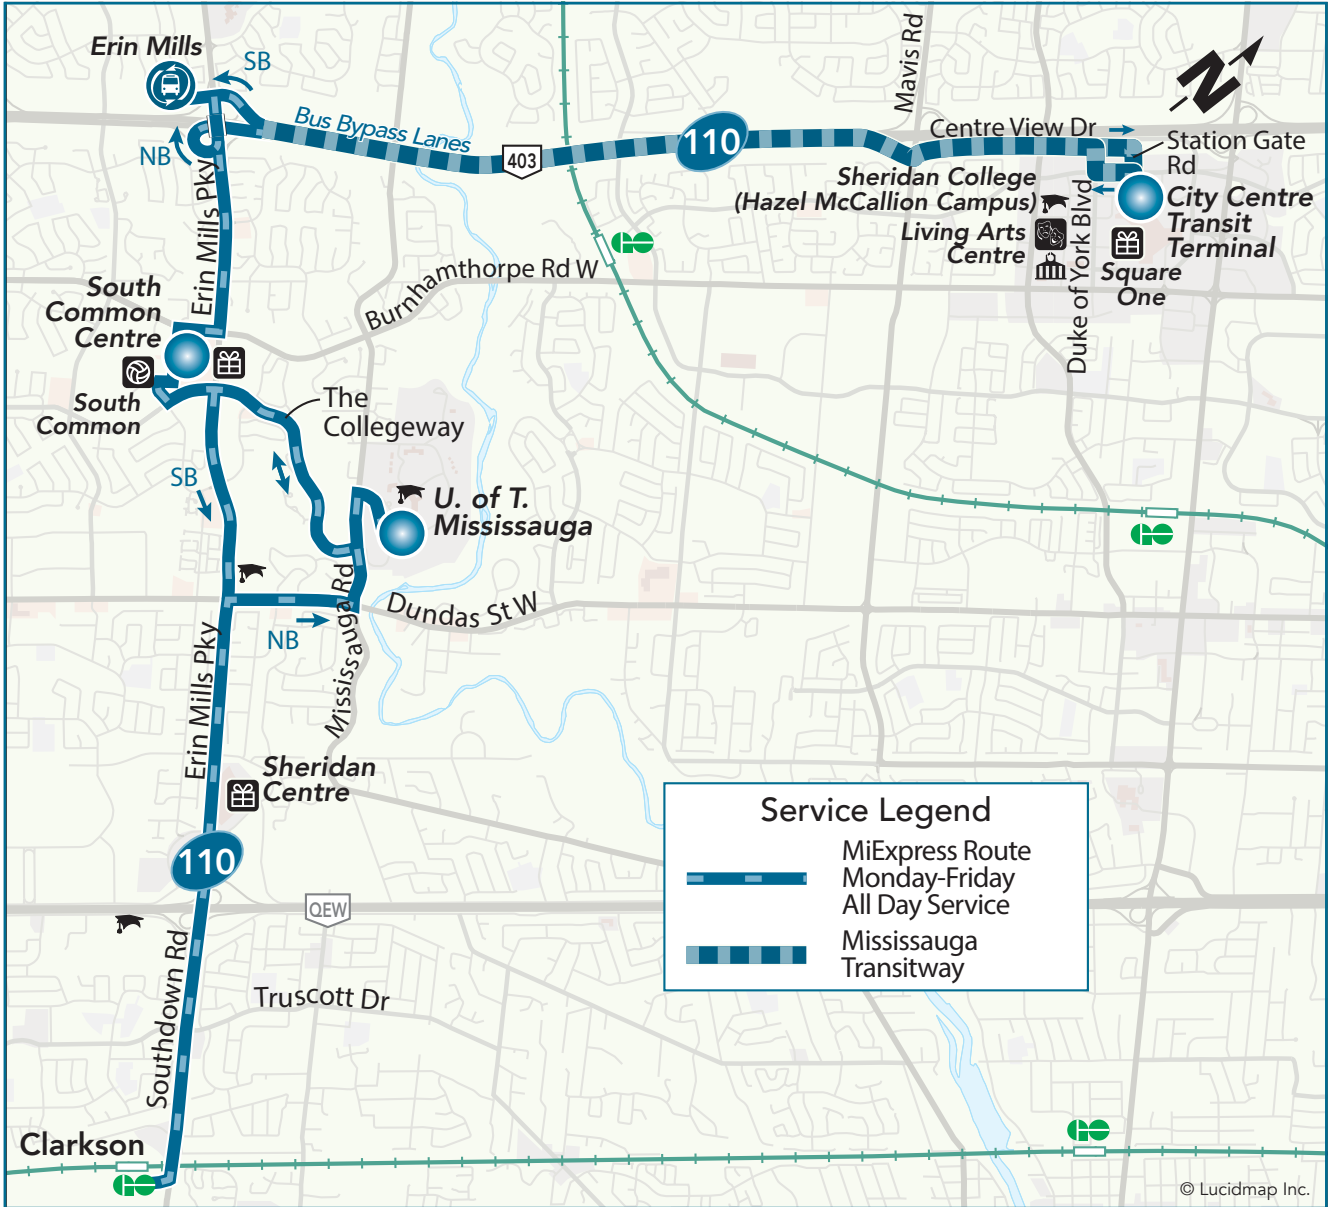

110

Express Route
Monday to Friday

University Express

Northbound to City Centre Transit Terminal
Southbound to Clarkson GO Station

Legend

- | | | |
|------------------------------------|--------------------|------------------|
| Terminal | TTC Subway Station | Library |
| Transitway Station | GO Train Station | Community Centre |
| High School, University or College | Hospital | Shopping Centre |