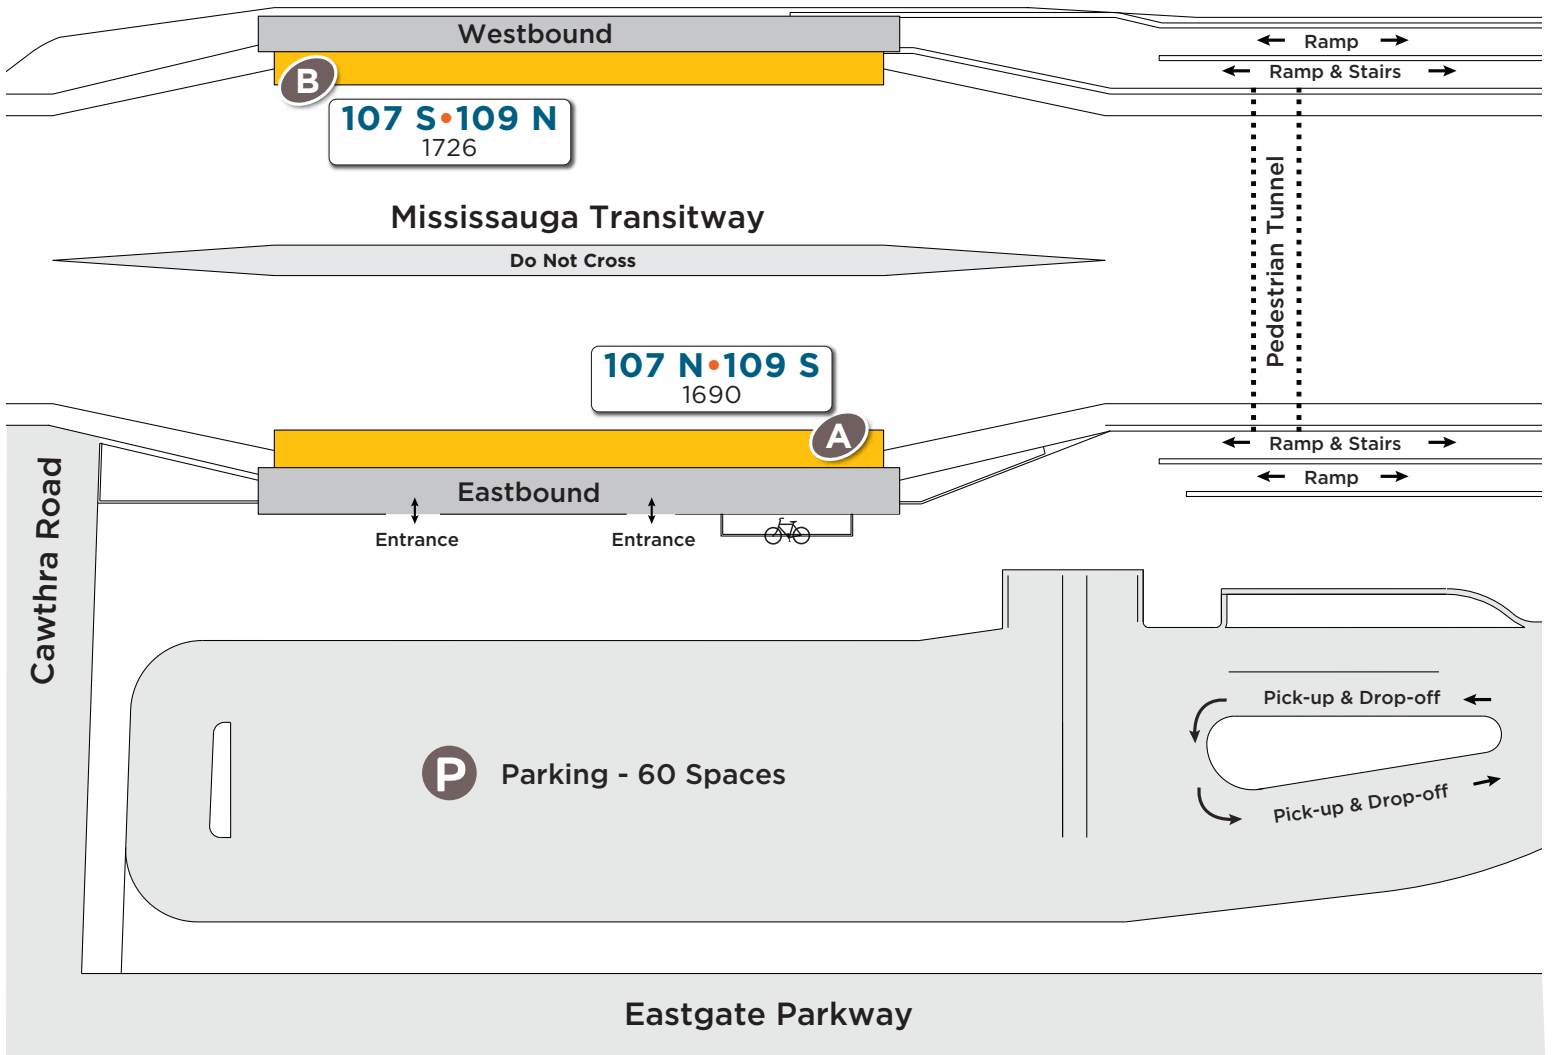

Cawthra Station

Map not to scale

Legend

Route # — **107 S**
 Bus stop # — **1690**

Platform Letter

Platform

Enclosed Area

Effective: September 6, 2021