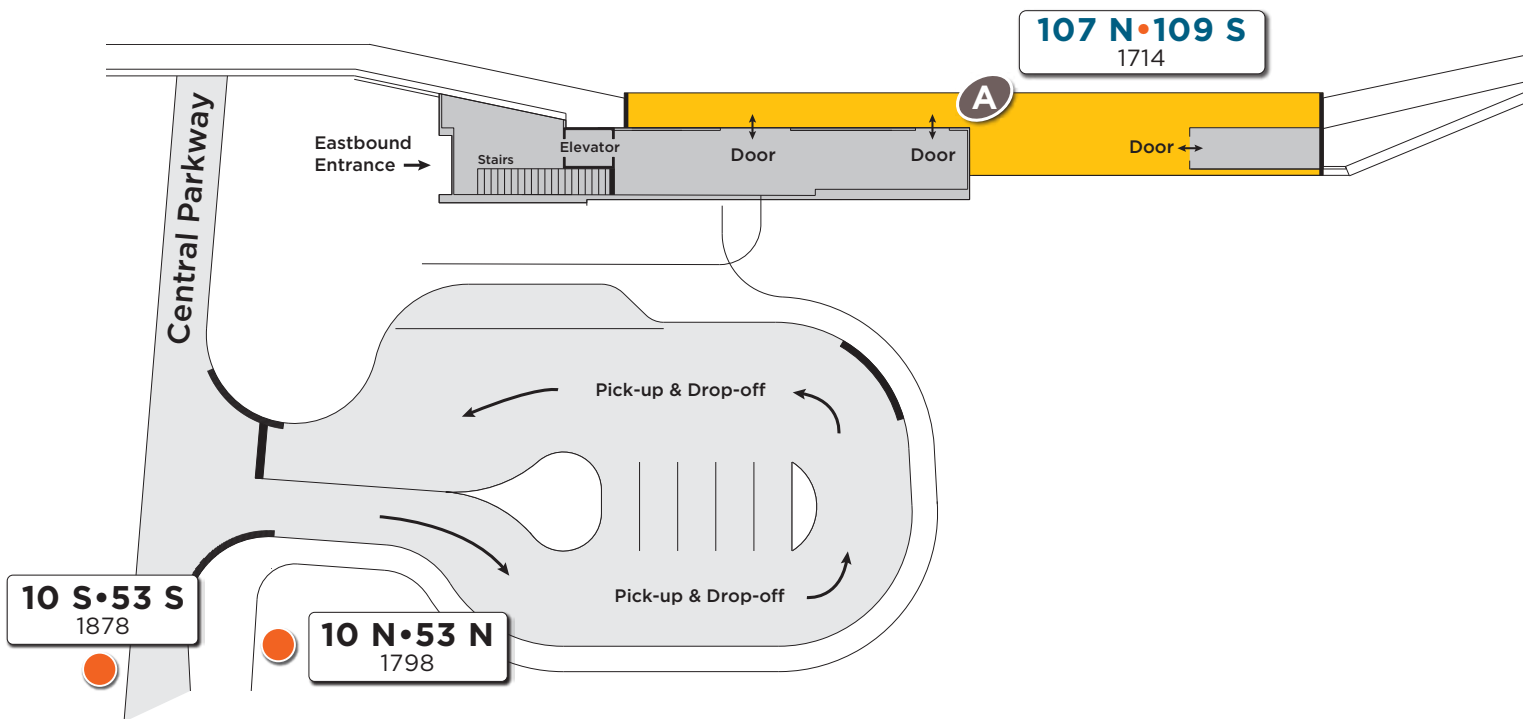

Central Parkway Station

Highway 403

Mississauga Transitway

Do Not Cross

Map not to scale

Legend

Route # — **107 S**
Bus stop # — 1714

Platform Letter

Platform

Enclosed Area

Bus Stop Marker

Effective: September 6, 2021