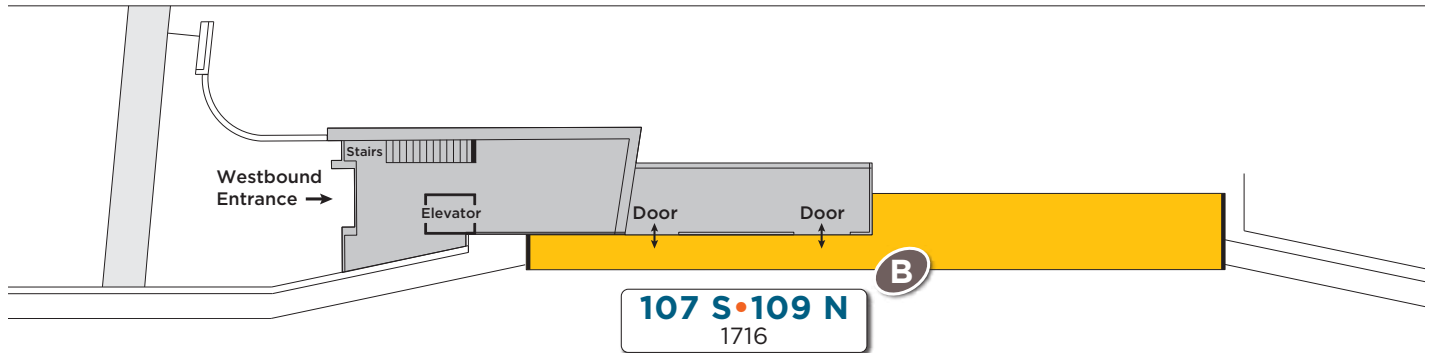

Central Parkway Station

Highway 403

Mississauga Transitway

Do Not Cross

Map not to scale

Legend

Route # — **107 S**
Bus stop # — 1714

Platform Letter

Platform

Enclosed Area

Bus Stop Marker

Effective: September 6, 2021