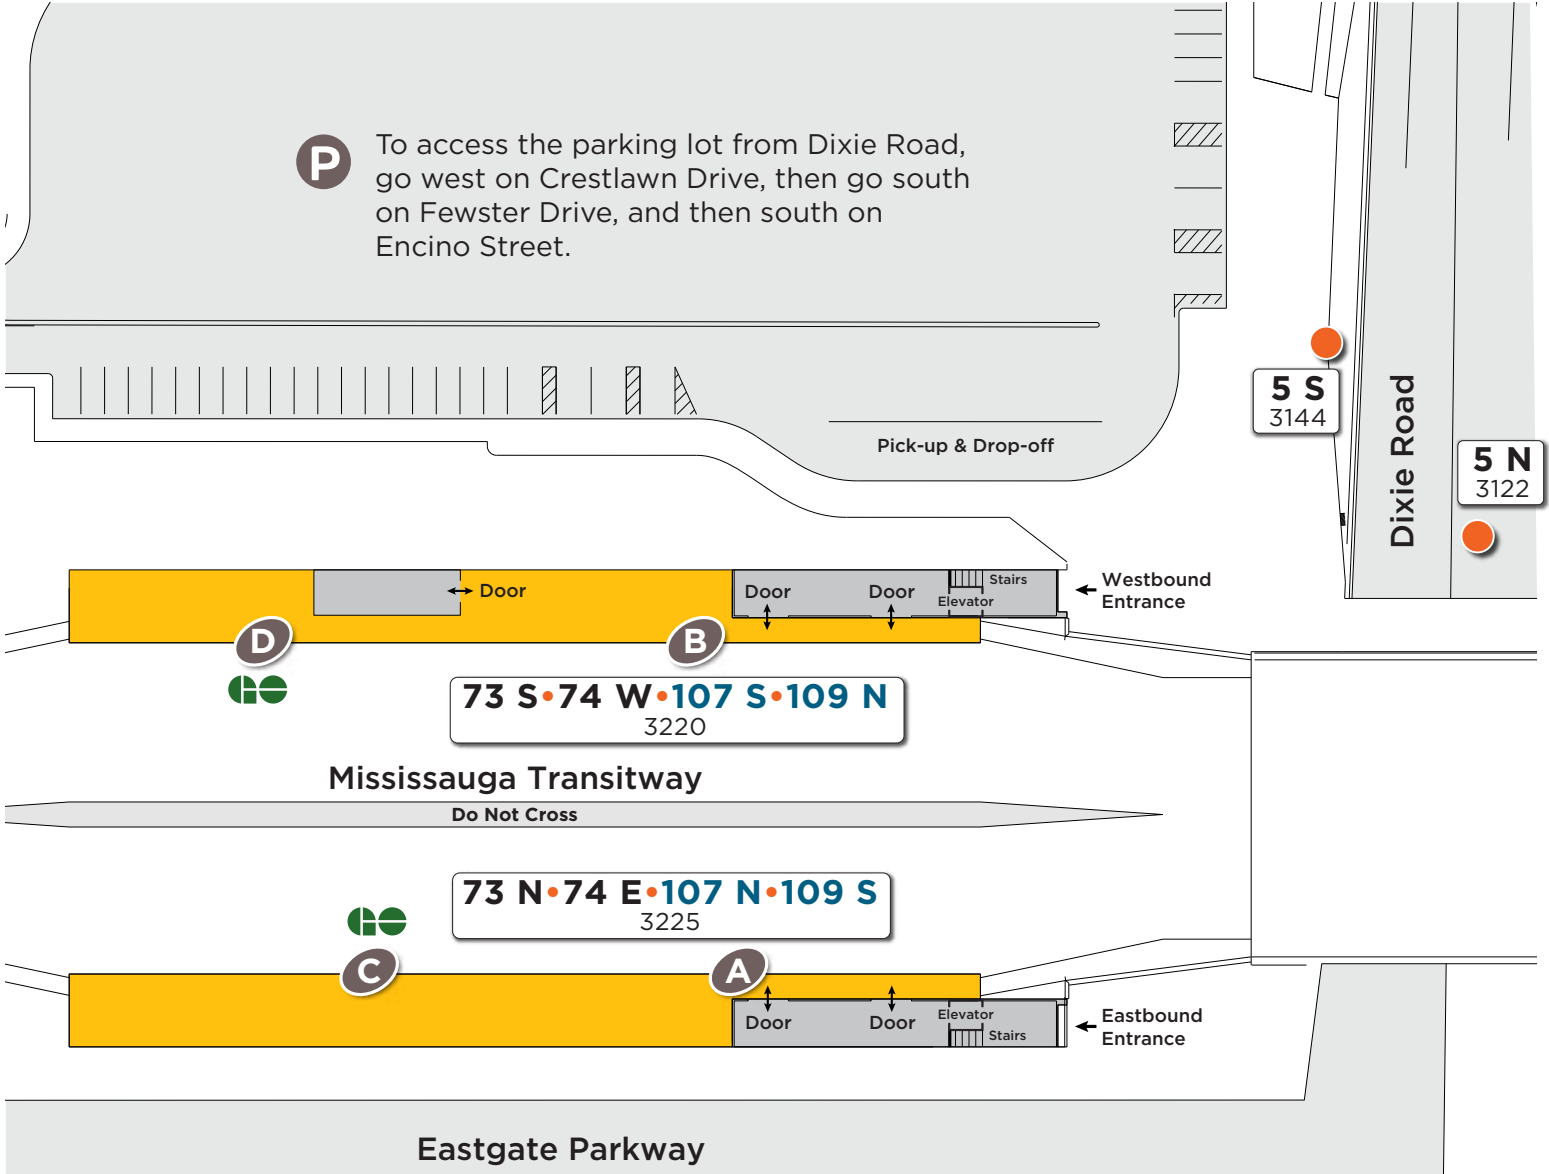

Dixie Station

P To access the parking lot from Dixie Road, go west on Crestlawn Drive, then go south on Fewster Drive, and then south on Encino Street.

Map not to scale

Legend

Route # **74 E**
Bus stop # 3225

Route # **109 S**
Bus stop # 3225

Platform Letter

Platform 
Enclosed Area 

 Bus Stop Marker

Effective: September 6, 2021