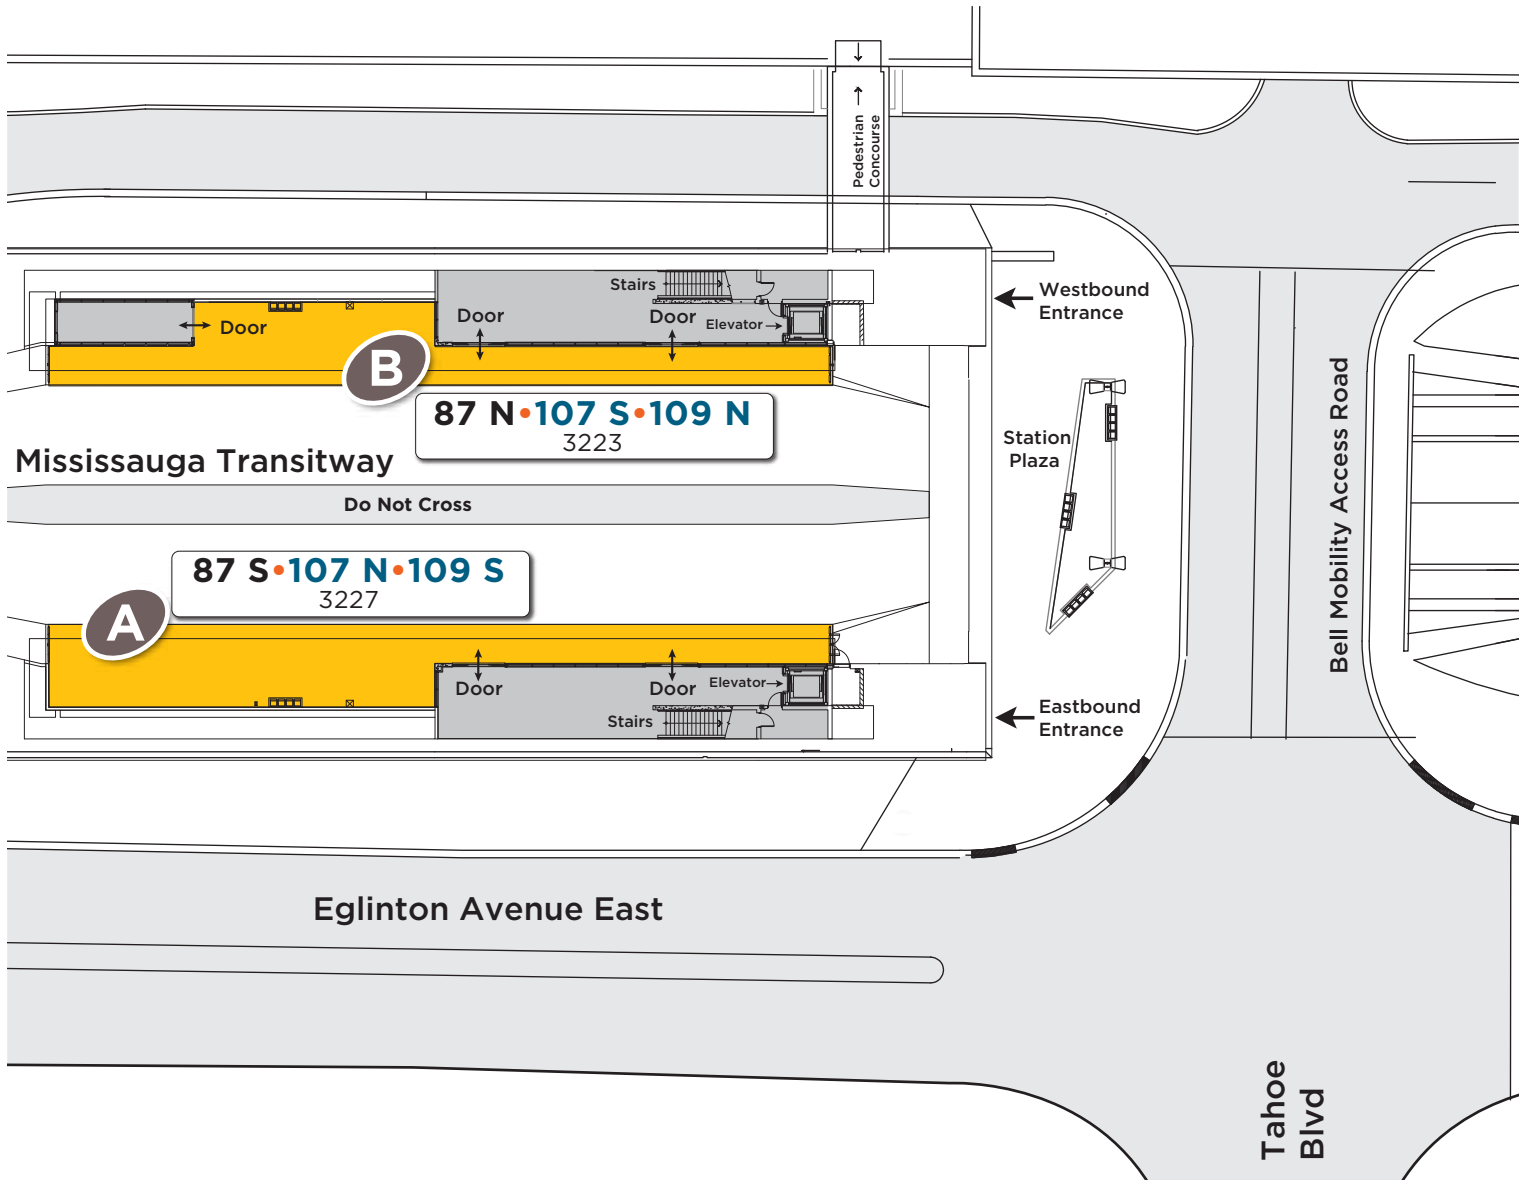

Etobicoke Creek Station

Map not to scale

Legend

Route # **87 N**
Bus stop # 3223

Route # **109 S**
Bus stop # 3227

Platform Letter

Platform

Enclosed Area