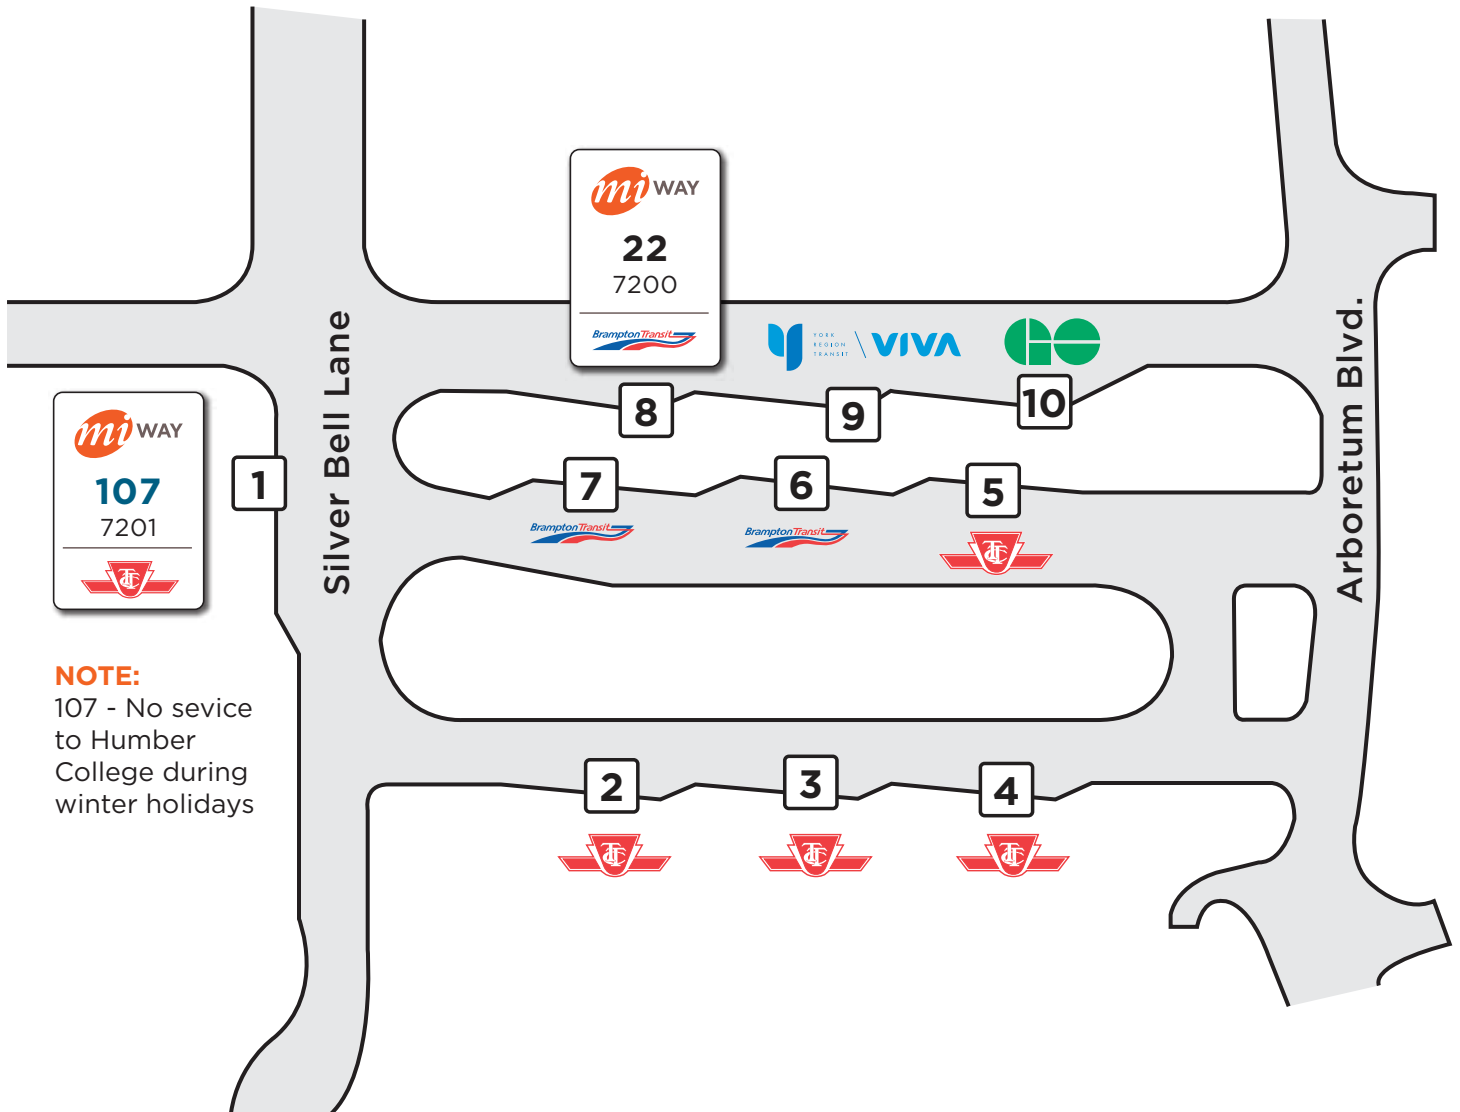

# Humber College

**NOTE:**  
107 - No service to Humber College during winter holidays

Map not to scale

## Legend

Route # — **22**  
Bus stop # — 7200

Platform Number **8**

Effective: September 6, 2021