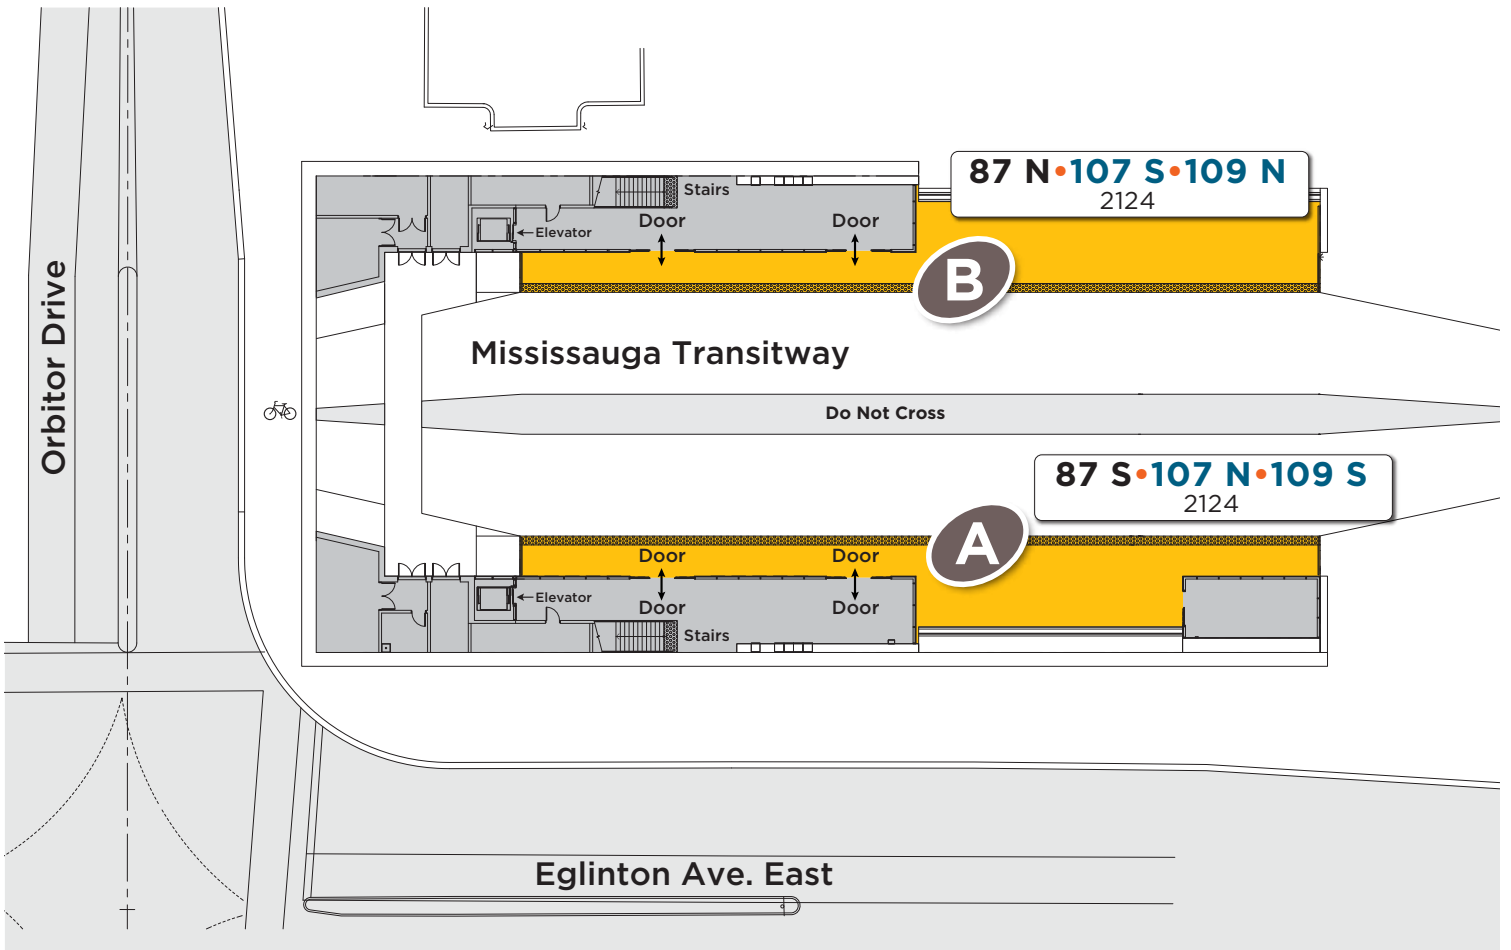

Orbitor Station

Map not to scale

Legend

Route # — **109 S**
 Bus stop # — **2044**

Platform Letter

Platform

Enclosed Area

Effective: September 6, 2021