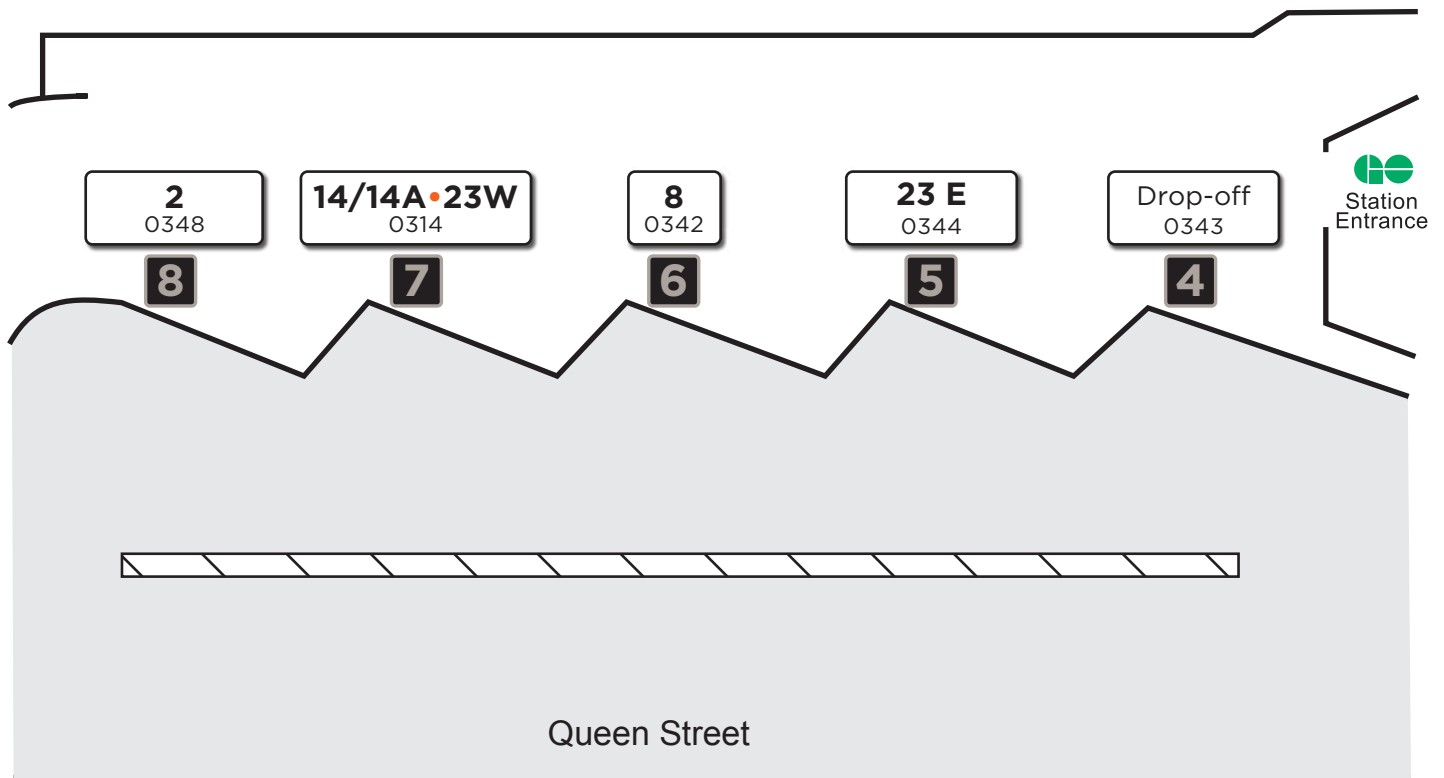

Port Credit GO

Map not to scale

Legend

Route # — **8**
Bus stop # — 0342

Platform Number

Effective: September 6, 2021