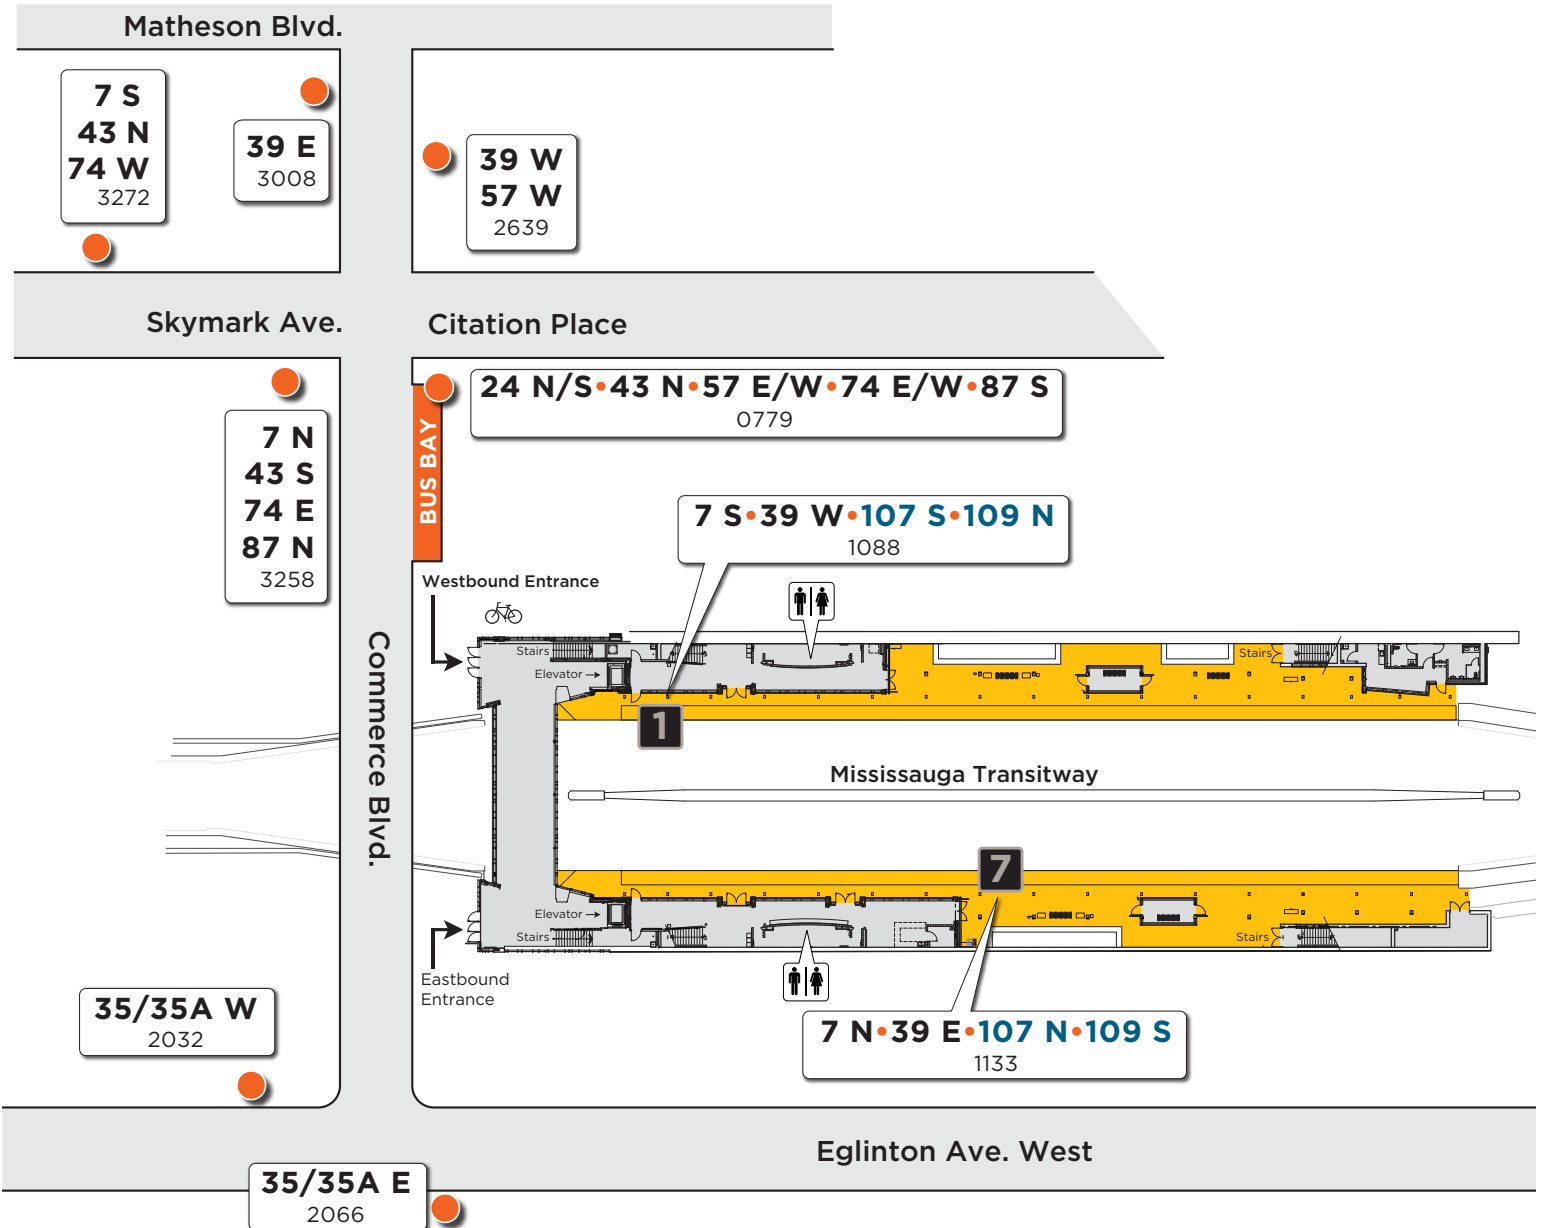

# Renforth Station

Map not to scale

## Legend

Route # — **87 N**  
Bus stop # — 3258

Route # — **109 S**  
Bus stop # — 1133

Platform Number

Platform   
Enclosed Area

Bus Stop Marker

Effective: September 6, 2021