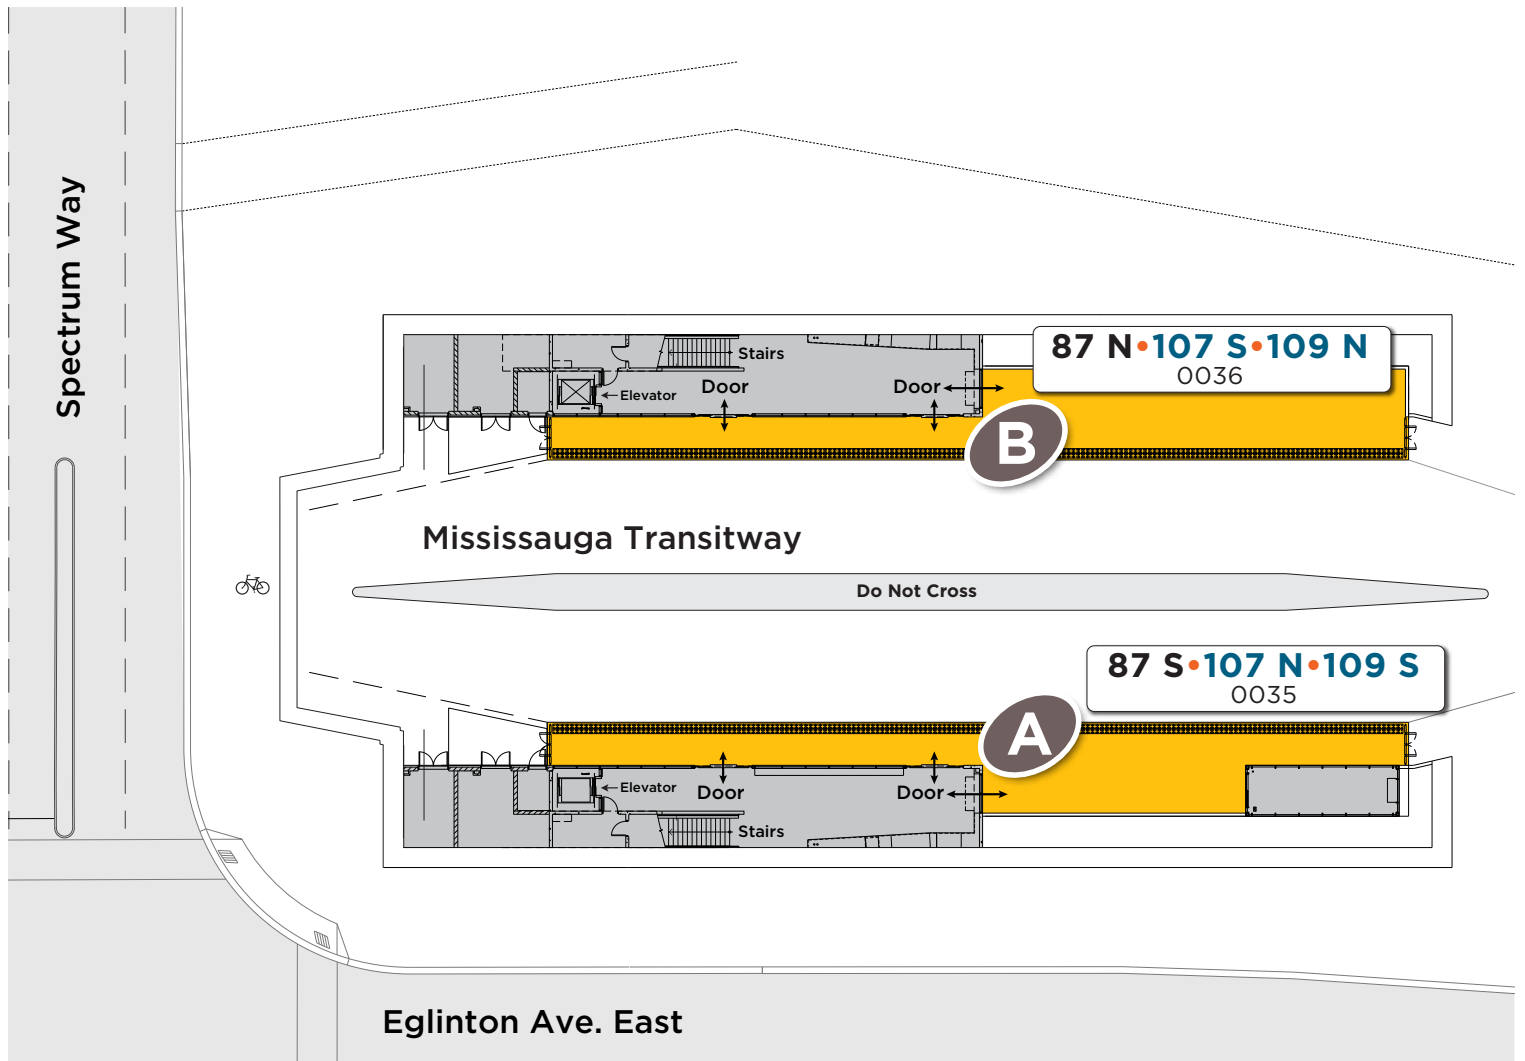

# Spectrum Station

Map not to scale

## Legend

Route # — **109 S**  
 Bus stop # — 0035

Platform Letter

Platform

Enclosed Area

Effective: September 6, 2021