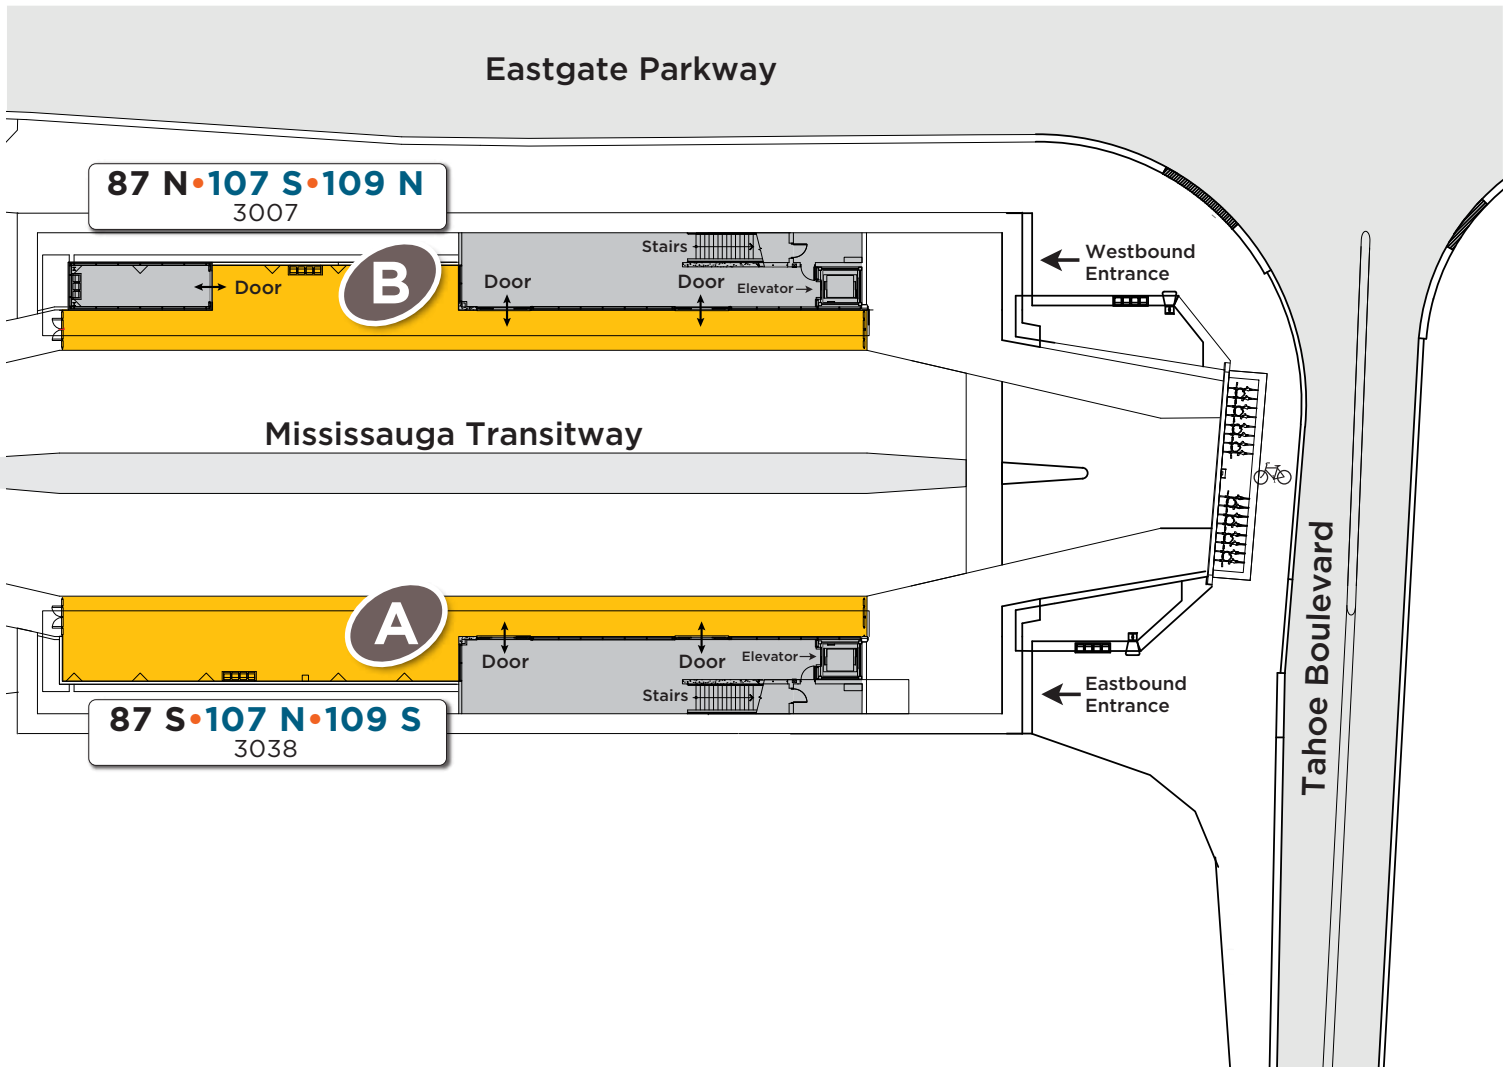

Tahoe Station

Map not to scale

Legend

Route # — **109 S**
 Bus stop # — 3038

Platform Letter

Platform

Enclosed Area

Effective: September 6, 2021