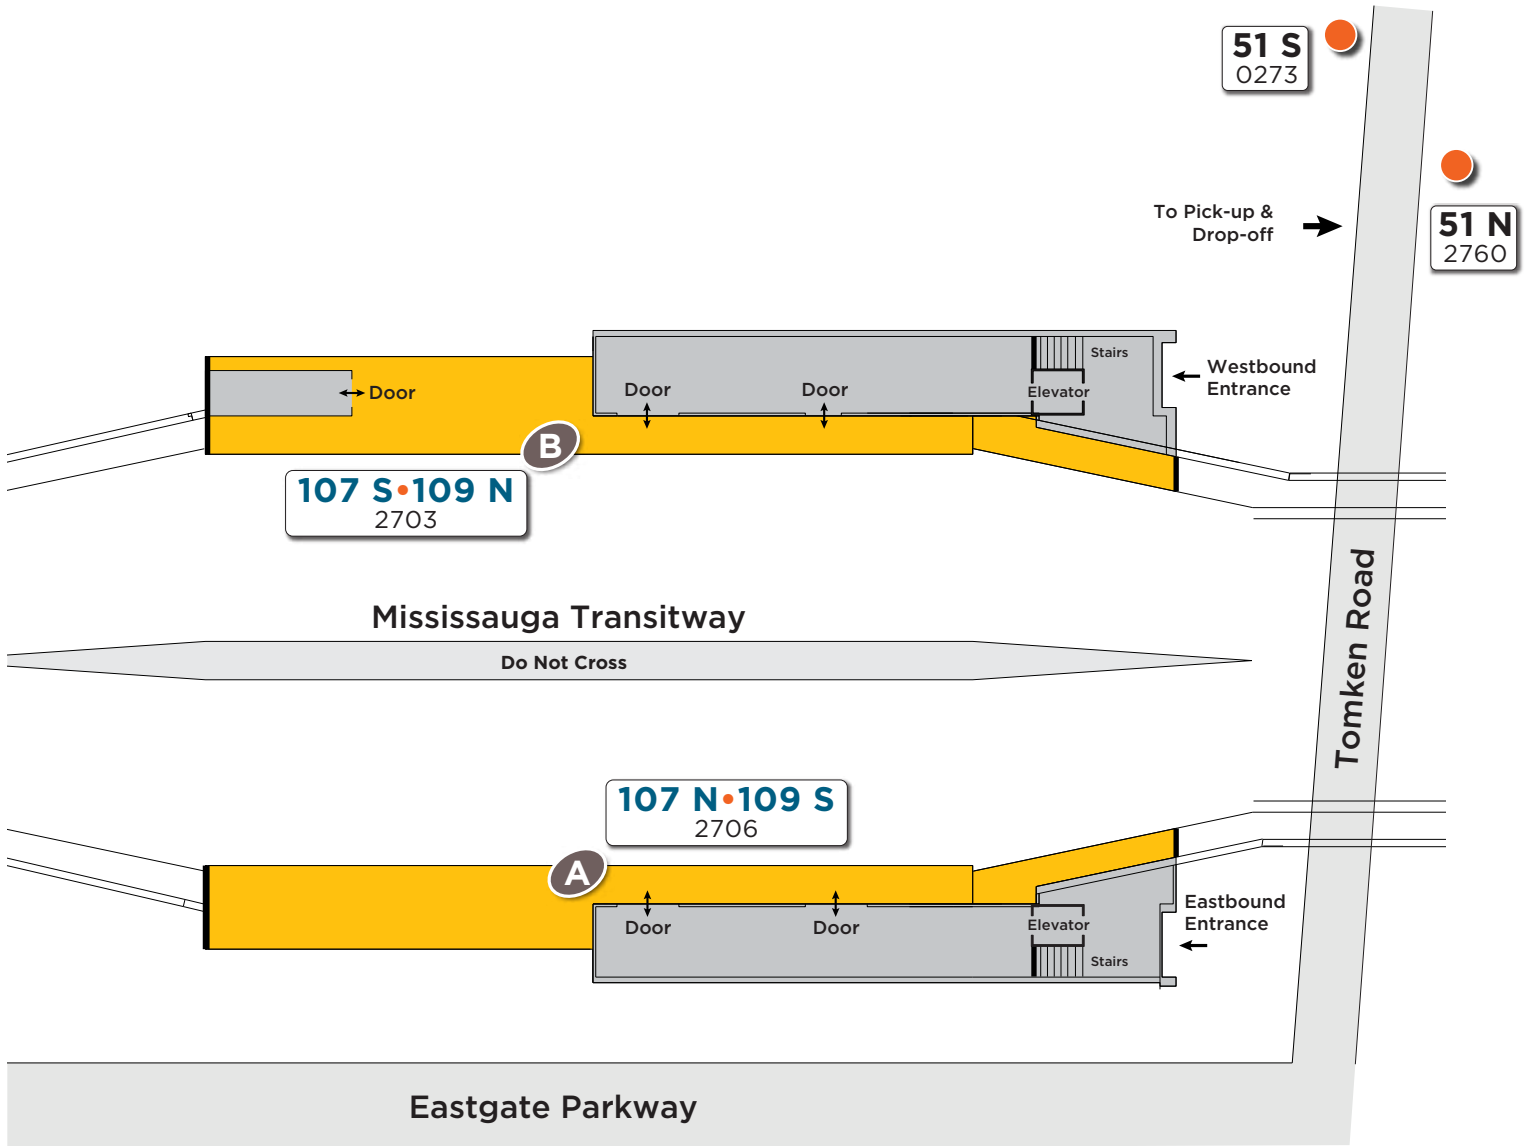

Tomken Station

Map not to scale

Legend

Route # — **109 S**
Bus stop # — 2706

Platform Letter

Platform

Enclosed Area

Effective: September 6, 2021