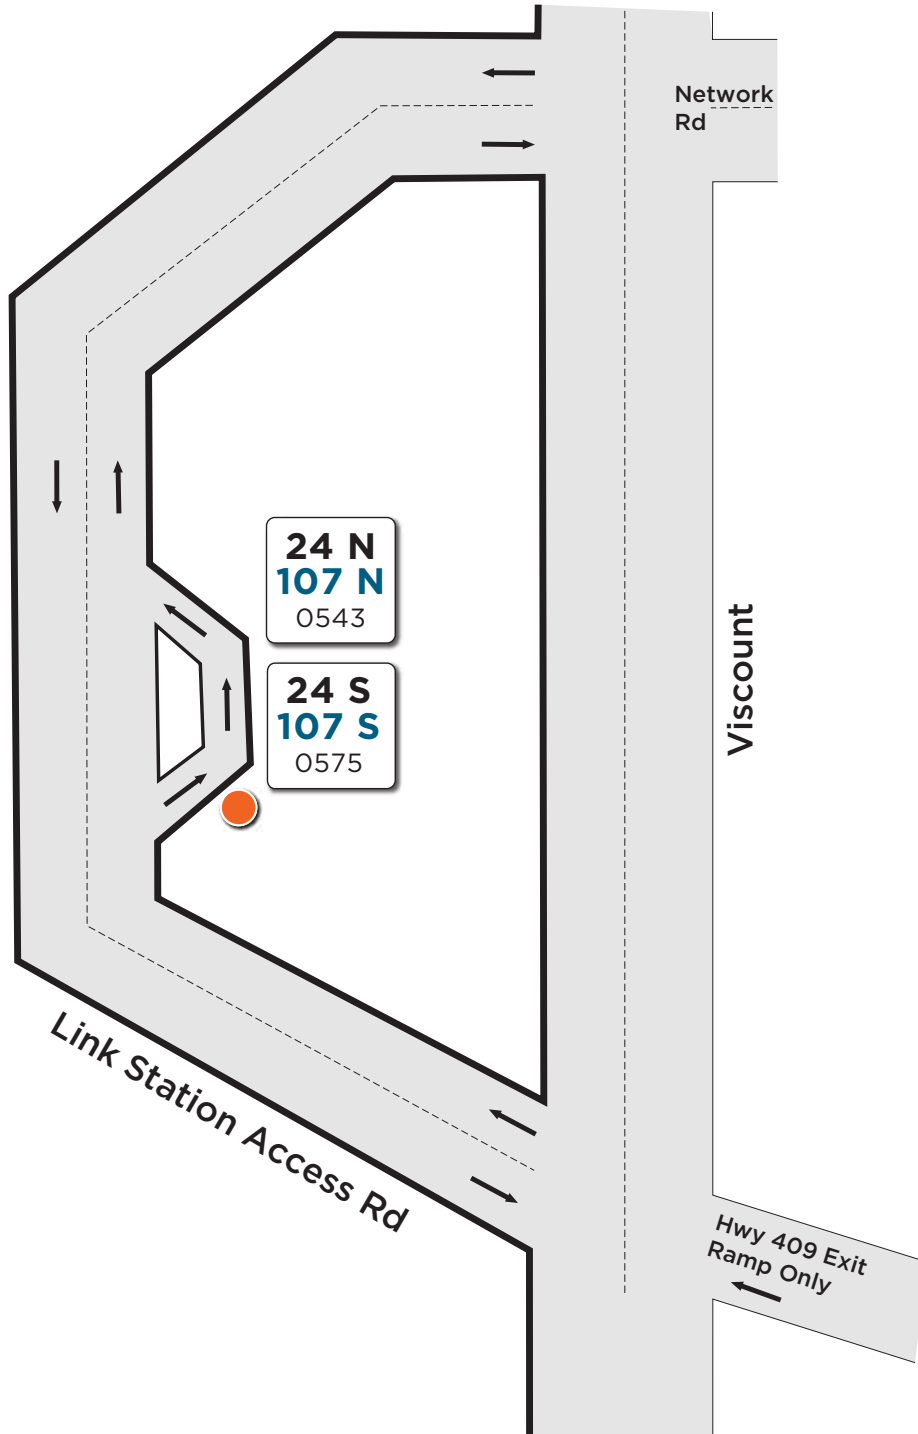

Viscount Station

Map not to scale

Legend

Route # — **24 N**
Bus stop # — 0543

Route # — **107 S**
Bus stop # — 0575

Bus Stop Marker

Effective: September 6, 2021