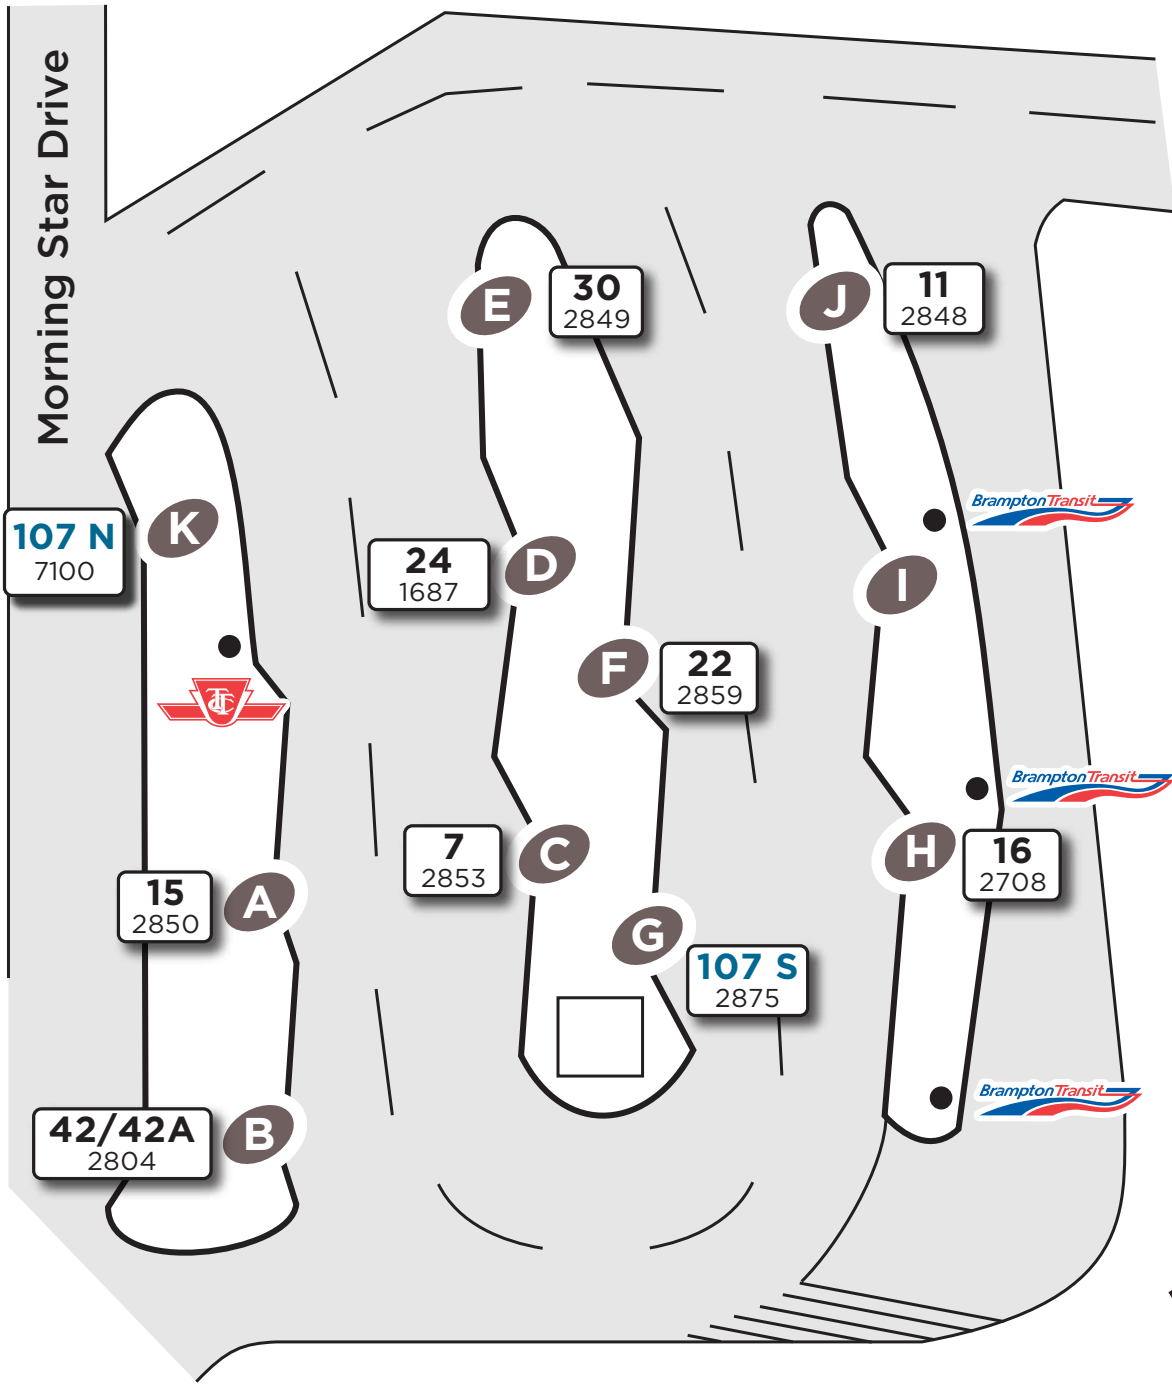

Westwood Square

Map not to scale

Legend

Route # — **30**
Bus stop # — 2849

Route # — **107 S**
Bus stop # — 2875

Platform Letter

Effective: September 6, 2021