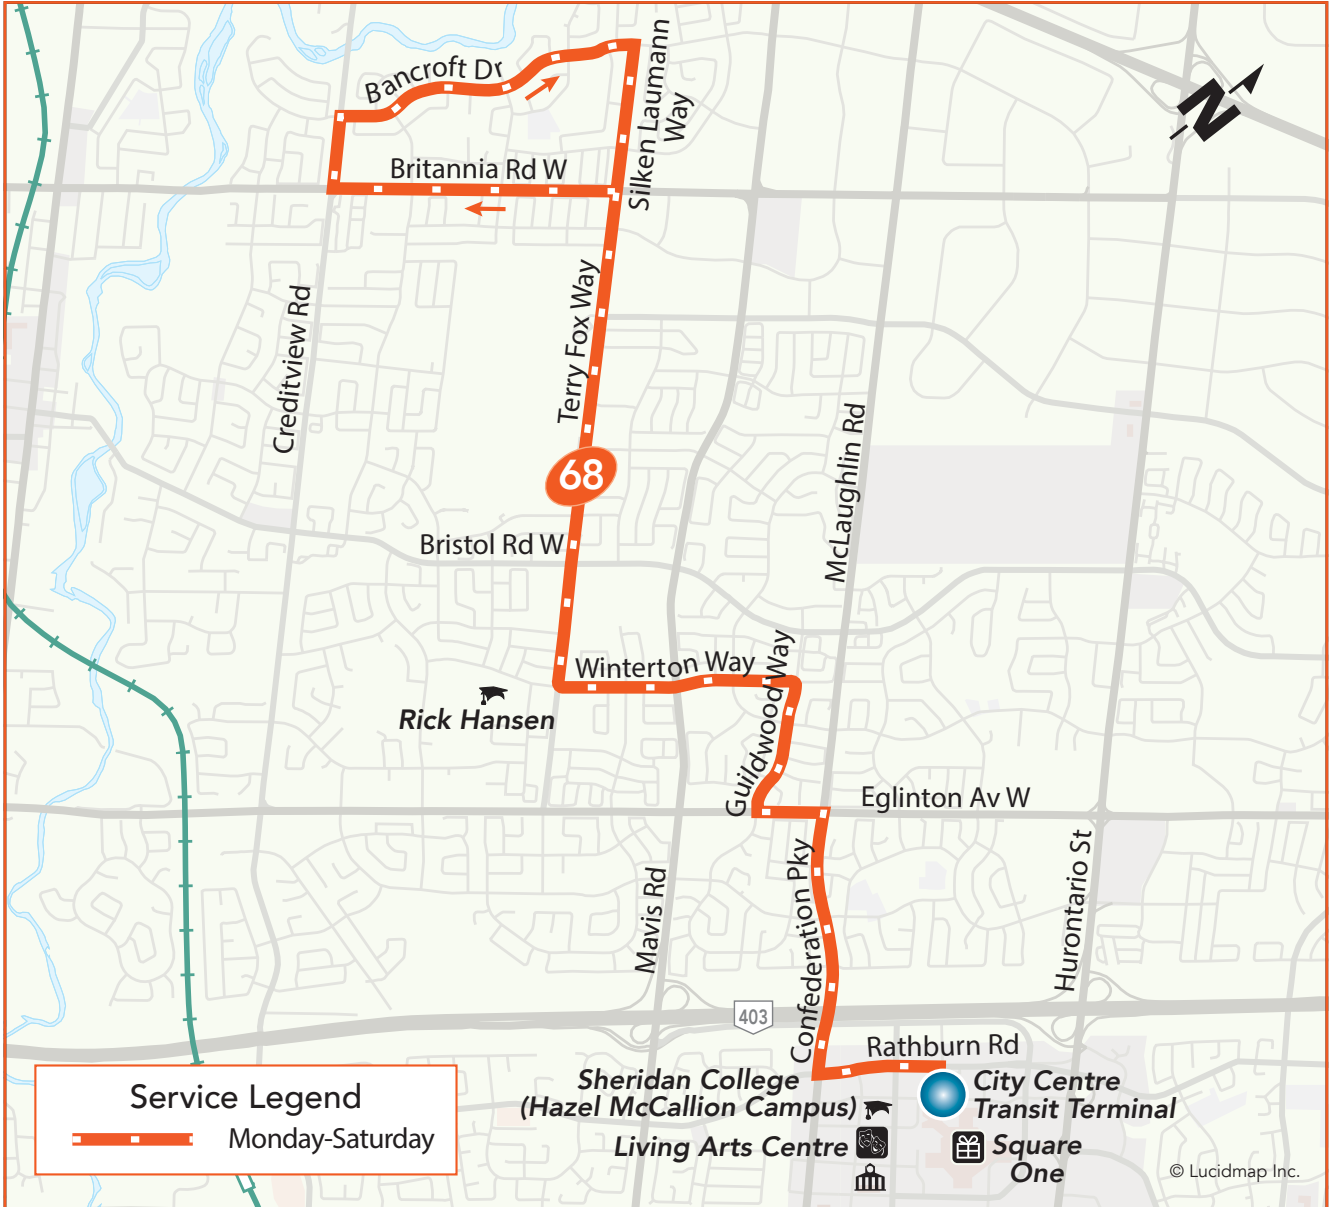

68

Terry Fox

Local Route
Monday to Sunday

Northbound to Bancroft Dr
Southbound to City Centre Transit Terminal

Legend

- | | | |
|------------------------------------|--------------------|------------------|
| Terminal | TTC Subway Station | Library |
| Transitway Station | GO Train Station | Community Centre |
| High School, University or College | Hospital | Shopping Centre |