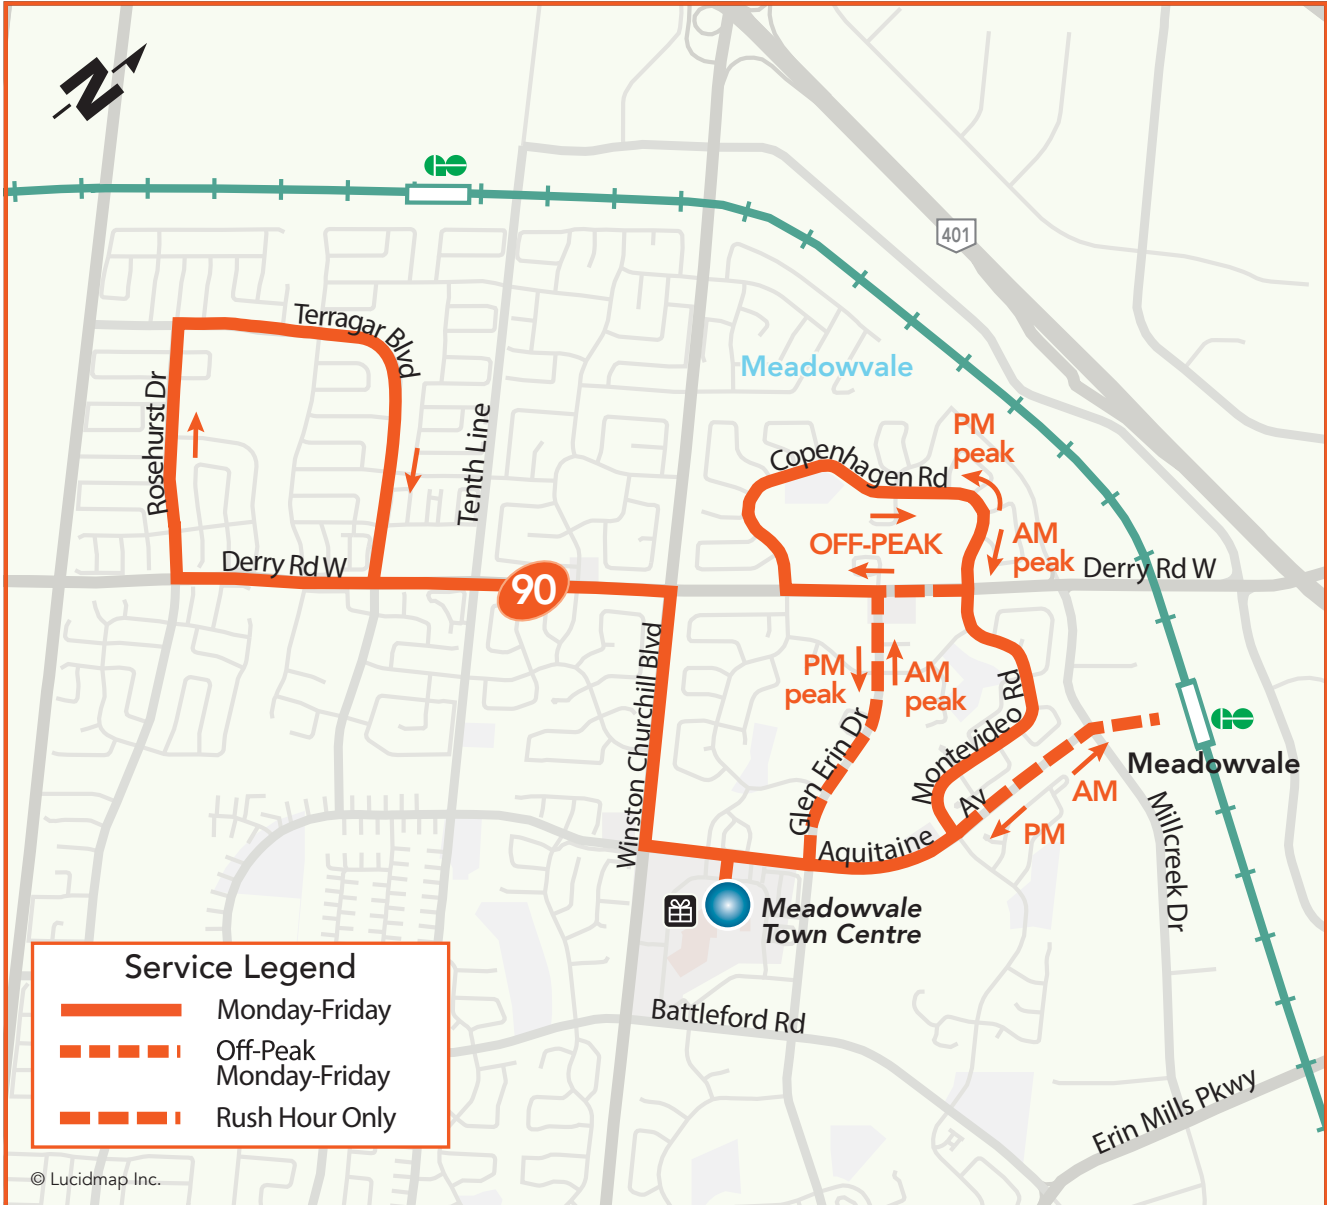

90

Terragar-Copenhagen Loop

Local Route
Monday to Saturday

AM Trips to Meadowvale GO Station
PM Trips to Terragar Blvd

Legend

- | | | |
|------------------------------------|--------------------|------------------|
| Terminal | TTC Subway Station | Library |
| Transitway Station | GO Train Station | Community Centre |
| High School, University or College | Hospital | Shopping Centre |