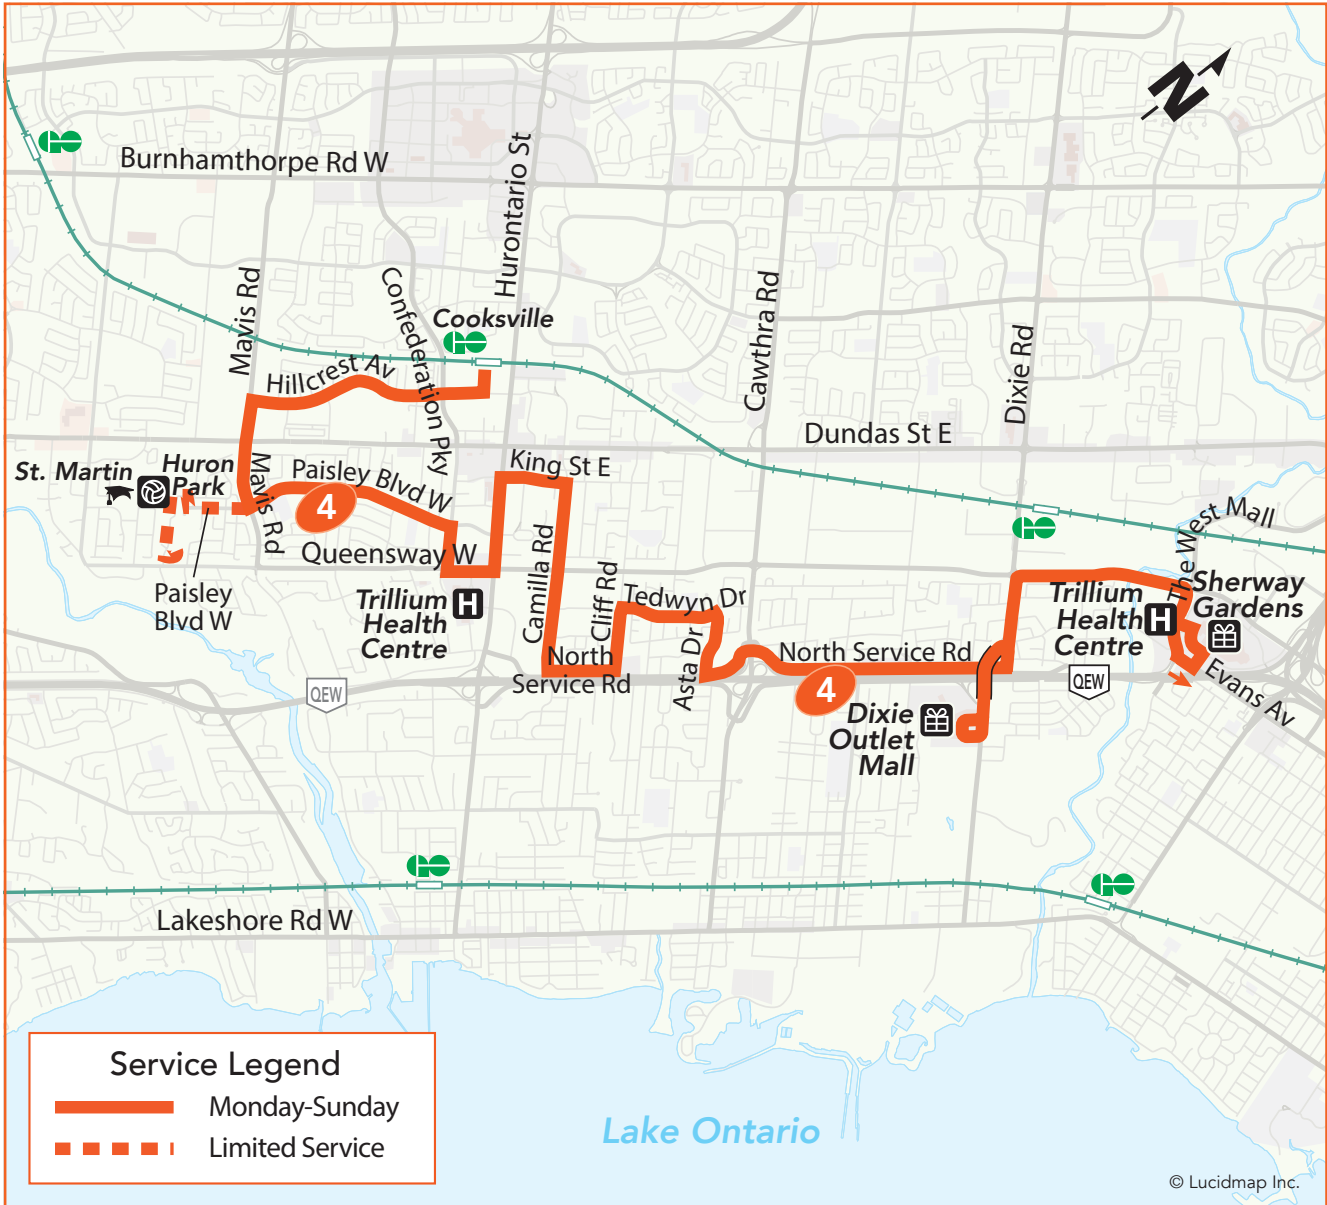

4

Sherway Gardens

Local Route
Monday to Sunday

Eastbound to Sherway Gardens
Westbound to Cooksville GO Station

Legend

- | | | |
|------------------------------------|--------------------|------------------|
| Terminal | TTC Subway Station | Library |
| Transitway Station | GO Train Station | Community Centre |
| High School, University or College | Hospital | Shopping Centre |