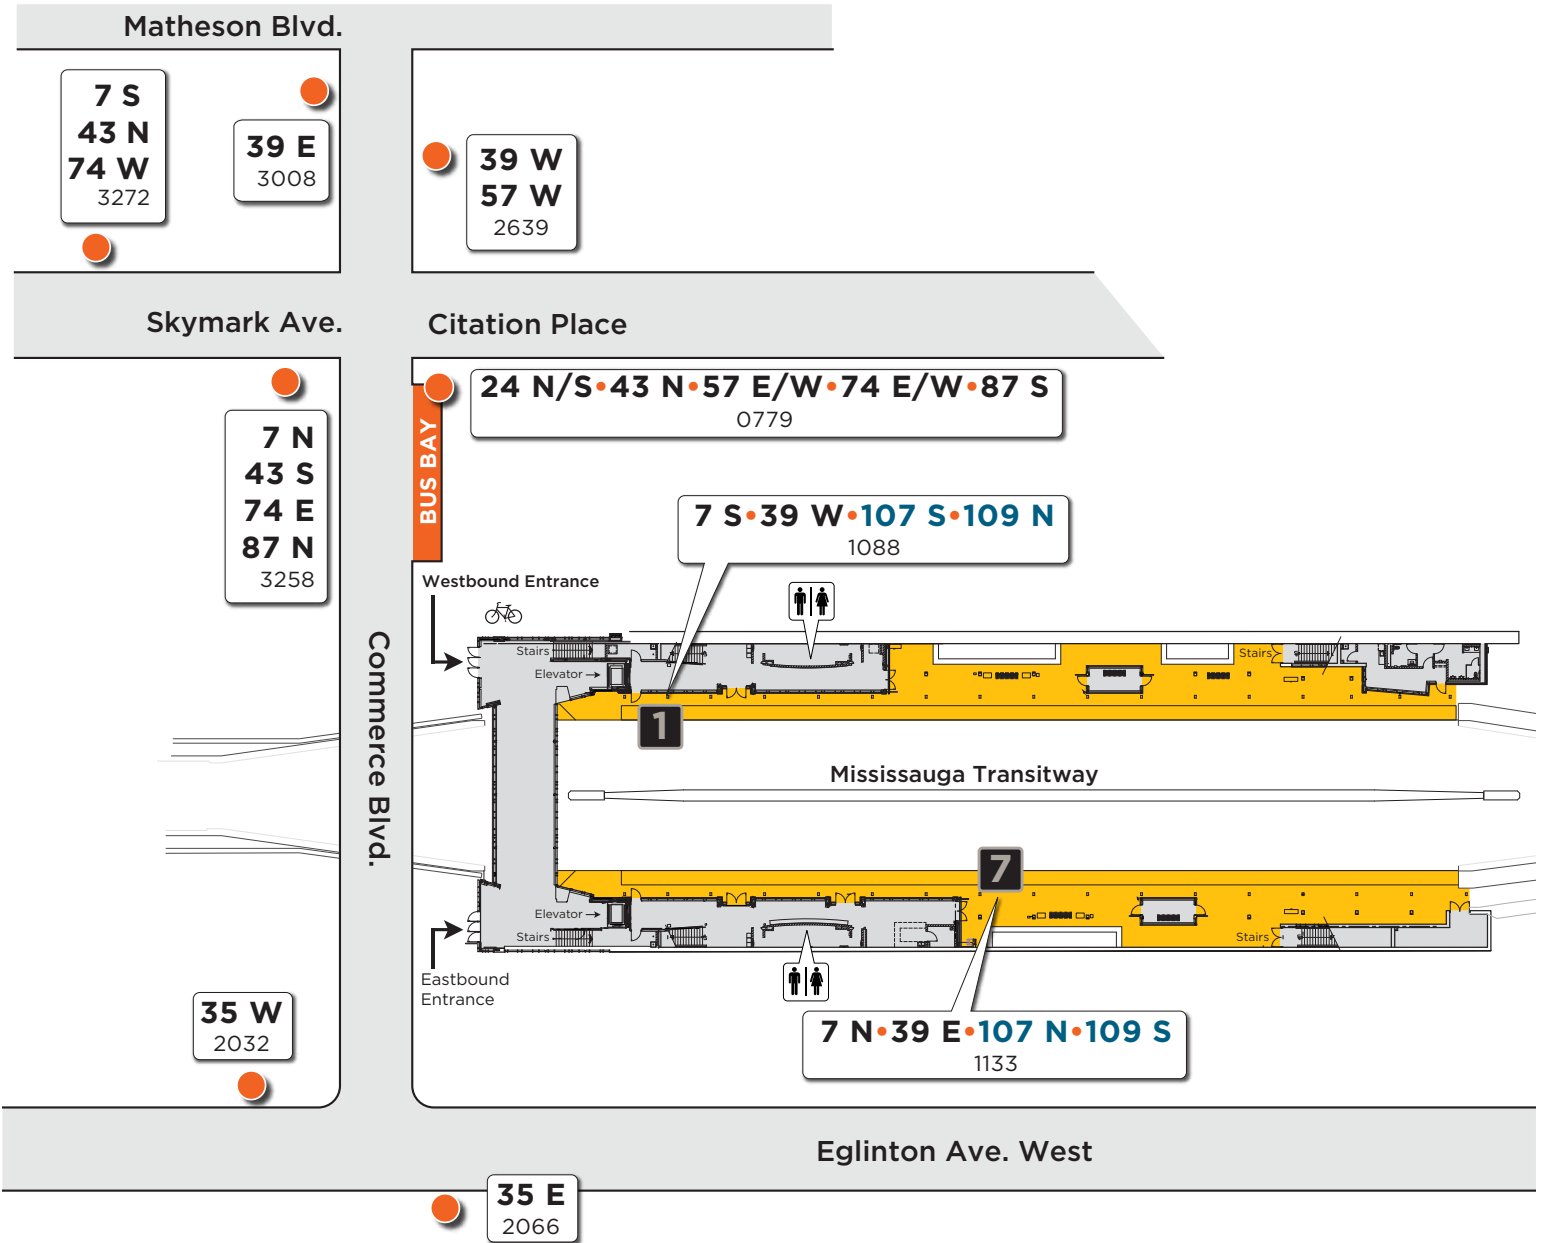

Renforth Station

Map not to scale

Legend

Route # **87 N**
Bus stop # 3258

Route # **109 S**
Bus stop # 1133

Platform Number

Platform
Enclosed Area

Bus Stop Marker