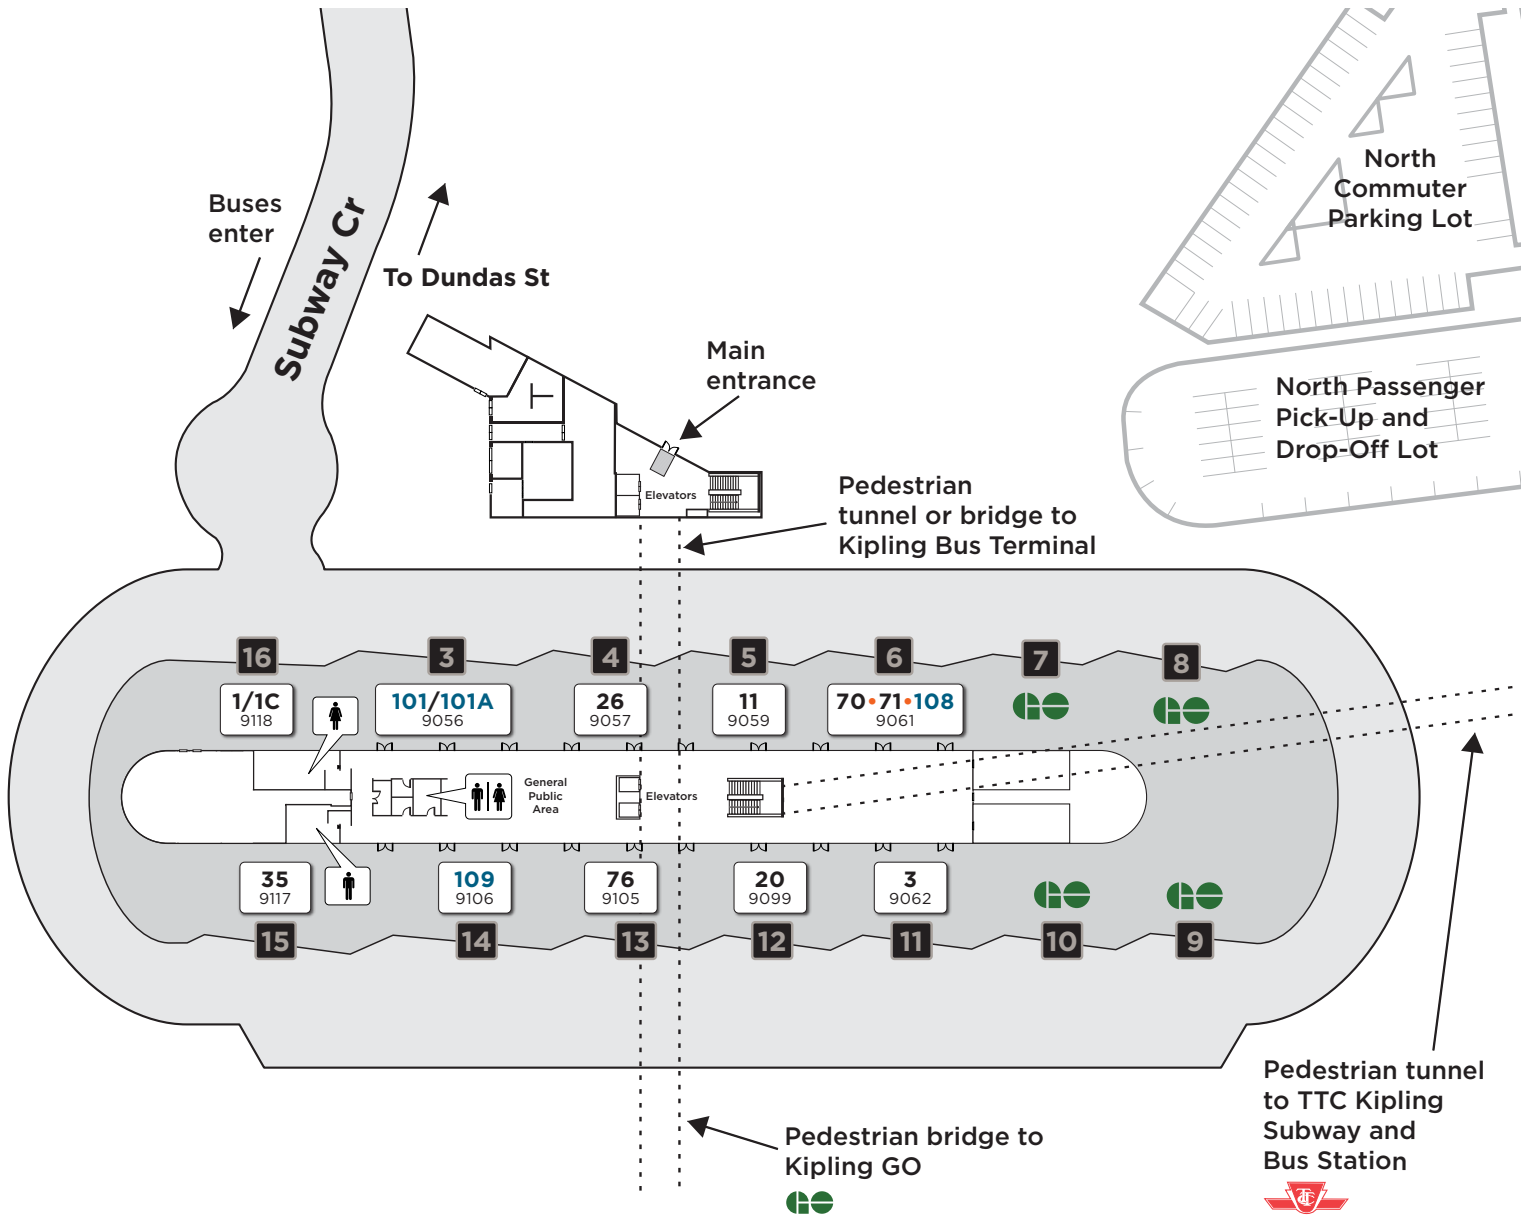

Kipling Bus Terminal

Map not to scale

Legend

	Route # 1/1C Bus stop # 9118		Route # 101/101A Bus stop # 9056	Platform Number 3
--	---	---	---	--------------------------

Effective: October 25, 2021