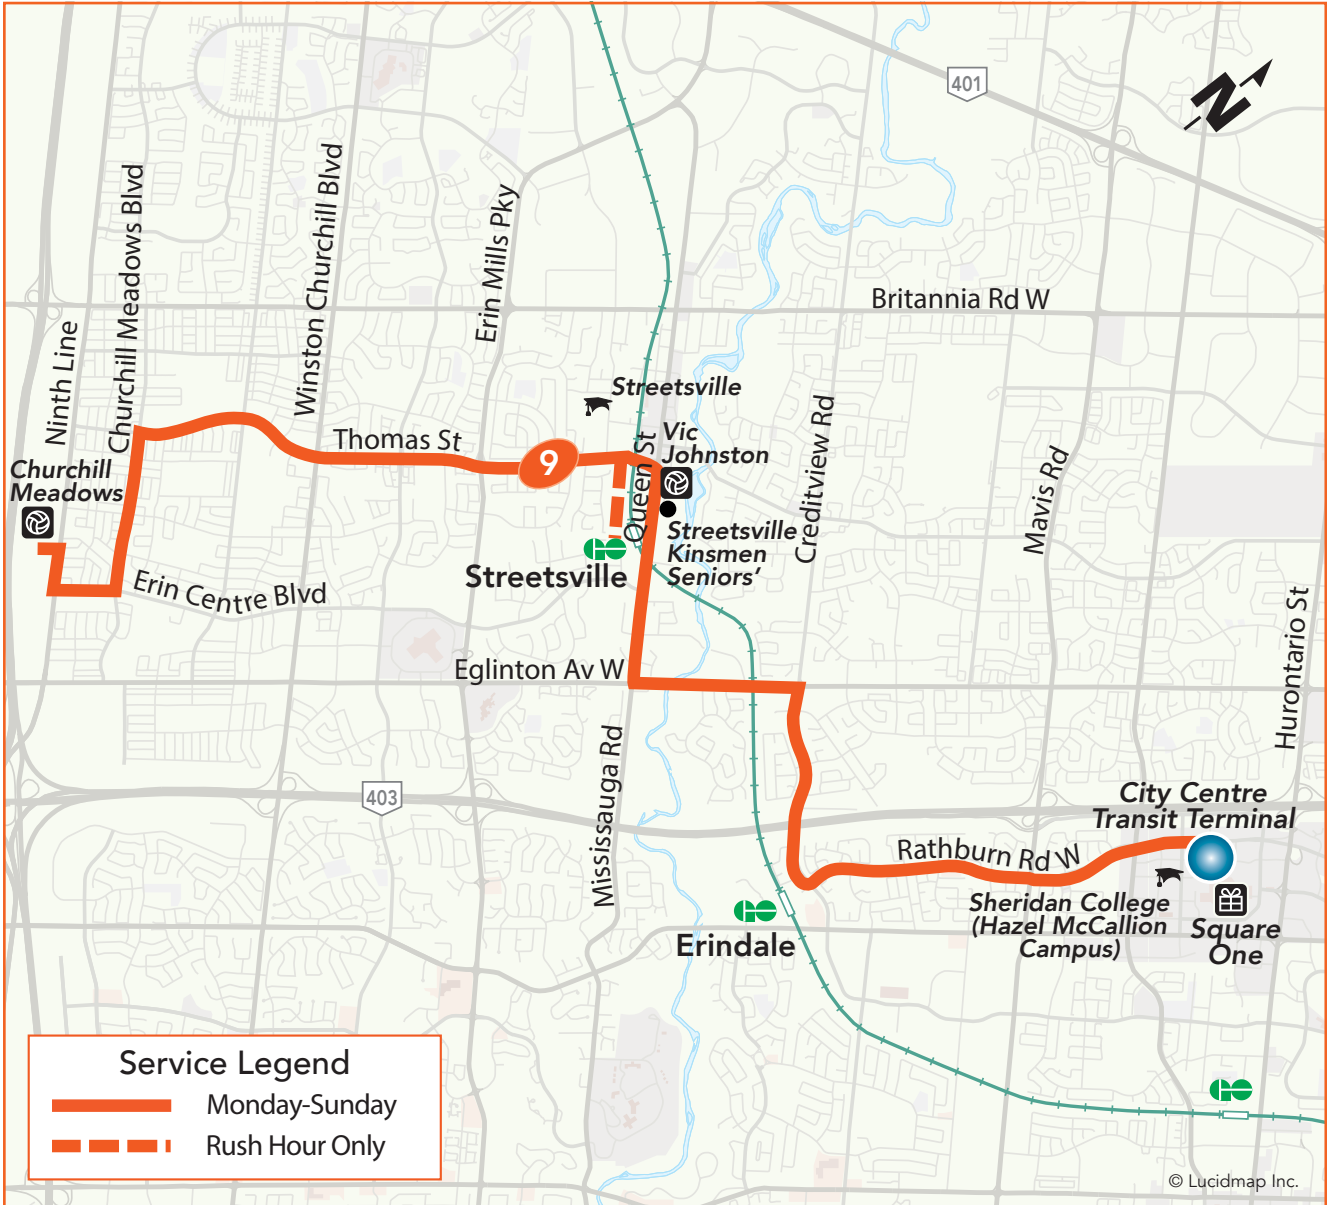

9

Rathburn-Thomas

Local Route
Monday to Sunday

Eastbound to City Centre Transit Terminal
Westbound to Churchill Meadows Community Centre

Legend

- | | | |
|------------------------------------|--------------------|------------------|
| Terminal | TTC Subway Station | Library |
| Transitway Station | GO Train Station | Community Centre |
| High School, University or College | Hospital | Shopping Centre |