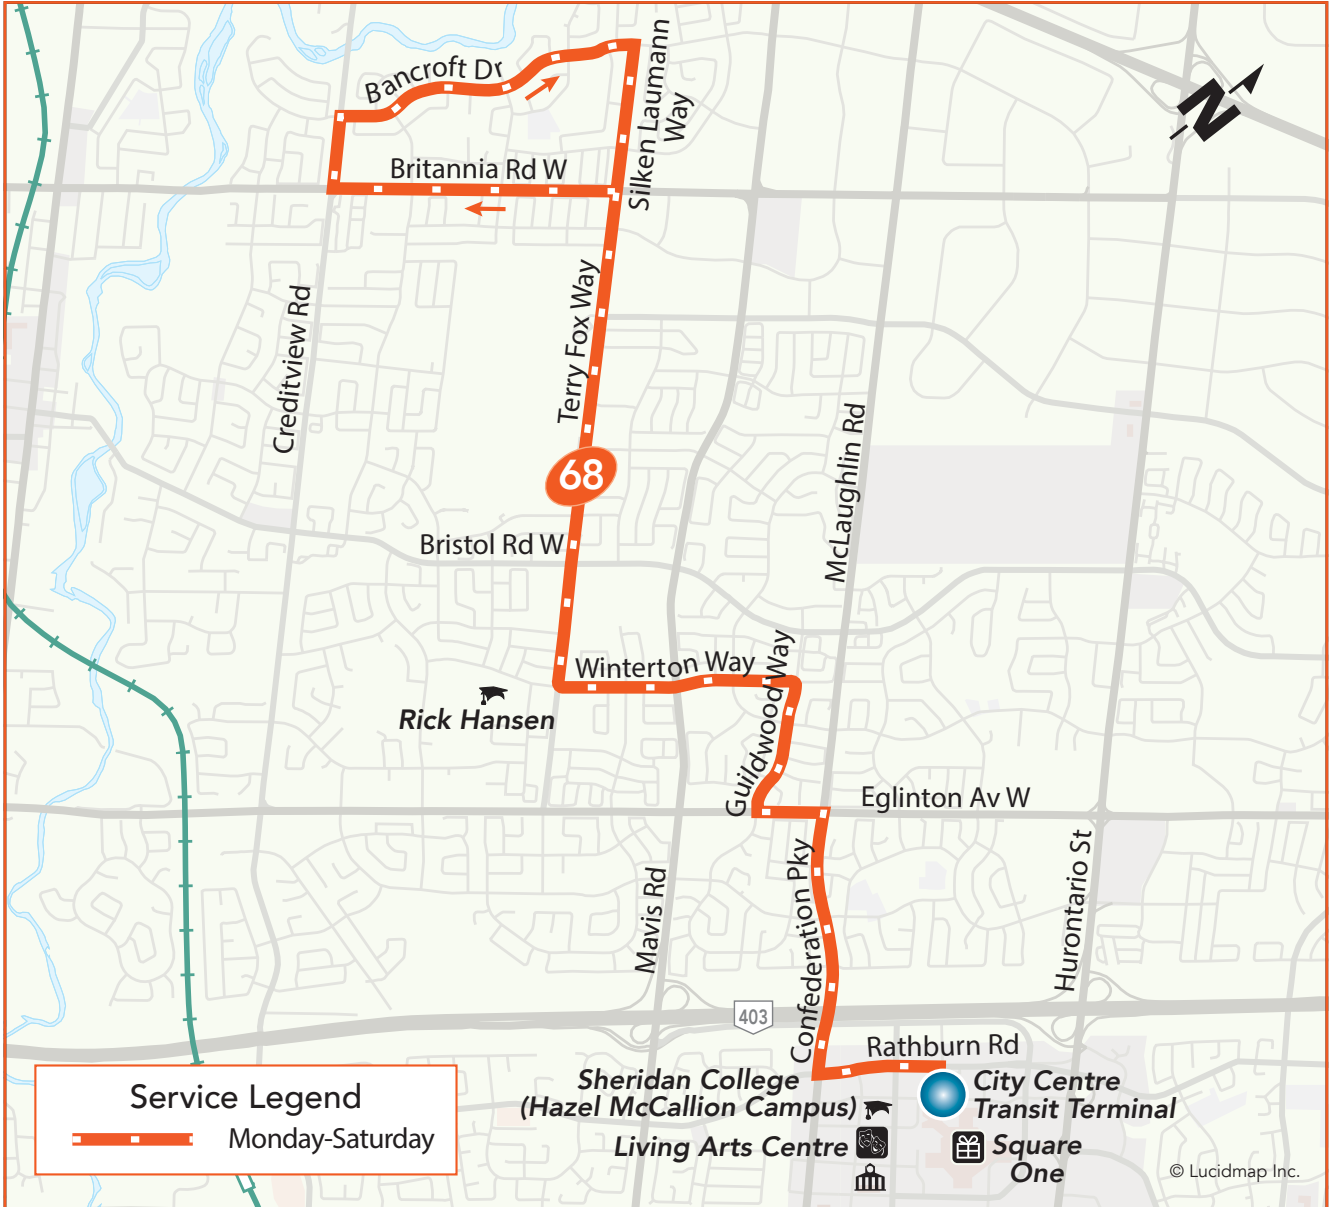

68

Terry Fox

Local Route
Monday to Saturday

Northbound to Bancroft Dr
Southbound to City Centre Transit Terminal

Legend

- | | | |
|------------------------------------|--------------------|------------------|
| Terminal | TTC Subway Station | Library |
| Transitway Station | GO Train Station | Community Centre |
| High School, University or College | Hospital | Shopping Centre |