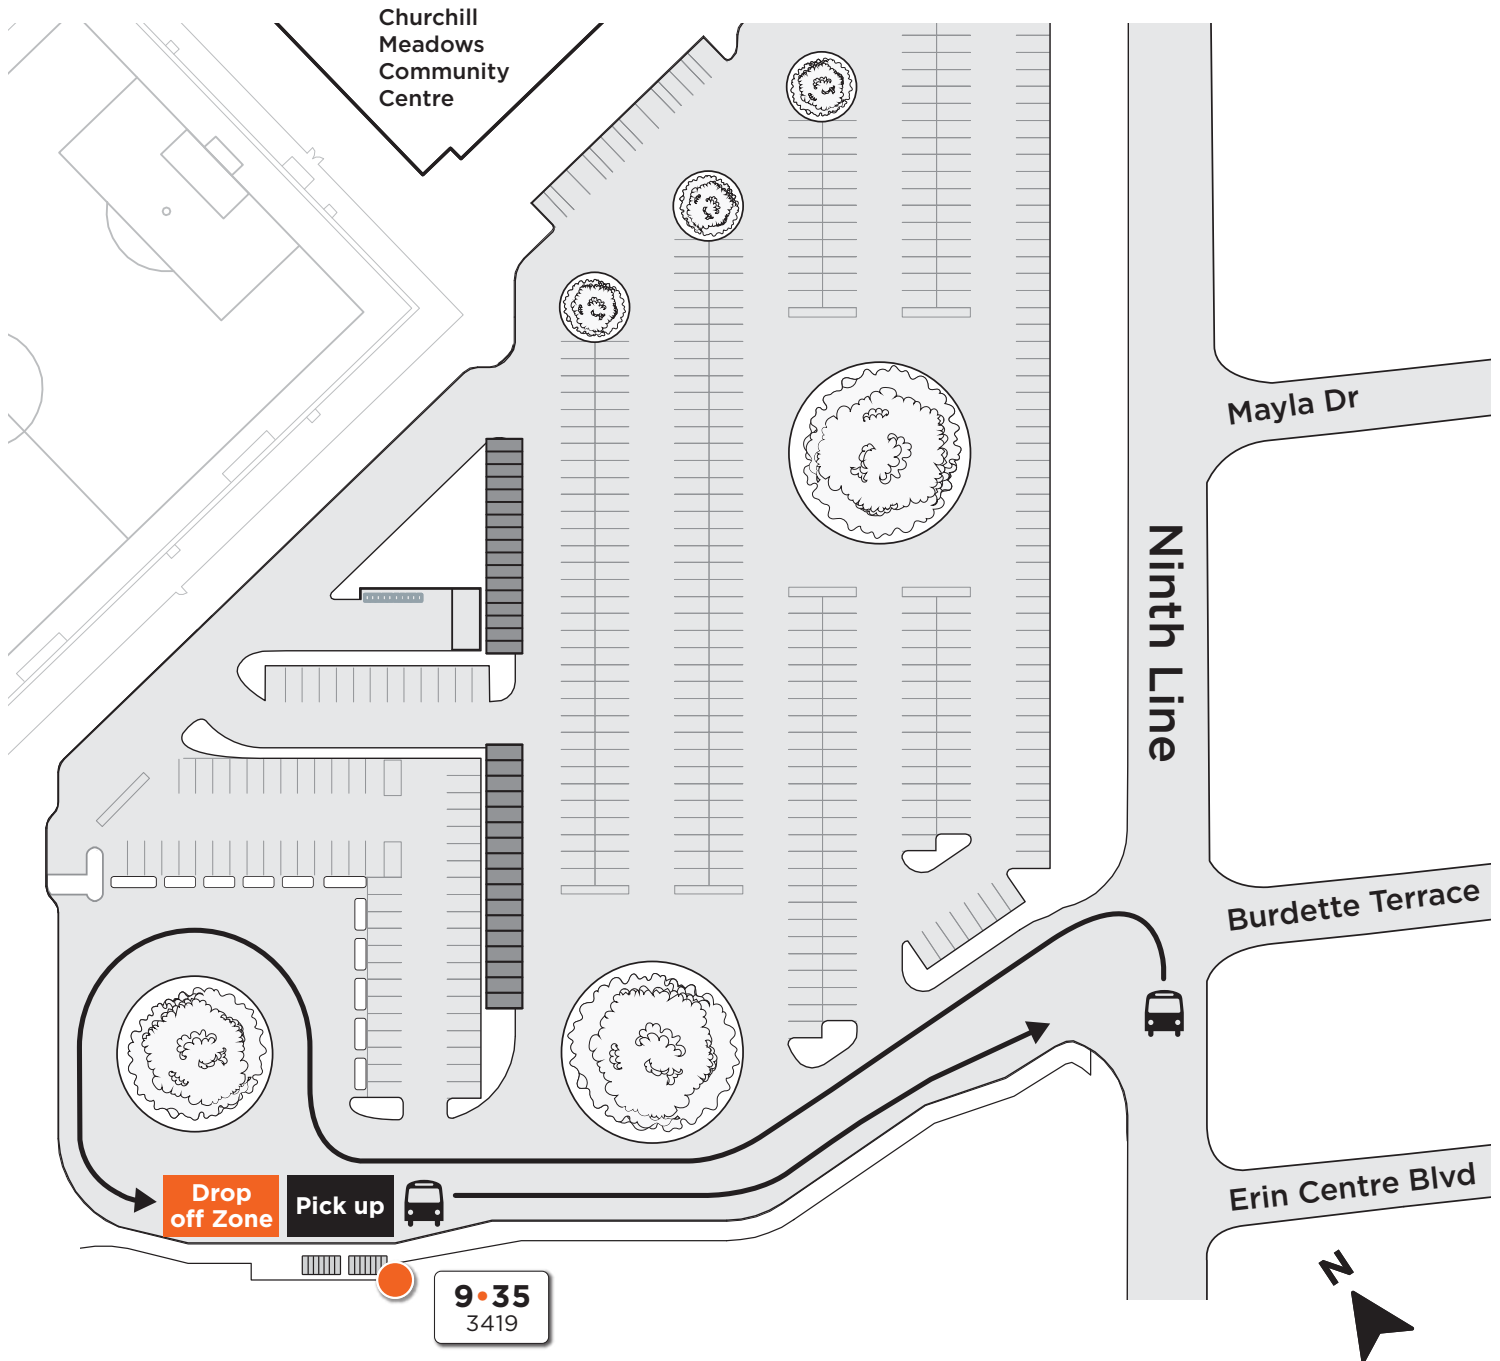

# Churchill Meadows Community Centre

Map not to scale

## Legend

Route # — **35**  
Bus stop # — 3419

Bus stop number

Effective: October 25, 2021