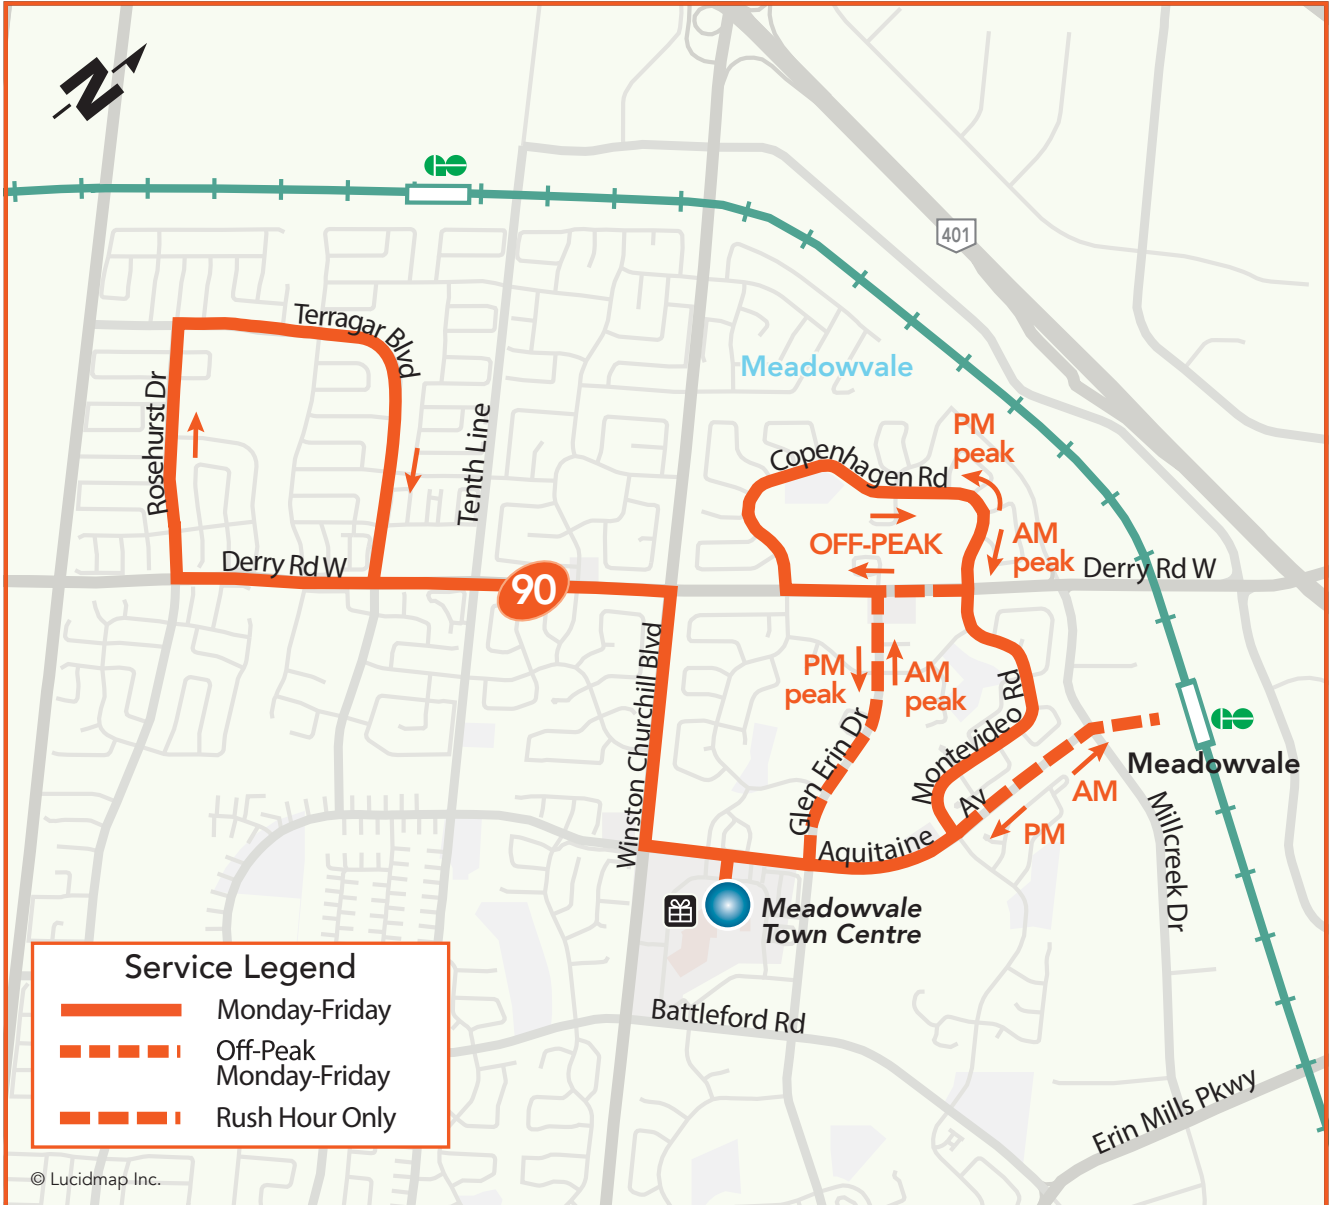

90

Terragar-Copenhagen Loop

Local Route
Monday to Friday

AM Trips to Meadowvale GO Station
PM Trips to Terragar Blvd

Legend

- | | | |
|------------------------------------|--------------------|------------------|
| Terminal | TTC Subway Station | Library |
| Transitway Station | GO Train Station | Community Centre |
| High School, University or College | Hospital | Shopping Centre |