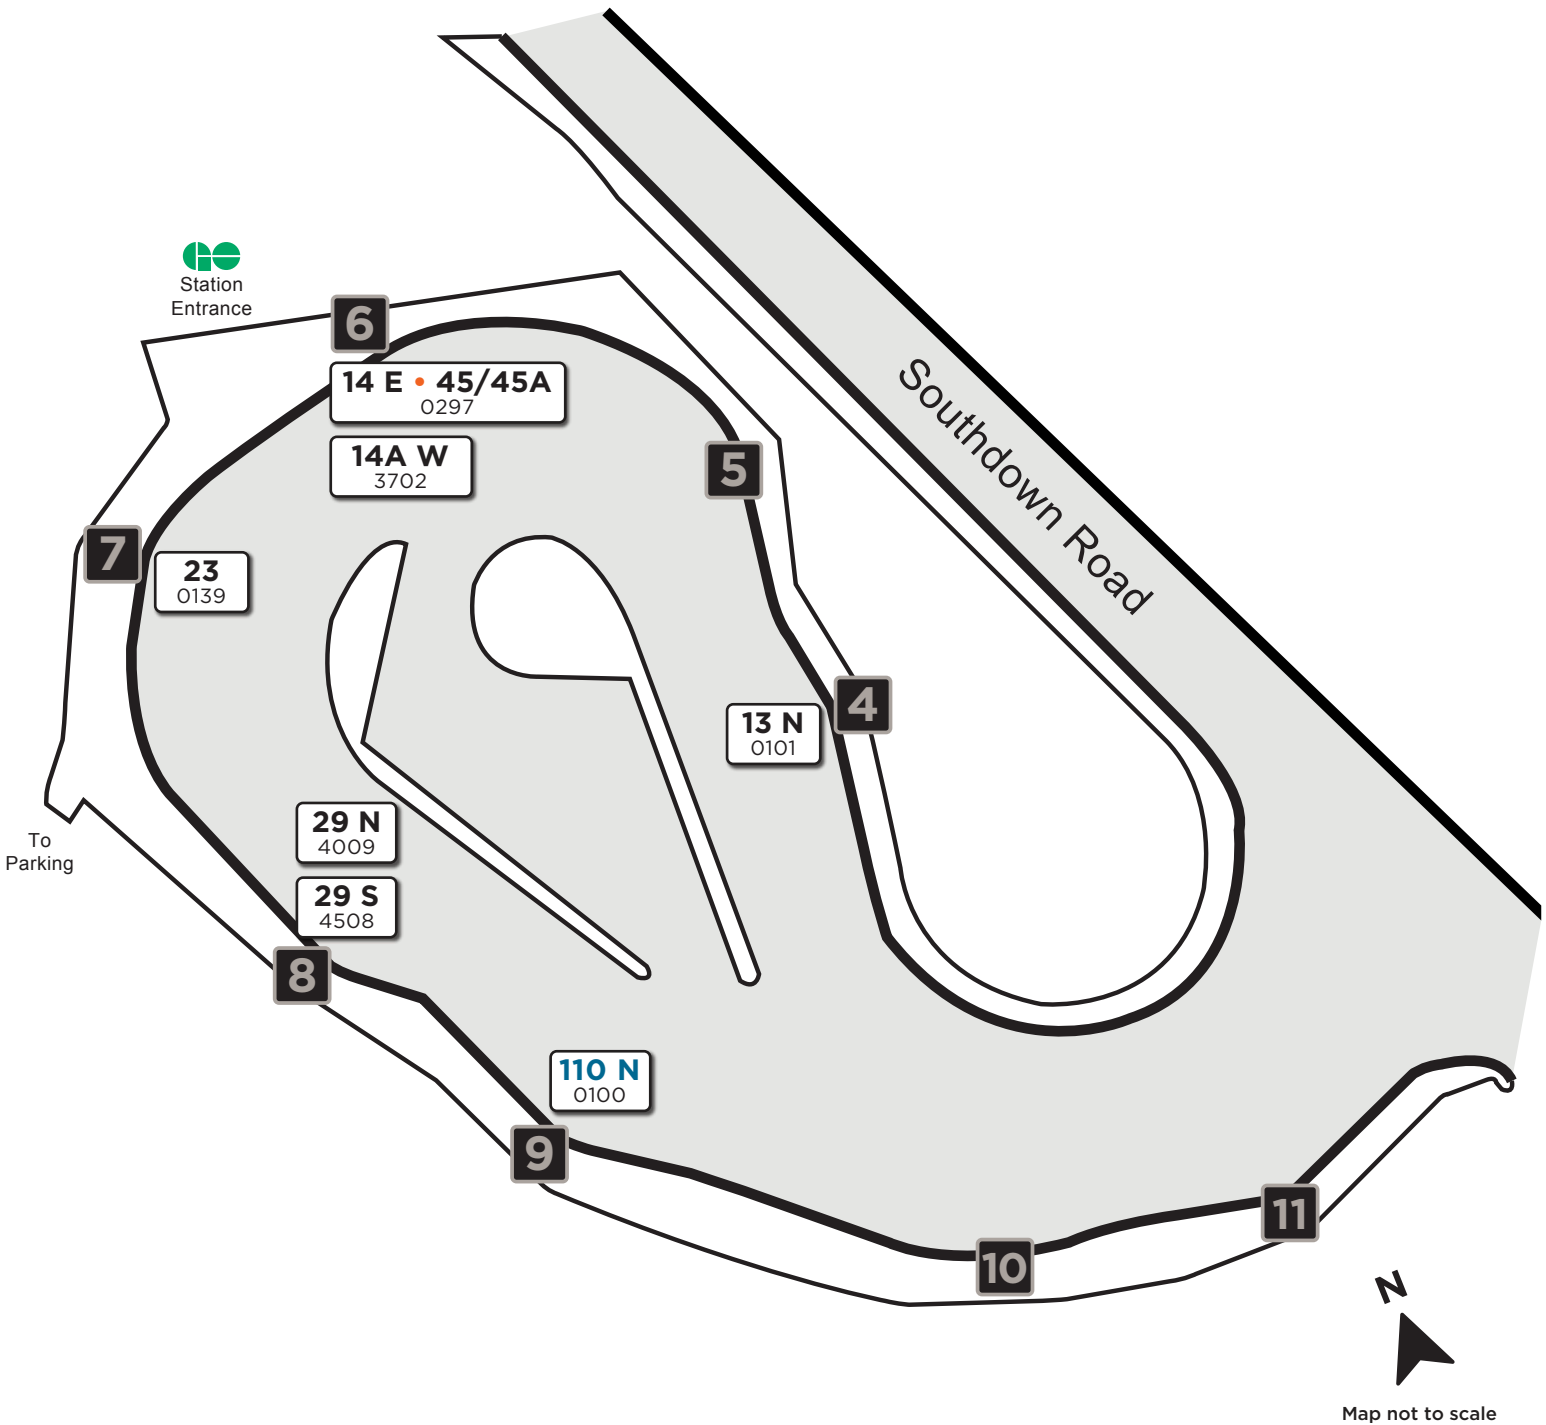

Clarkson GO

Legend

Route # — **13 N**
Bus stop # — 0101

Route # — **110 N**
Bus stop # — 0100

Platform Number

5

Effective: November 12, 2021