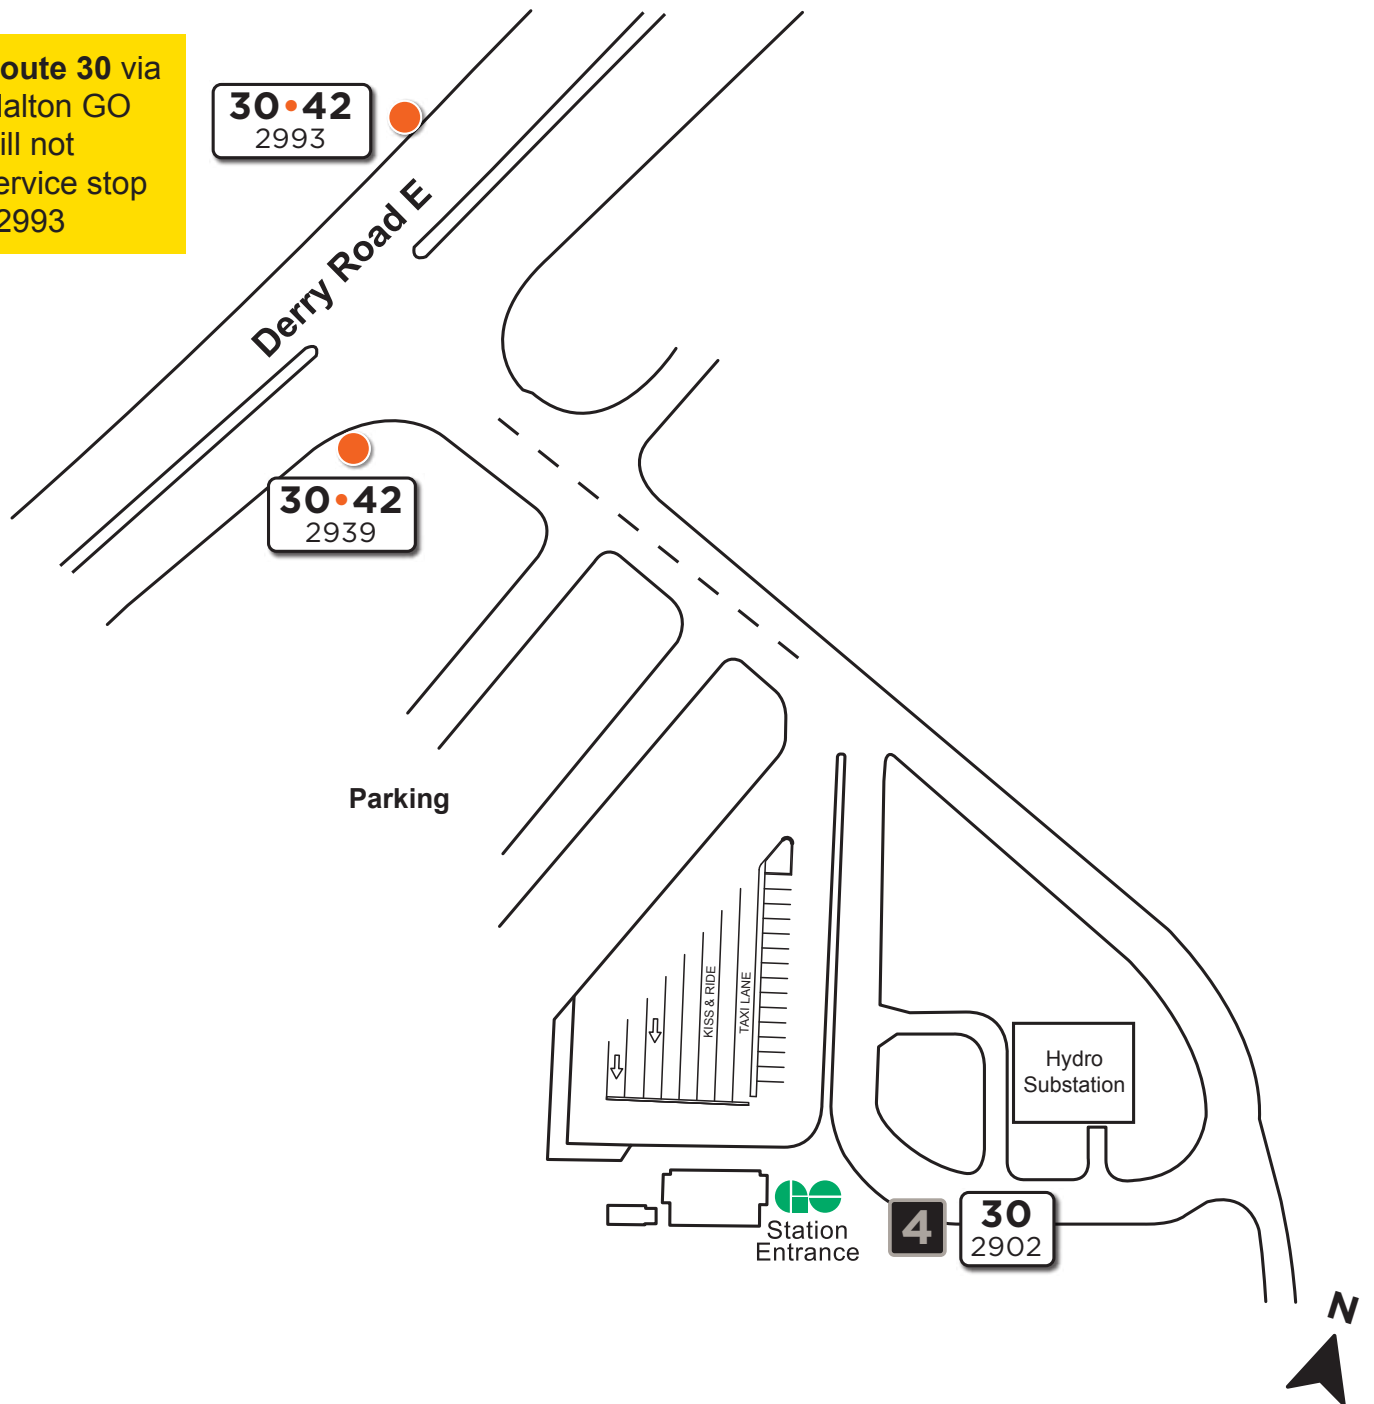

Malton GO

Route 30 via Malton GO will not service stop #2993

Map not to scale

Legend

Route # — **30**
Bus stop # — 2902

Bus Stop Marker

Platform Number

Effective: November 29, 2021