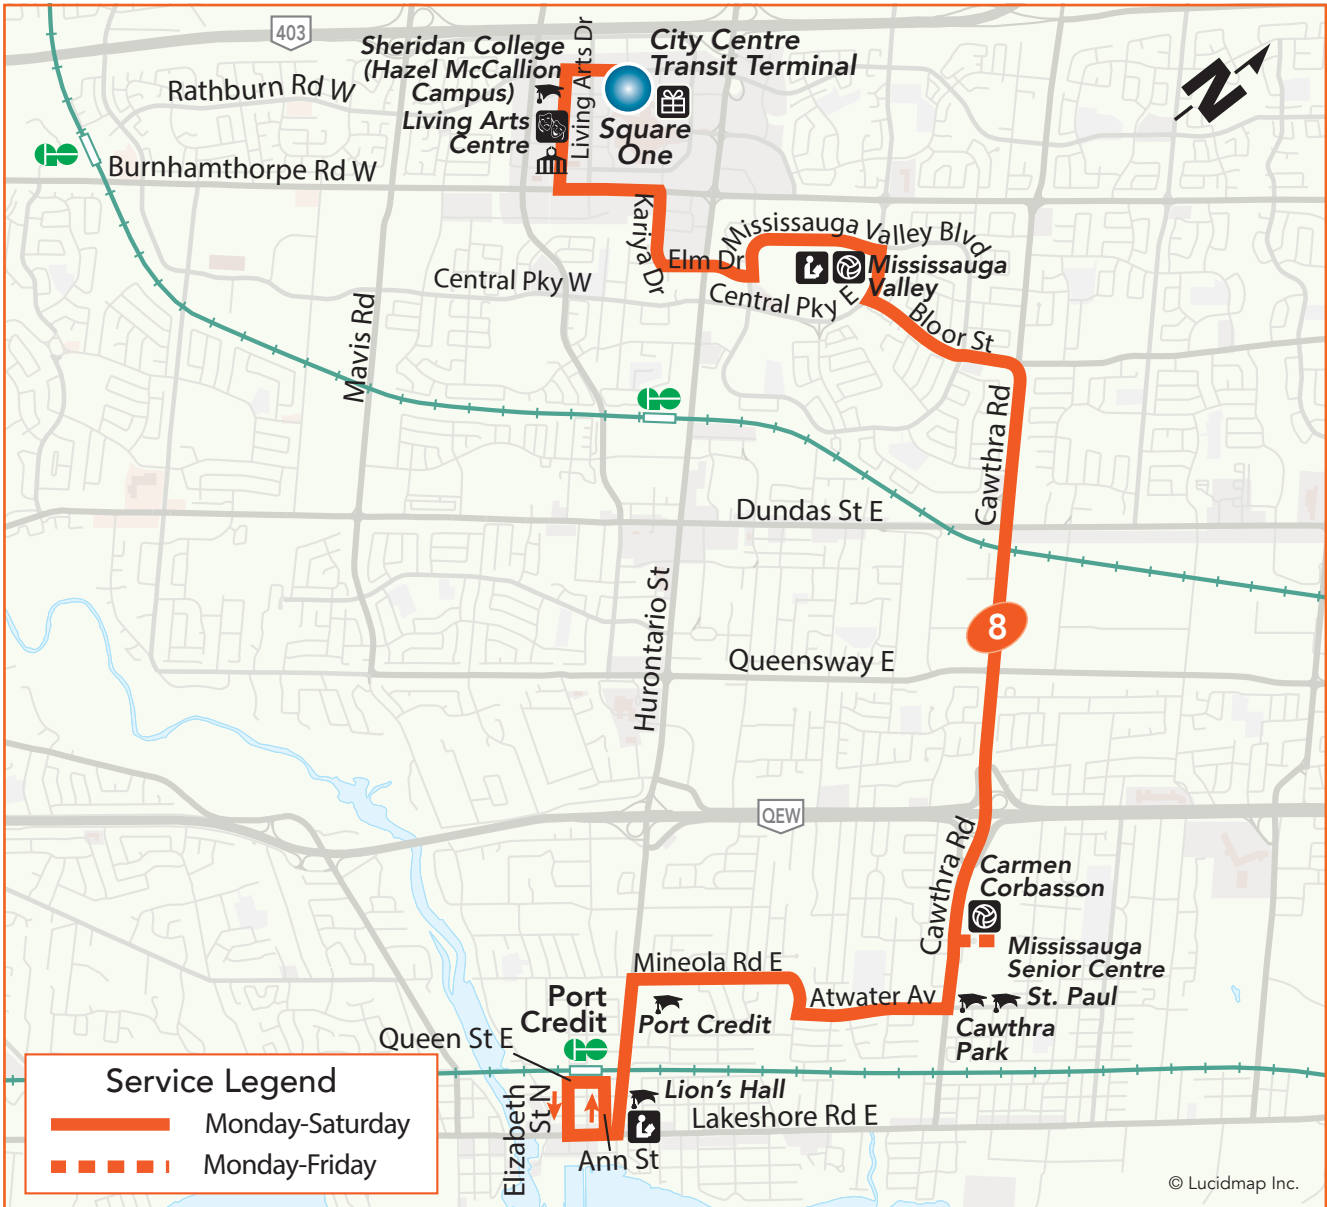

8

Cawthra

Local Route
Monday to Saturday

Northbound to City Centre Transit Terminal
Southbound to Port Credit GO Station

Legend

- Terminal
- Transitway Station
- High School, University or College
- TTC Subway Station
- GO Train Station
- Hospital
- Library
- Community Centre
- Shopping Centre