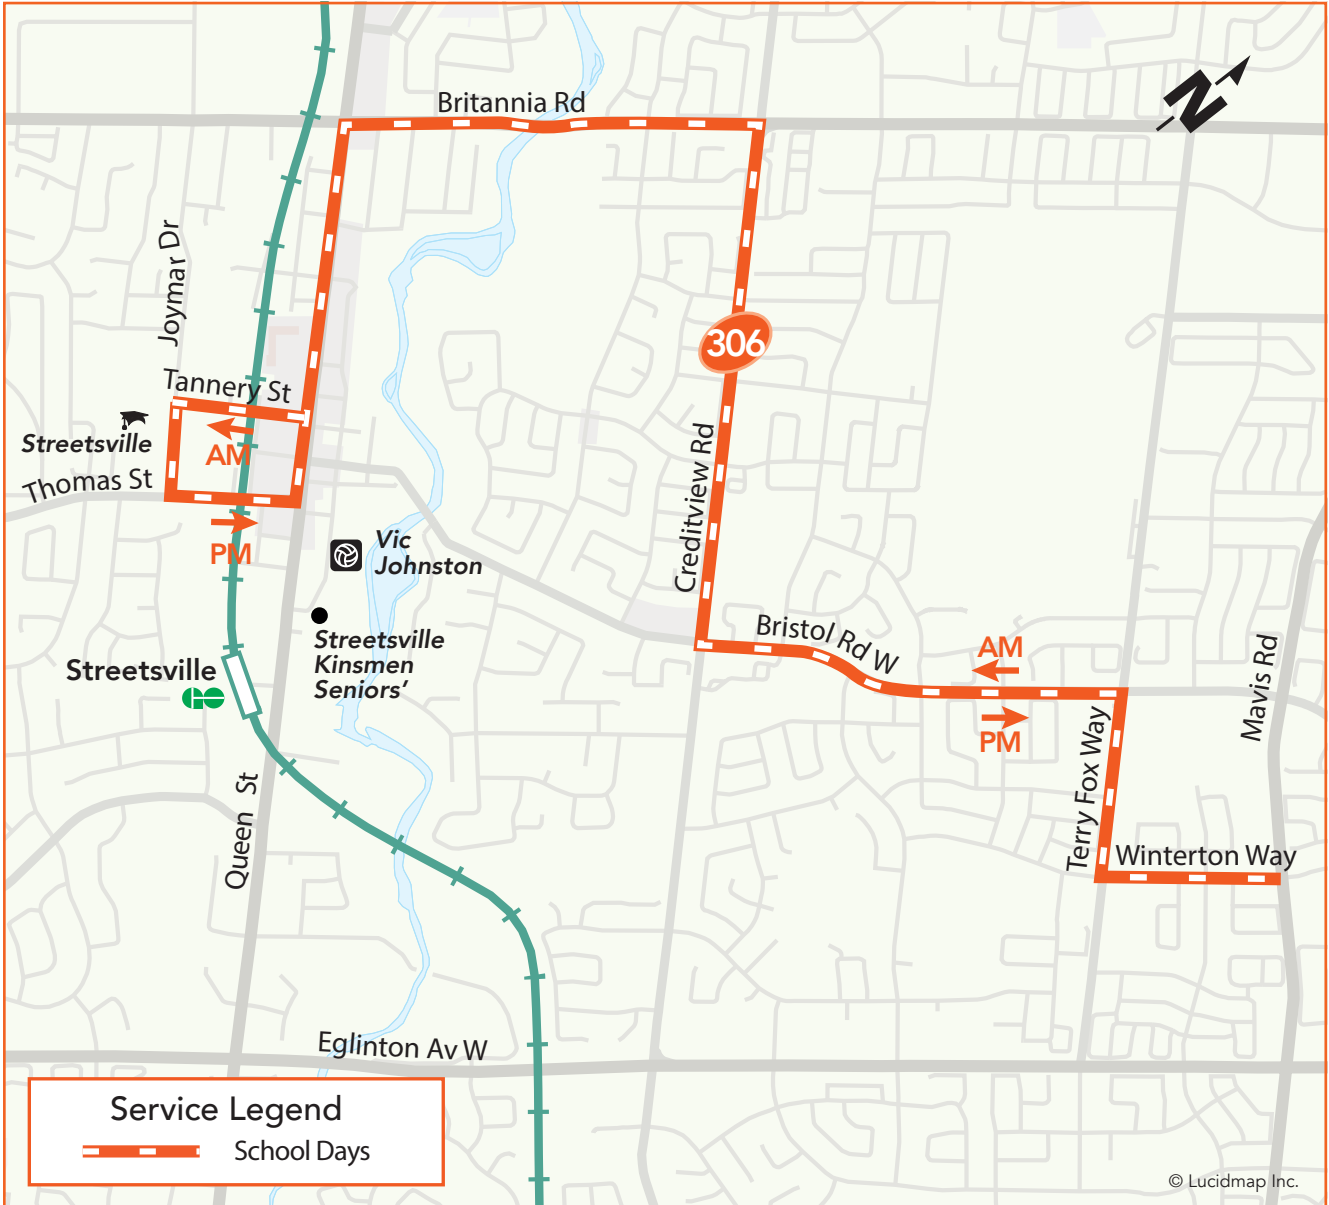

306

Streetsville Secondary-Terry Fox

School Route
Monday to Friday

North (AM) to Streetsville Secondary School
South (PM) to Winterton Way/Mavis Rd

Legend

- | | | |
|------------------------------------|--------------------|------------------|
| Terminal | TTC Subway Station | Library |
| Transitway Station | GO Train Station | Community Centre |
| High School, University or College | Hospital | Shopping Centre |