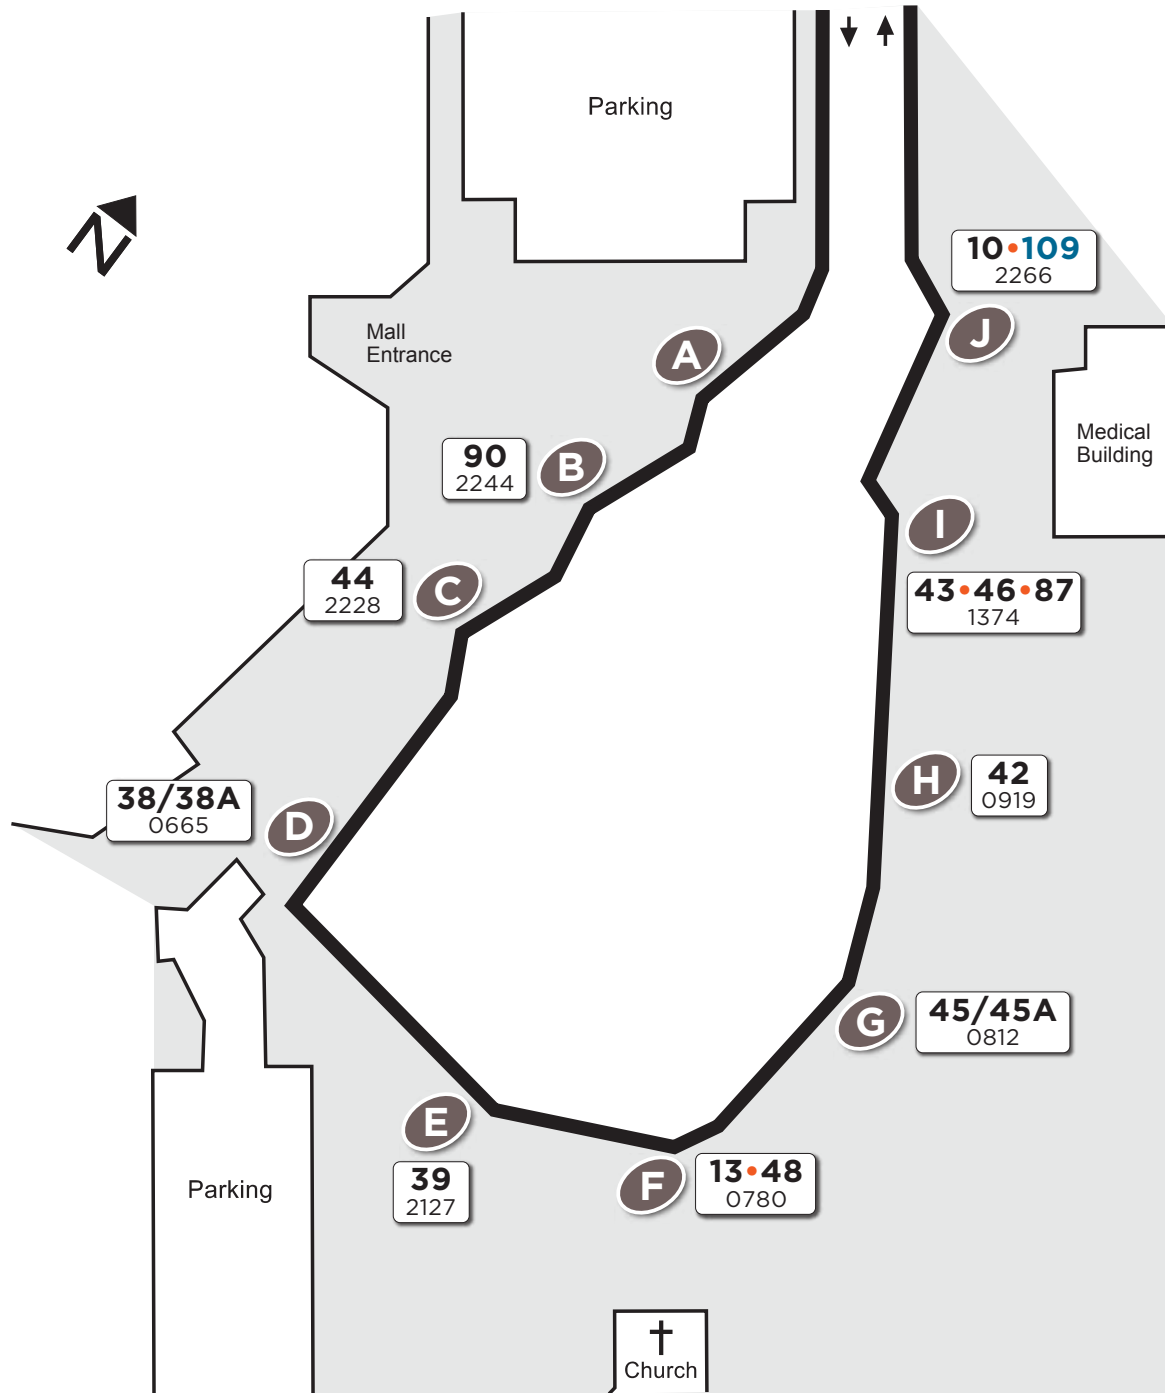

Meadowvale Town Centre

Map not to scale

Legend

Route # — 44
Bus stop # — 2228

Route # — 109
Bus stop # — 2266

Platform Letter

Effective: January 3, 2022