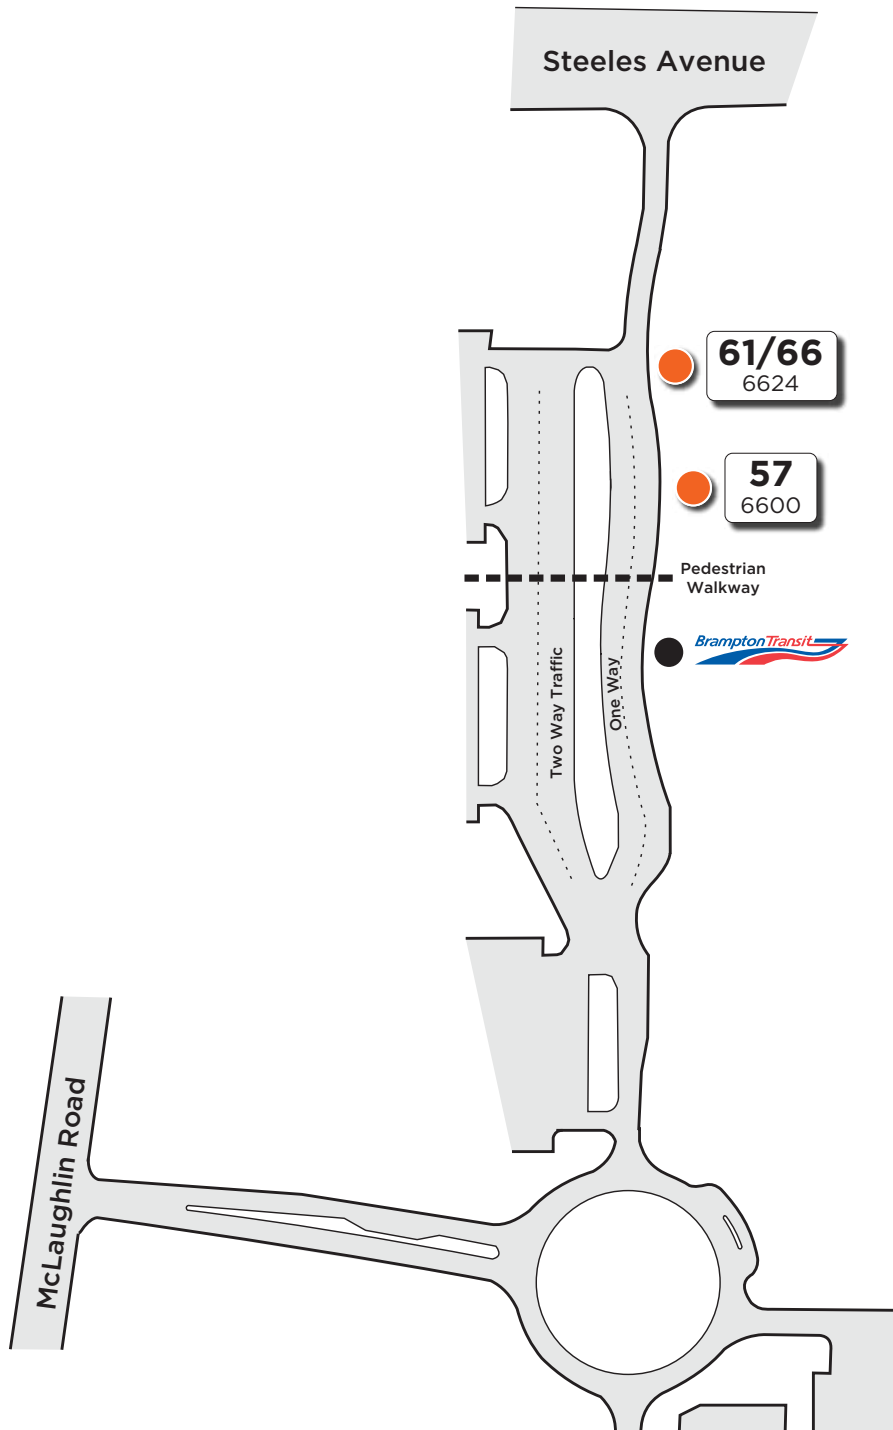

Sheridan College (Davis Campus)

Map not to scale

Route # — **61**
Bus stop # — 6624

Bus Stop Marker

Effective: January 3, 2022