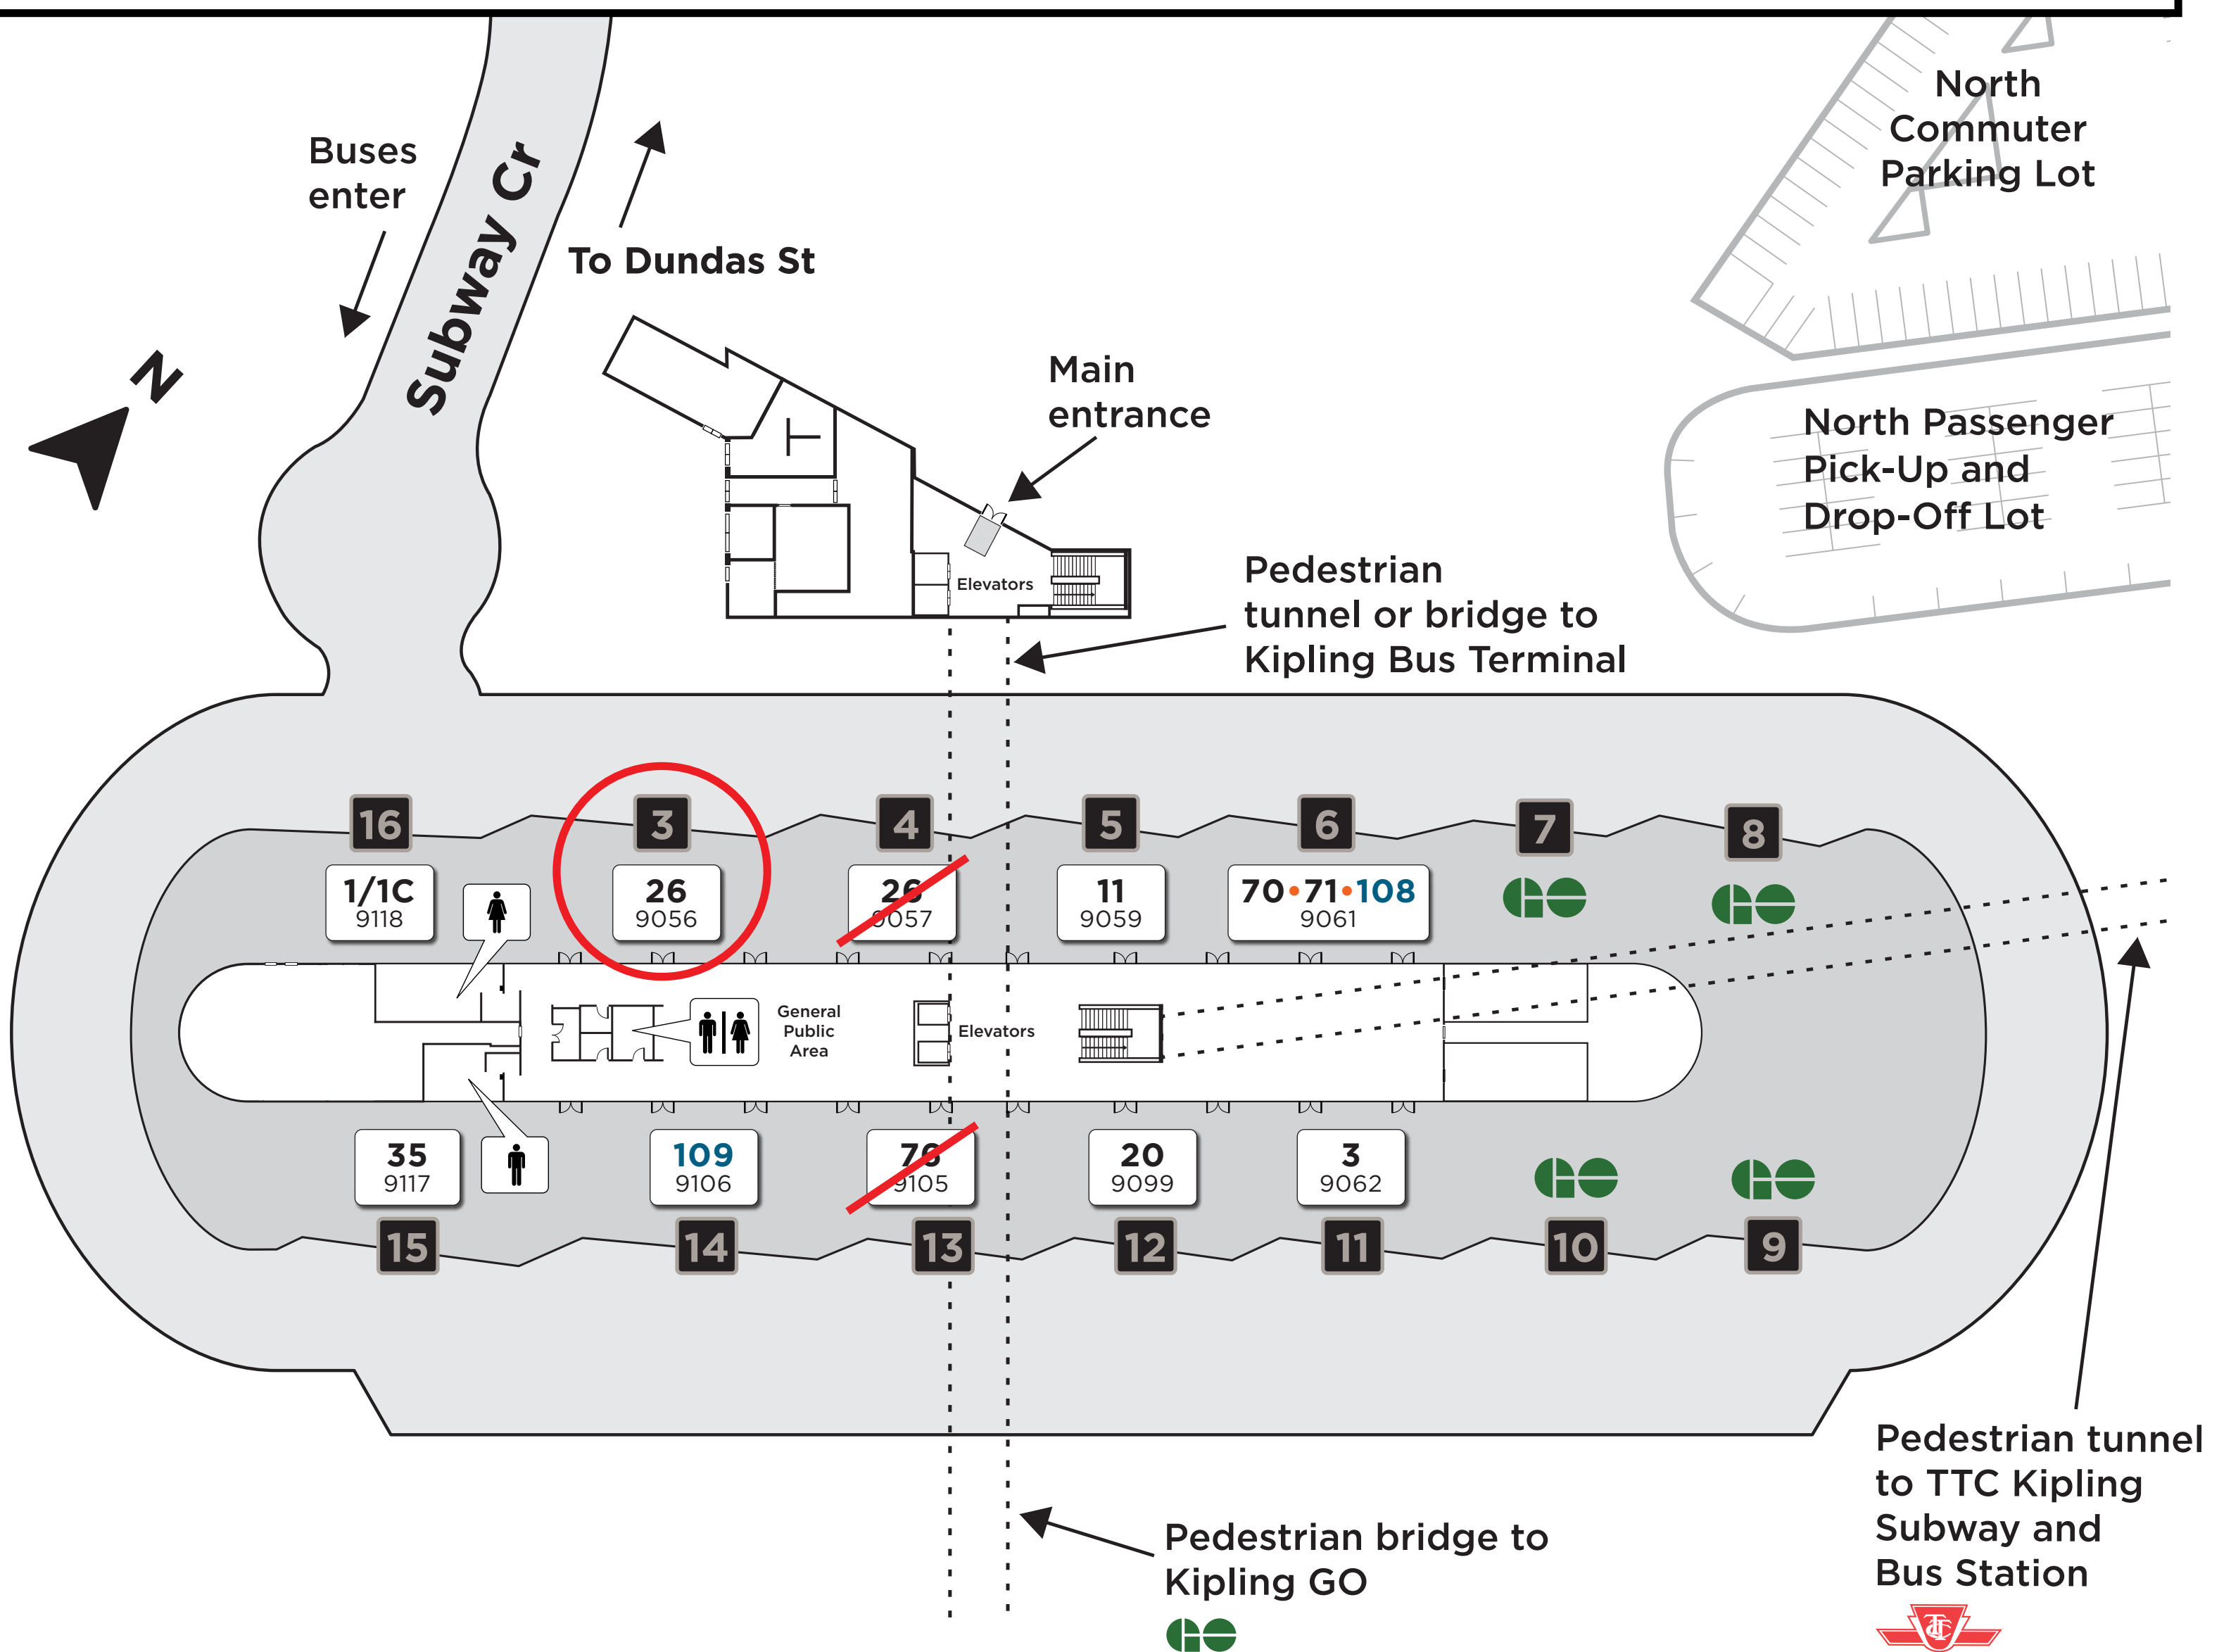

Service Update

Effective: Monday, Jan. 17, 2022

Bus stop change at Kipling Bus Terminal

MiWay customers can board **Route 26** at **Platform 3**.

Route 101/101A Dundas Express is suspended (as of Jan. 7) and **Route 76 City Centre-Subway** is also suspended (as of Jan. 17) until further notice.

Map not to scale