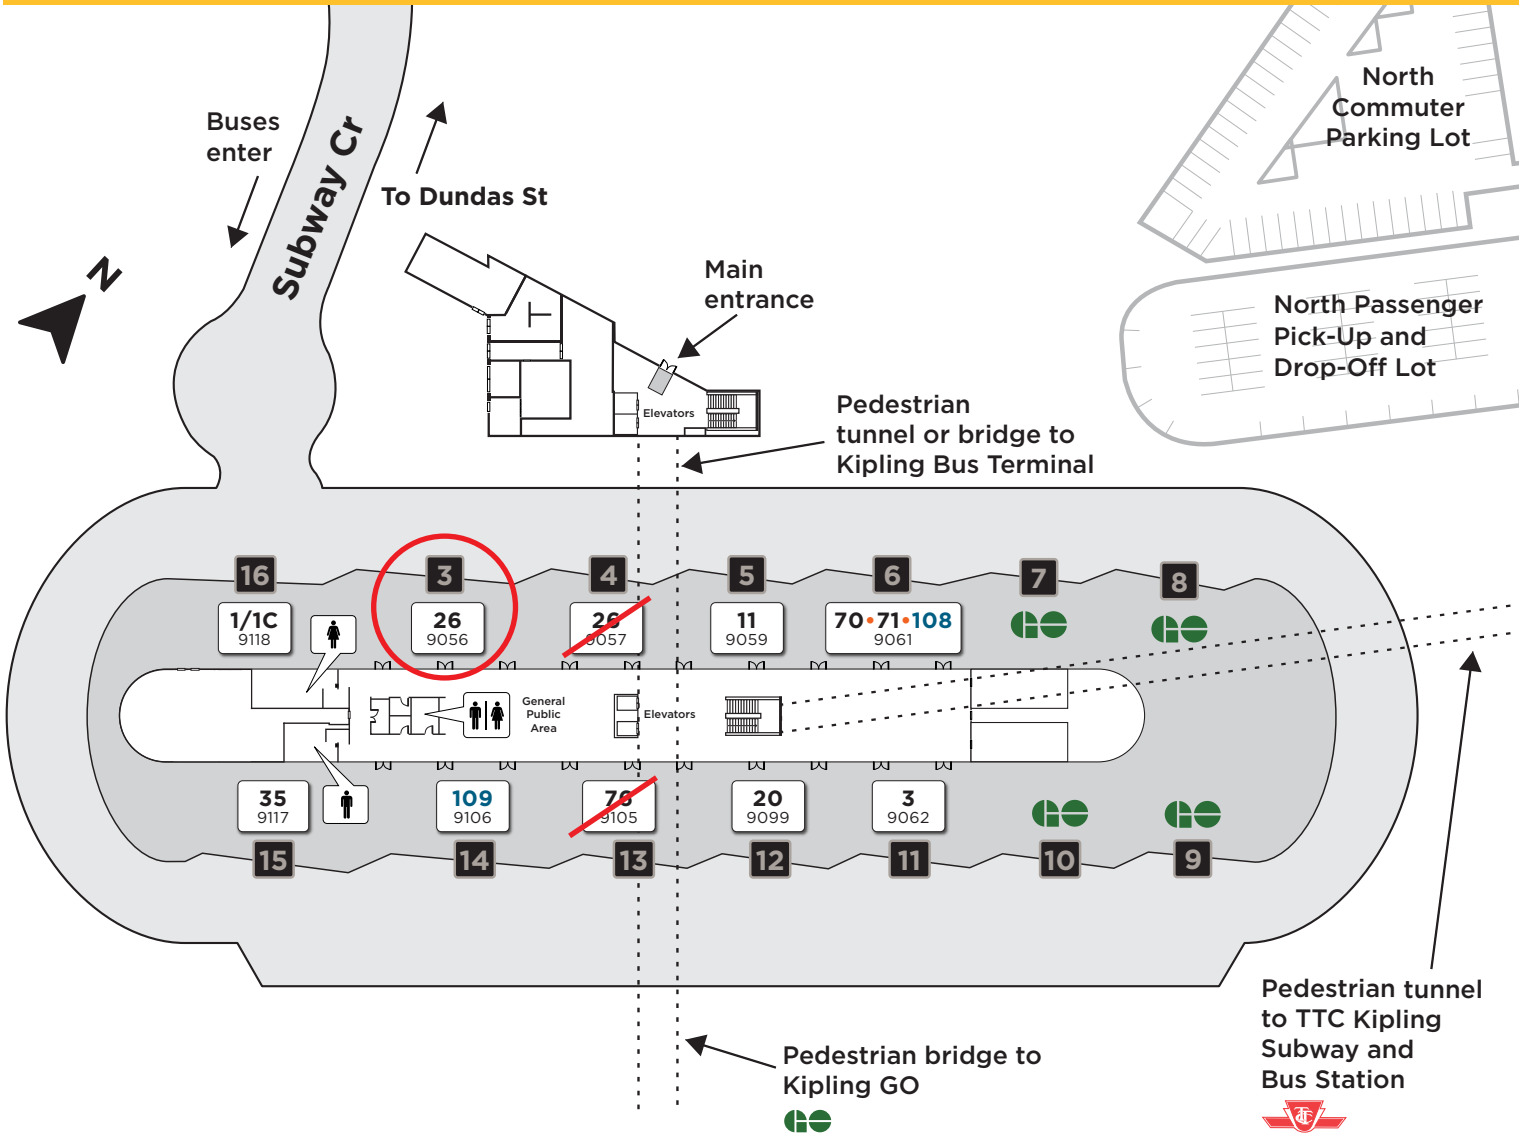

Kipling Bus Terminal

Service update effective Jan. 17, 2022

MiWay customers can board **Route 26** at **Platform 3**.

Route 101/101A Dundas Express is suspended (as of Jan. 7) and **Route 76 City Centre-Subway** is also suspended (as of Jan. 17) until further notice.

Map not to scale

Legend

Route # **1/1C**
Bus stop # **9118**

Route # **109**
Bus stop # **9106**

Platform Number **3**

Effective: January 17, 2022